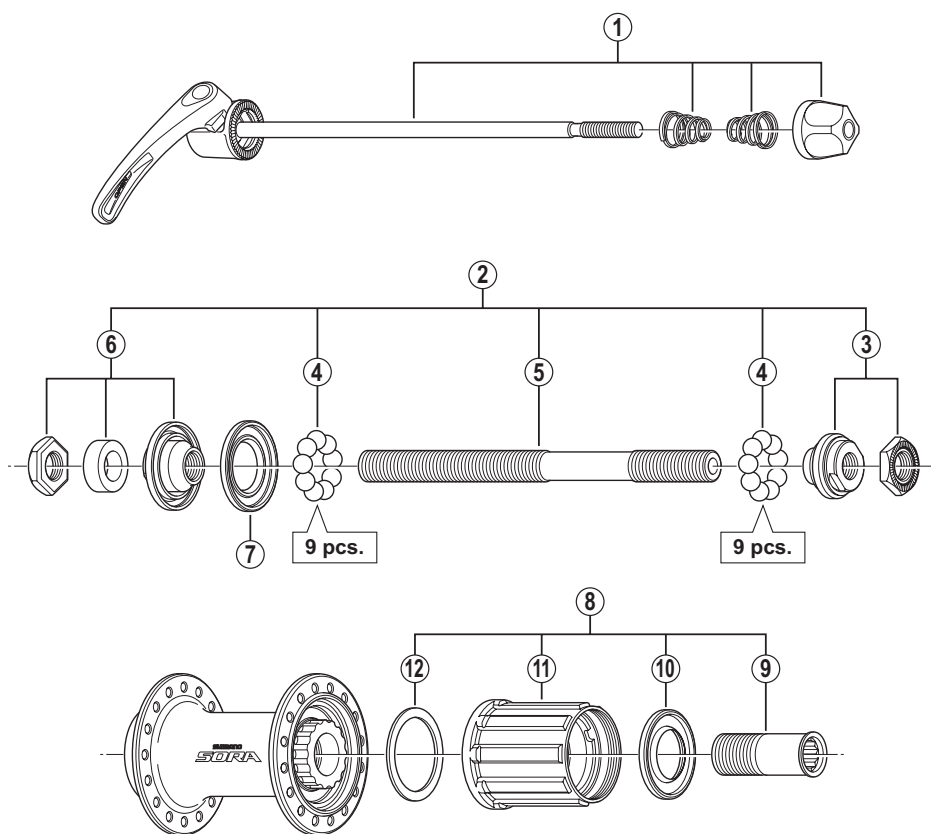

# SORA Freehub FH-3500 8/9/10-Speed

• Over Lock Nut Dimension: 130 mm (5-1/8")

ITEM NO.	SHIMANO CODE NO.	DESCRIPTION	INTERCHANGEABILITY	
1	Y4EJ98030	Complete Quick Release 163 mm (6-13/32")	B	
2	Y3E098010	Complete Hub Axle 141 mm (5-9/16")		
3	Y3E098020	Right Hand Lock Nut Unit		
4	Y00091310	Steel Ball (1/4") 18 pcs.	A	A
5	Y30K01100	Hub Axle M10 x 141 mm (5-9/16")	A	A
6	Y3E098030	Left Hand Lock Nut Unit		
7	Y3CR09000	Left Hand Seal Ring	A	
8	Y3E098050	Complete Freewheel Body	A	
9	Y3BL03000	Body Fixing Bolt	A	A
10	Y3CR08000	Right Hand Seal Ring	A	
11	Y3E098060	Freewheel Body Unit	A	
12	Y3TD06000	Freewheel Body Washer	A	

A: Same parts.

B: Parts are usable, but differ in materials, appearance, finish, size, etc.

Absence of mark indicates non-interchangeability.

FH-4600  
FH-RM66

Mar.-2012-3417  
© Shimano Inc. I

Specifications are subject to change without notice.

# SHIMANO