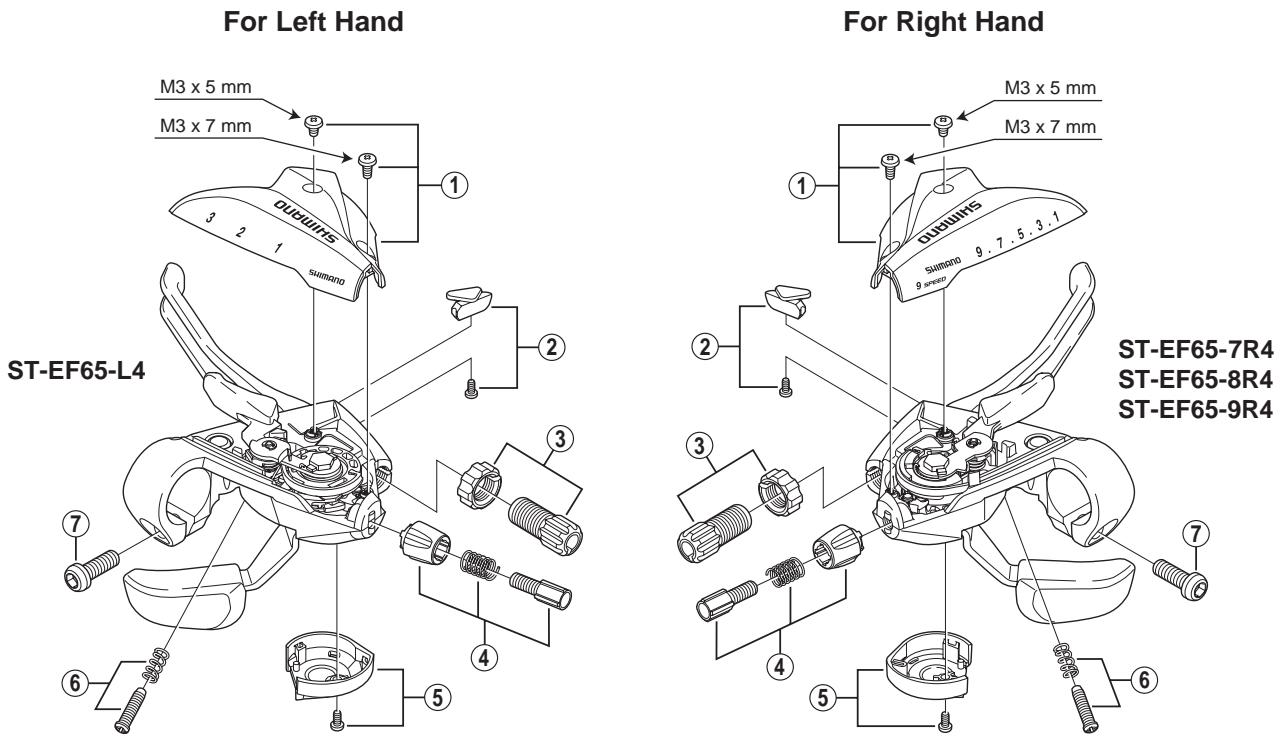

EZ-Fire Plus Lever (4-Finger)

**ST-EF65-9R4/8R4/7R4/L4 (S)** Silver Version  
**ST-EF65-9R4/8R4/7R4/L4 (L)** Black Version

ST-EF60-4A  
 ST-EF51-4A

ITEM NO.	SHIMANO CODE NO.	DESCRIPTION	INTERCHANGEABILITY	
1	Y6UD98010	Upper Cover for 7-Speed (Silver) & Fixing Screws		
	Y6UD98020	Upper Cover for 7-Speed (Black) & Fixing Screws		
	Y6UD98030	Upper Cover for 8-Speed (Silver) & Fixing Screws		
	Y6UD98040	Upper Cover for 8-Speed (Black) & Fixing Screws		
	Y6UD98050	Upper Cover for 9-Speed (Silver) & Fixing Screws		
	Y6UD98060	Upper Cover for 9-Speed (Black) & Fixing Screws		
	Y6UE98010	Upper Cover for Left Hand (Silver) & Fixing Screws		
2	Y8TS98010	Adjustment Block for Right Hand & Fixing Screw	A	A
	Y8TS98020	Adjustment Block for Left Hand & Fixing Screw	A	A
3	Y8UM98010	Brake Cable Adjusting Bolt & Nut	B	A
4	Y6UD98130	Shifting Cable Adjusting Bolt Unit	B	B
5	Y6UD98140	Main Lever Cover for Right Hand & Fixing Screw		
	Y6UE98050	Main Lever Cover for Left Hand & Fixing Screw		
* 6	Y6UD98150	Reach Adjusting Screw (M4 x 14.5) & Spring		
7	Y6UD89000	Clamp Bolt (M6 x 17.5)	B	B

A: Same parts.

B: Parts are usable, but differ in materials, appearance, finish, size, etc.

Absence of mark indicates non-interchangeability.

Nov.-2011-3257B

© Shimano Inc. I

Specifications are subject to change without notice.