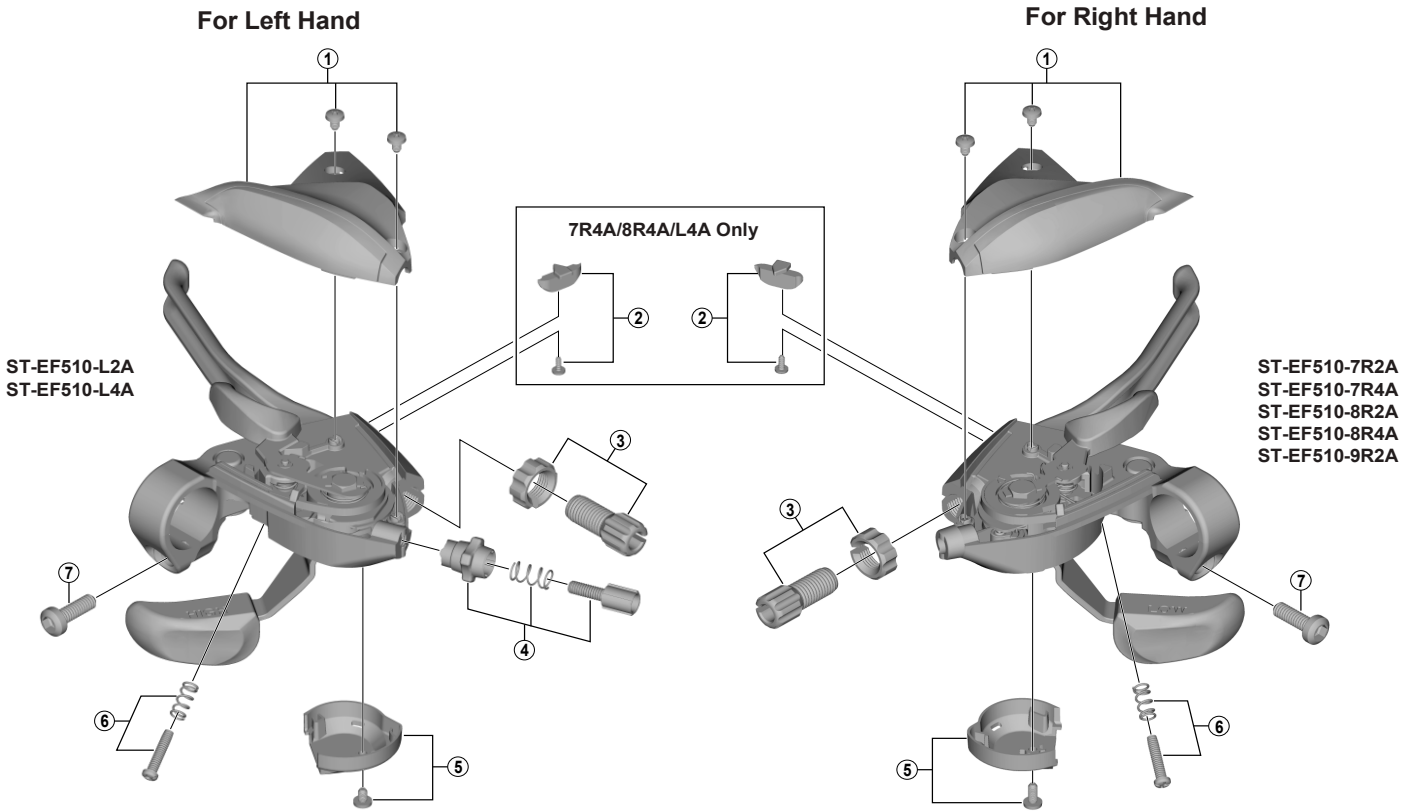

EZ-Fire Plus Lever
ST-EF510-7R2A/8R2A/9R2A/L2A (2-Finger)
ST-EF510-7R4A/8R4A/L4A (4-Finger)

ST-EF510-L2A
 ST-EF510-L4A

ST-EF510-7R2A
 ST-EF510-7R4A
 ST-EF510-8R2A
 ST-EF510-8R4A
 ST-EF510-9R2A

ST-EF51-A
 ST-EF500

ITEM NO.	SHIMANO CODE NO.	DESCRIPTION	INTERCHANGEABILITY	
1	Y0BB98010	Upper Cover (Black) for ST-EF510-7R2A & Fixing Screws (M3 x 5)		
	Y0BB98020	Upper Cover (Silver) for ST-EF510-7R2A & Fixing Screws (M3 x 5)		
	Y0BC98010	Upper Cover (Black) for ST-EF510-7R4A & Fixing Screws (M3 x 5)		
	Y0BC98020	Upper Cover (Silver) for ST-EF510-7R4A & Fixing Screws (M3 x 5)		
	Y0B998010	Upper Cover (Black) for ST-EF510-8R2A & Fixing Screws (M3 x 5)		
	Y0B998020	Upper Cover (Silver) for ST-EF510-8R2A & Fixing Screws (M3 x 5)		
	Y0BA98010	Upper Cover (Black) for ST-EF510-8R4A & Fixing Screws (M3 x 5)		
	Y0BA98020	Upper Cover (Silver) for ST-EF510-8R4A & Fixing Screws (M3 x 5)		
	Y0B898010	Upper Cover (Black) for ST-EF510-9R2A & Fixing Screws (M3 x 5)		
	Y0B898020	Upper Cover (Silver) for ST-EF510-9R2A & Fixing Screws (M3 x 5)		
	Y0B698010	Upper Cover (Black) for ST-EF510-L2A & Fixing Screws (M3 x 5)		
	Y0B698020	Upper Cover (Silver) for ST-EF510-L2A & Fixing Screws (M3 x 5)		
	Y0B798010	Upper Cover (Black) for ST-EF510-L4A & Fixing Screws (M3 x 5)		
Y0B798020	Upper Cover (Silver) for ST-EF510-L4A & Fixing Screws (M3 x 5)			
2	Y05S98010	Adjustment Block & Fixing Screw		
3	Y8UM98010	Brake Cable Adjusting Bolt & Nut	A	A
4	Y6A898010	Shifting Cable Adjusting Bolt Unit	A	A
5	Y05R98020	Main Lever Cover for Right Hand & Fixing Screw (M3 x 7)	B	A
	Y05L98020	Main Lever Cover for Left Hand & Fixing Screw (M3 x 7)	B	A
6	Y6TP98150	Reach Adjusting Screw (M4 x 16.25) & Spring	A	A
7	Y6TP12000	Clamp Bolt (M6 x 16)	A	A