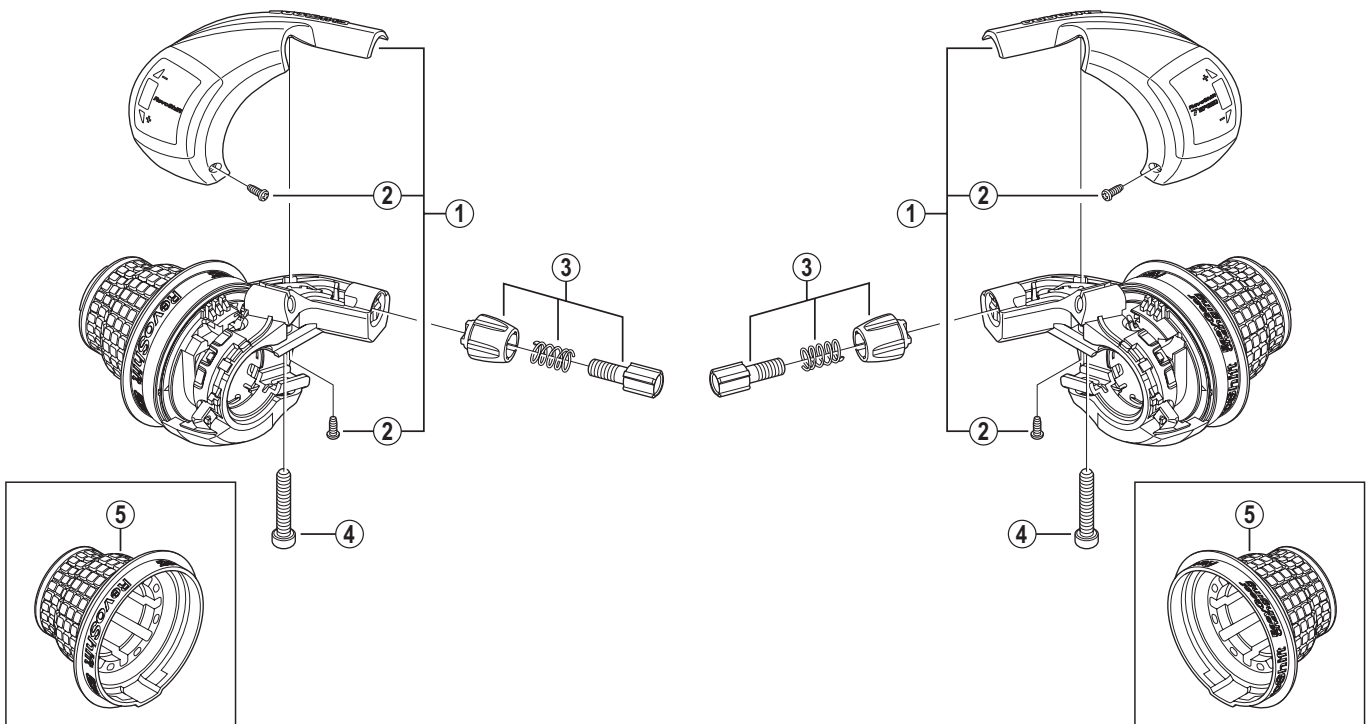

Revo-Shift Lever SL-RS47

For Left Hand

SL-RS47-L

For Right Hand

SL-RS47-7
SL-RS47-8

ITEM NO.	SHIMANO CODE NO.	DESCRIPTION	INTERCHANGEABILITY
1	Y6W498010	R.H. Cover for SL-RS47-7 & Fixing Screws	B
	Y6W498020	R.H. Cover for SL-RS47-8 & Fixing Screws	B
	Y6W498030	L.H. Cover for SL-RS47-L & Fixing Screws	B
2	Y6XC03200	Cover Fixing Screw	A A
3	Y6UD98130	Cable Adjusting Bolt Unit	A A
4	Y6F409000	Clamp Bolt (M4 x 23.5)	A A
* 5	Y6RC04000	Revo Cover	A

A: Same parts.

B: Parts are usable, but differ in materials, appearance, finish, size, etc.

Absence of mark indicates non-interchangeability.

SL-RS45
SL-RS43

Oct.-2012-3366A

© Shimano Inc. I

Specifications are subject to change without notice.