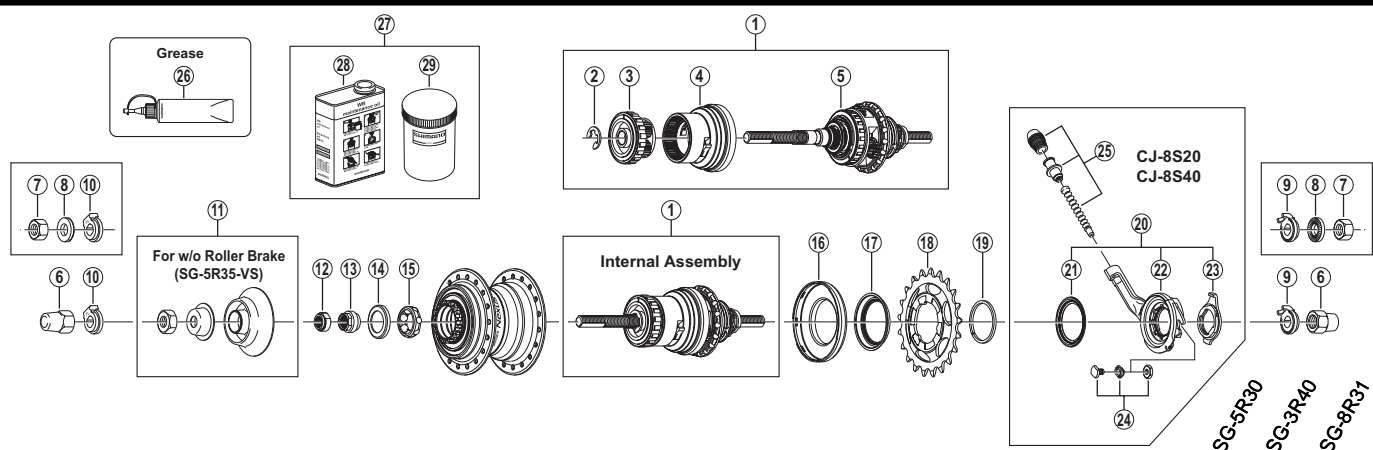

NEXUS 5-Speed Internal Hub SG-5R35

ITEM NO.	SHIMANO CODE NO.	DESCRIPTION	INTERCHANGEABILITY
1	Y38D98010	Internal Assembly (Axle Length 184 mm)	B
2	Y32532000	Stop Ring (ø9)	A
3	Y38D98020	Carrier Unit	A
4	Y38D98030	Ring Gear Unit	A
5	Y38D98040	Hub Axle & Driver Unit (Axle Length 184 mm)	B
6	Y31414010	Cap Nut (3/8")	A A
7	Y20003000	Hub Nut (9 mm)	A A A
8	Y22006040	Washer (3.2 mm)	A A A
9	Y33Z20500	Non-turn Washer 5R (Yellow)	A A
	Y33M39600	Non-turn Washer 6R (Silver)	A A
	Y33M39700	Non-turn Washer 7R (Black)	A A
	Y34R85010	Non-turn Washer 8R (Dark Blue)	A A
10	Y33M39510	Non-turn Washer 5L (Brown)	A A
	Y33M39610	Non-turn Washer 6L (White)	A A
	Y33M39710	Non-turn Washer 7L (Gray)	A A
	Y34R85000	Non-turn Washer 8L (Dark Green)	A A
11	Y38D98050	Left Hand Dust Cap Unit	B B B
12	Y31Z06020	Left Hand Cone Lock Nut	A A A
13	Y33M37000	Left Hand Cone	A A
14	Y31Z07000	Left Hand Dust Cap	A A
15	Y32190220	Ball Retainer A (1/4" x 7)	A A
16	Y38D08000	Right Hand Dust Cap A	A
17	Y38D11000	Right Hand Dust Cap D	A
18	Y32203220	Sprocket Wheel 16T (Silver)	A A A
	Y32203420	Sprocket Wheel 18T (Silver)	A A A
	Y32203520	Sprocket Wheel 19T (Silver)	A A A
	Y32203620	Sprocket Wheel 20T (Silver)	A A A
	Y33060000	Sprocket Wheel 21T (Silver)	A A A
	Y33060100	Sprocket Wheel 22T (Silver)	A A A
19	Y33060200	Sprocket Wheel 23T (Silver)	A A A
	Y32120100	Snap Ring C	A B A
20	Y74Y98120	CJ-8S20 Cassette Joint Unit	A A
	Y74Y98140	CJ-8S40 Cassette Joint Unit	A A
21	Y74Y18000	Driver Cap	A A
22	Y74Y98130	CJ-8S20 Cassette Joint	A A
	Y74Y98150	CJ-8S40 Cassette Joint	A A
23	Y33Z98020	Cassette Joint Fixing Ring	A A
24	Y74Y98030	Inner Cable Fixing Bolt Unit	A A
25	Y74Y98160	Outer Casing Holder Unit for CJ-8S40	A A
26	Y04120800	Internal Hub Grease (Net. 100g)	A A A
27	Y00298010	WB maintenance oil set	A A A
28	Y00201000	WB maintenance oil (1L)	A A A
29	Y00201100	Bottle	A A A