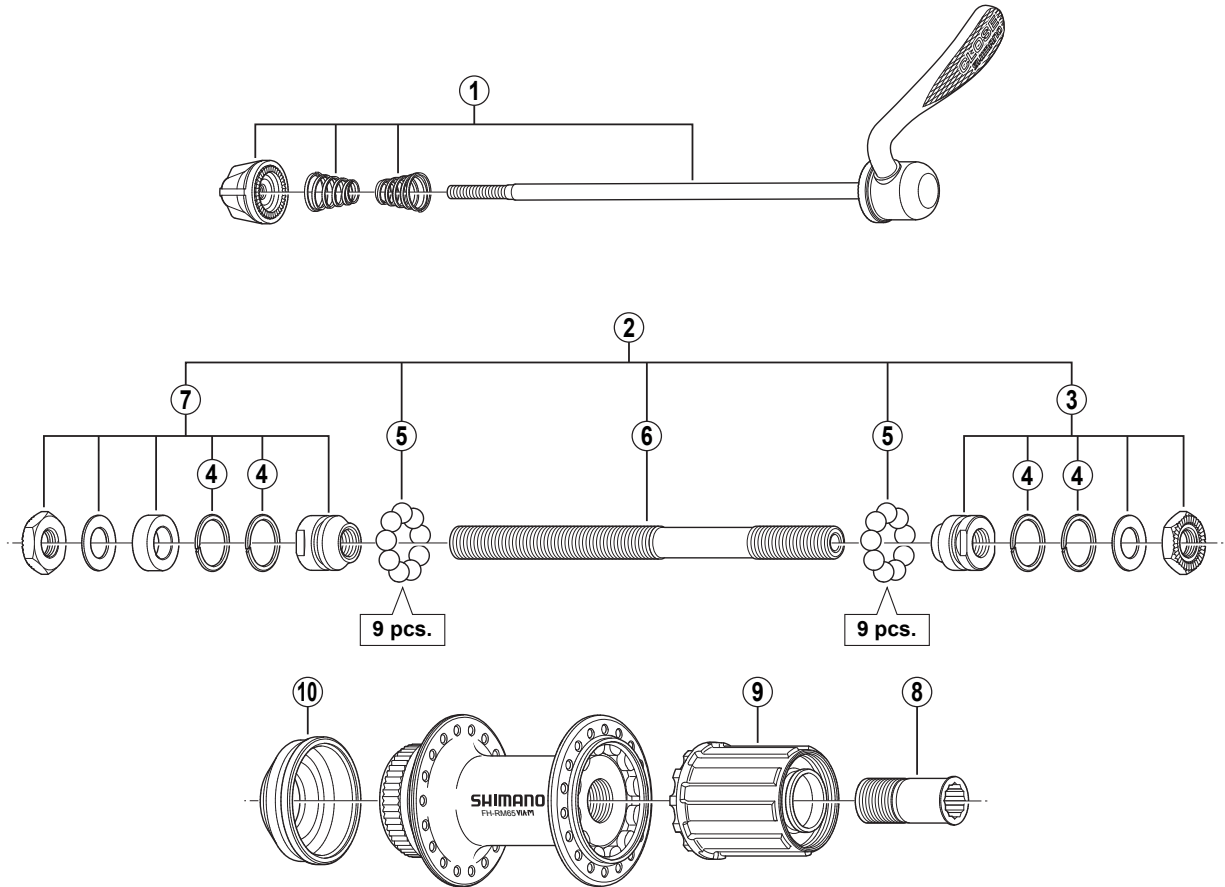

Freehub (8/9-Speed)
FH-RM65 For Disc Brake

• Over Lock Nut Dimension: 135 mm (5-5/16")

ITEM NO.	SHIMANO CODE NO.	DESCRIPTION	FH-RM60 FH-M495A FH-M495		
			INTERCHANGEABILITY		
1	Y-3B598010	Complete Quick Release 166 mm (6-17/32")	A	A	A
	Y-3B598020	Complete Quick Release 170 mm (6-11/16")	A	A	A
2	Y-3CT98010	Complete Hub Axle 146 mm (5-3/4")			A
3	Y-3CT98020	Right Hand Lock Nut Unit	A		A
4	Y-299 05000	Seal Ring		B	A
5	Y-000 91310	Steel Ball (1/4") 18 pcs.	A	A	A
6	Y-30K 01200	Hub Axle 146 mm (5-3/4")	A	A	A
7	Y-3CT98030	Left Hand Lock Nut Unit			A
8	Y-3BL03000	Body Fixing Bolt	A	A	A
9	Y-3CT98040	Complete Freewheel Body w/Right Hand Dust Cap	A		
10	Y-24Z 02000	Rotor Mount Cover (Option)		A	A

A: Same parts.

B: Parts are usable, but differ in materials, appearance, finish, size, etc.

Absence of mark indicates non-interchangeability.

0807-2535A

Specifications are subject to change without notice.

SHIMANO