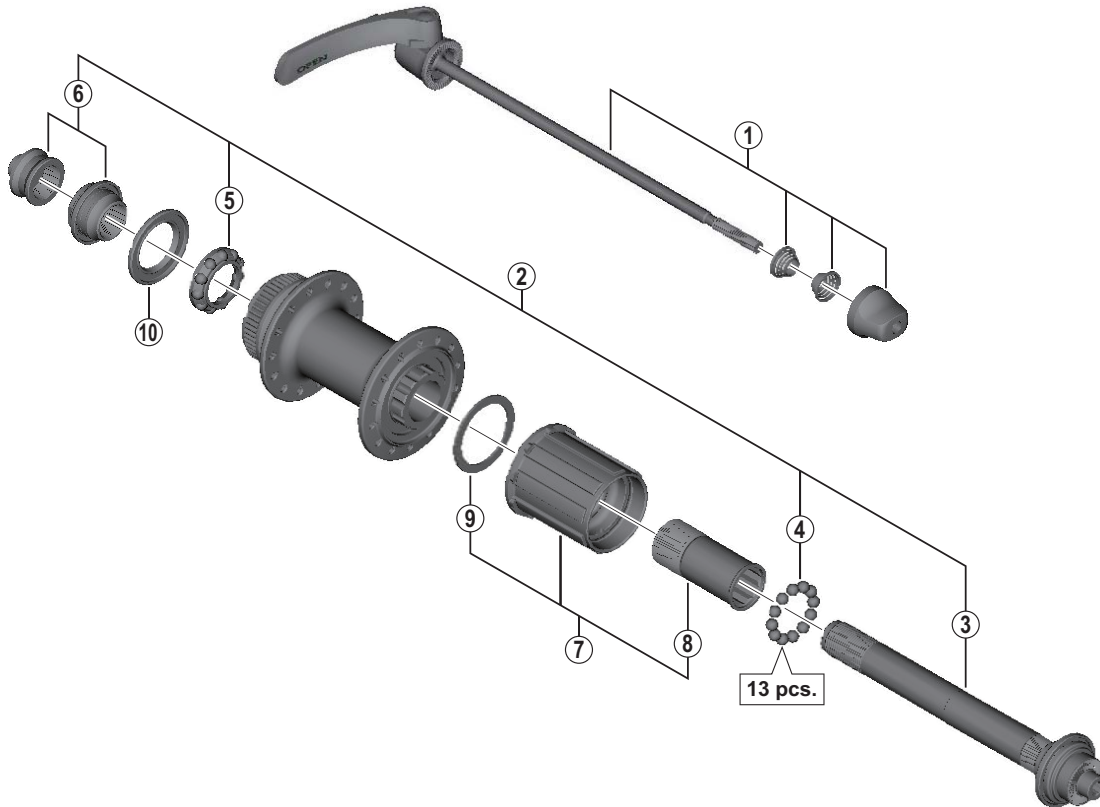

Freehub (10/11-Speed)
FH-CX75 For Disc Brake

• Over Lock Nut Dimension: 135 mm (5-5/16")

ITEM NO.	SHIMANO CODE NO.	DESCRIPTION	INTERCHANGEABILITY	
			FH-8800	FH-MT85
1	Y3E398010	Complete Quick Release 168 mm (6-5/8")		B
	Y3E398020	Complete Quick Release 173 mm (6-13/16")		B
2	Y3E398030	Complete Hub Axle		
3	Y3E398040	Hub Axle Unit		
4	Y00091210	Steel Ball (3/16") 20 pcs.	A	A
5	Y26J98030	Ball Retainer (3/16")	A	A
6	Y3TG98040	Left Hand Lock Nut (M14) & Cone (M14) w/Dust Cover		A
7	Y49398060	Complete Freewheel Body w/Body Fixing Bolt	A	
8	Y3CZ18000	Body Fixing Bolt	A	A
9	Y3CZ12000	Freewheel Body Washer	A	A
10	Y26D10000	Seal Ring		A

A: Same parts.

B: Parts are usable, but differ in materials, appearance, finish, size, etc.

Absence of mark indicates non-interchangeability.

Jan.-2014-3551
 © Shimano Inc. I

Specifications are subject to change without notice.