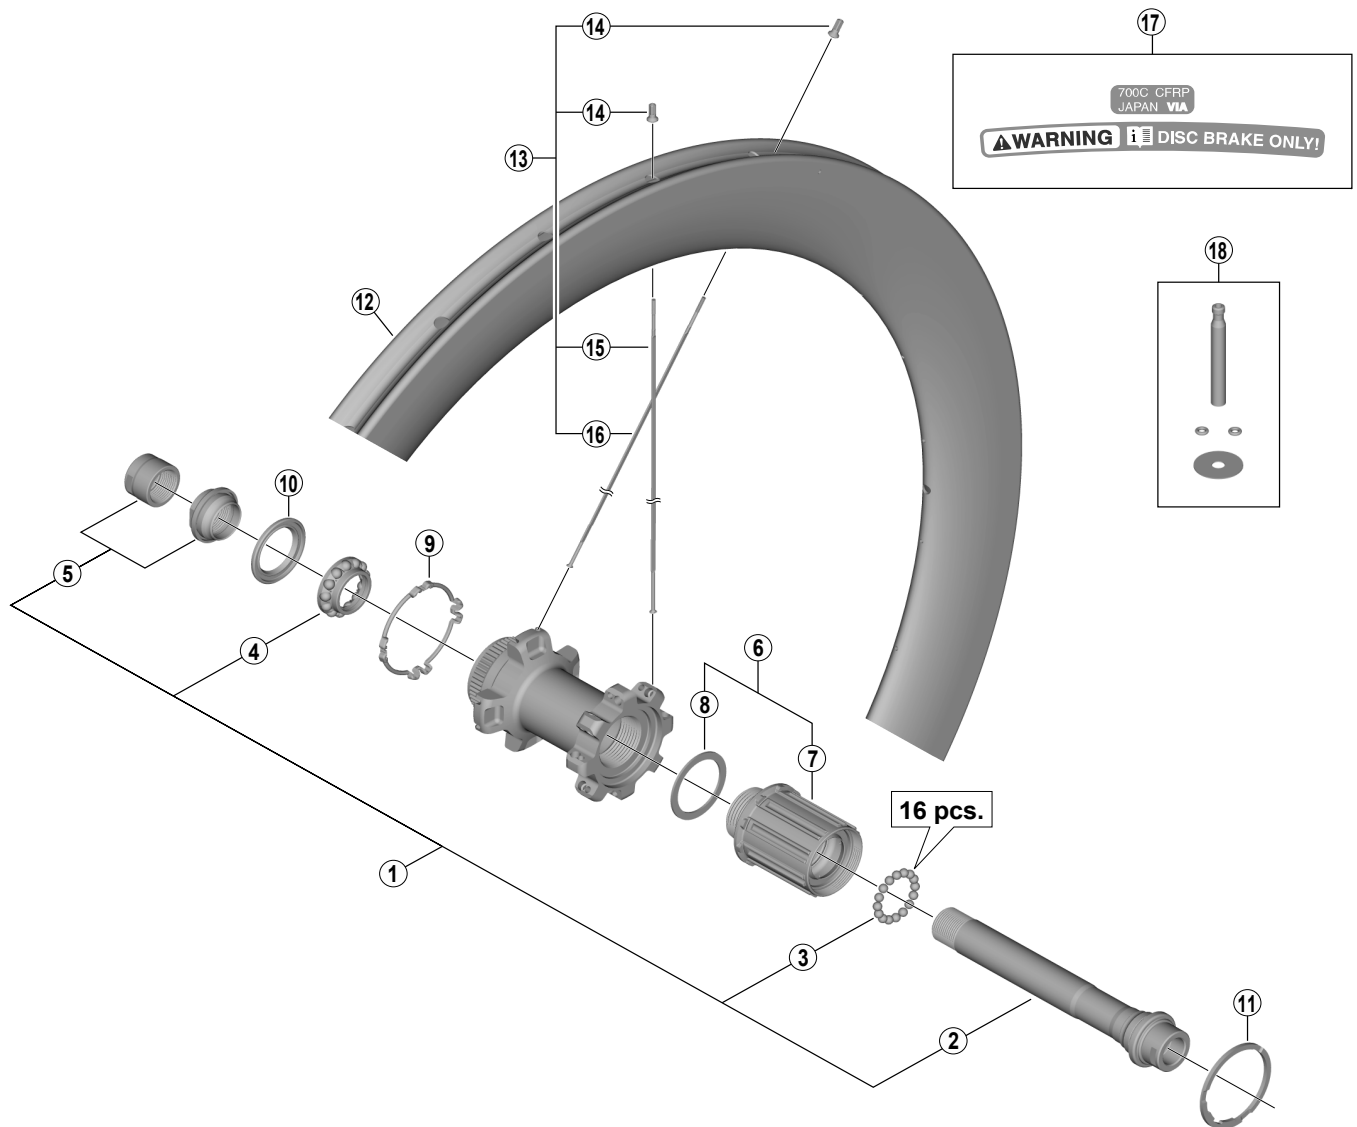

DURA-ACE Rear Wheel  
**WH-R9170**-C60-TU-R12 10/11-speed

• Over Lock Nut Dimension: 142 mm (5-19/32")

ITEM NO.	SHIMANO CODE NO.	DESCRIPTION
1	Y0AZ98010	Complete Hub Axle
2	Y0AZ98020	Hub Axle Unit
3	Y4BR98130	Steel Ball (5/32") 34 pcs.
4	Y0AZ98030	Ball Retainer (3/16")
5	Y0AZ98040	Left Hand Lock Nut & Cone w/Dust Cover
6	Y0AZ98050	Complete Freewheel Body
7	Y0AZ98060	Freewheel Body Unit
8	Y3CZ12000	Freewheel Body Washer
9	Y0AZ09000	Left Hand Spoke Cover
10	Y27X14000	Left Hand Seal Ring
11	Y4T724000	Low Spacer (1.85 mm)
12	EWHRIMZ2F5E	Rim {24H}
13	EWHSPOKY2736	Spoke Unit {Spoke (272 mm x 16 pcs. / 252 mm x 8 pcs.) / Nipple (24 pcs.)}
14	Y4T713000	Inner Nipple
15	Y4T7S4000	Right Hand Spoke (272 mm)
16	Y0AZS1000	Left Hand Spoke (252 mm)
17	Y0AY98050	Rim Sticker Unit
18	Y0AK98020	Valve Extension Unit

Aug.-2017-4087  
 © Shimano Inc. I

Specifications are subject to change without notice.

**SHIMANO**