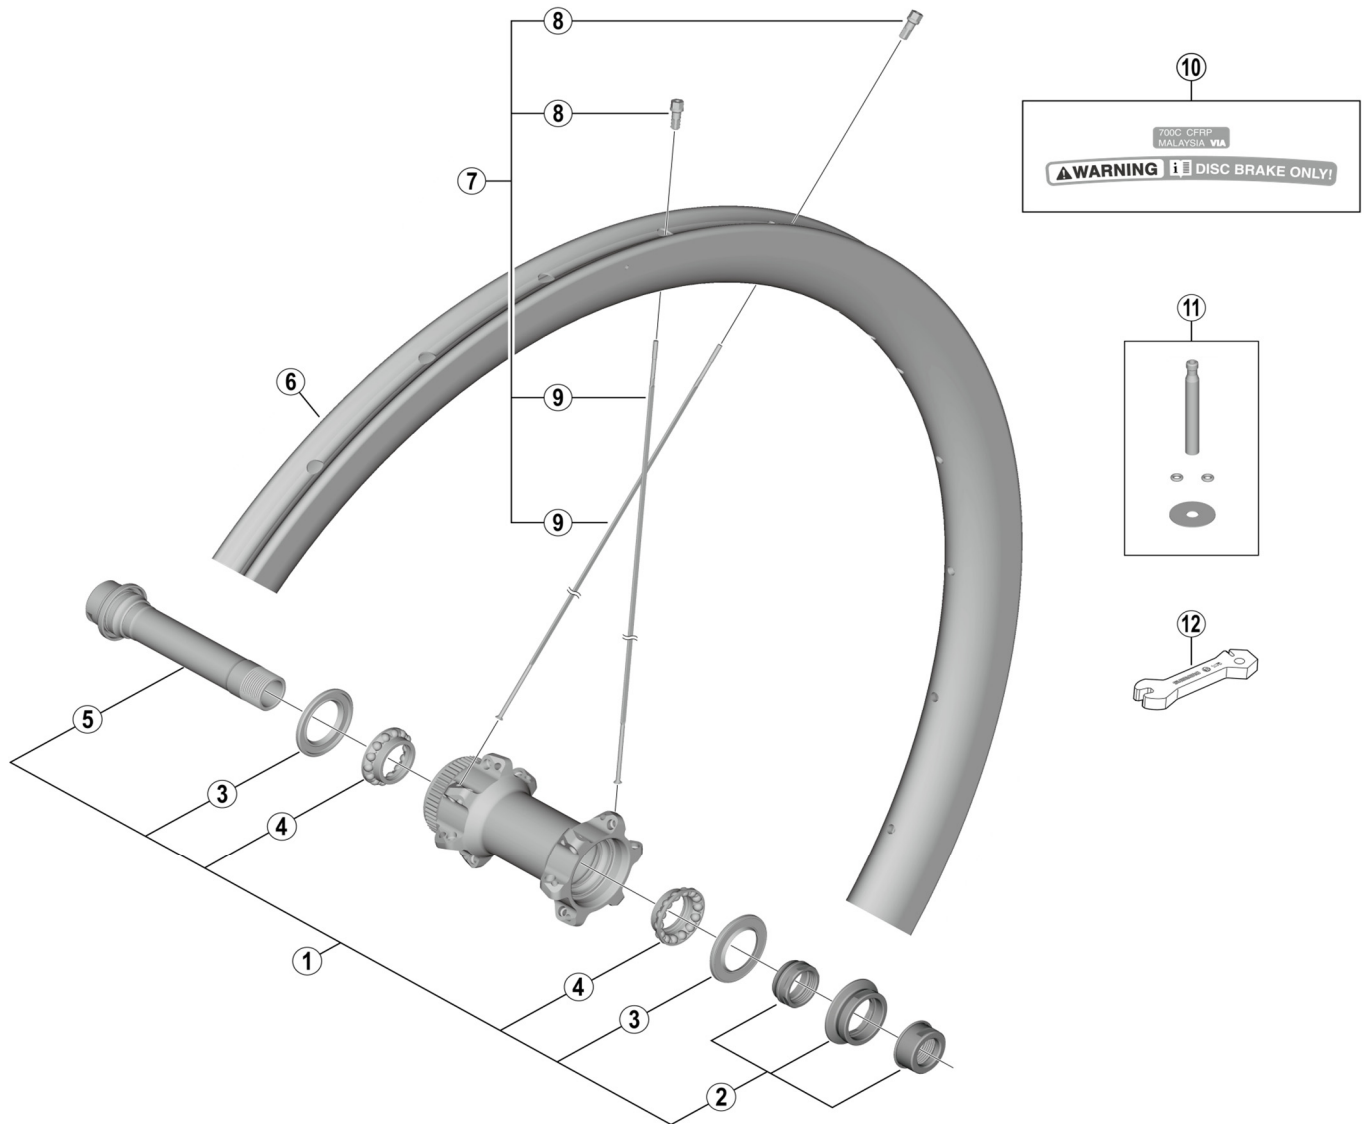

DURA-ACE Front Wheel  
**WH-R9170**-C40-TU-F12

• Over Lock Nut Dimension: 100 mm (3-15/16")

ITEM NO.	SHIMANO CODE NO.	DESCRIPTION
1	Y0AS98010	Complete Hub Axle
2	Y0AS98040	Right Hand Lock Nut Unit
3	Y26D10000	Seal Ring
4	Y0AY98030	Ball Retainer (5/32")
5	Y0AS98020	Hub Axle Unit
6	EWHRIMZ2F5B	Rim {24H}
7	EWHSPOKEY2733	Spoke Unit {Spoke (287 mm x 24 pcs.) / Nipple (24 pcs.)}
8	Y4SYN1000	Nipple
9	Y4T7S3100	Spoke (287 mm)
10	Y0AS98030	Rim Sticker Unit
11	Y07G98010	Valve Extension Unit
12	Y4SY11000	Nipple Wrench 3.75

Aug.-2017-4084  
 © Shimano Inc. I

Specifications are subject to change without notice.

**SHIMANO**