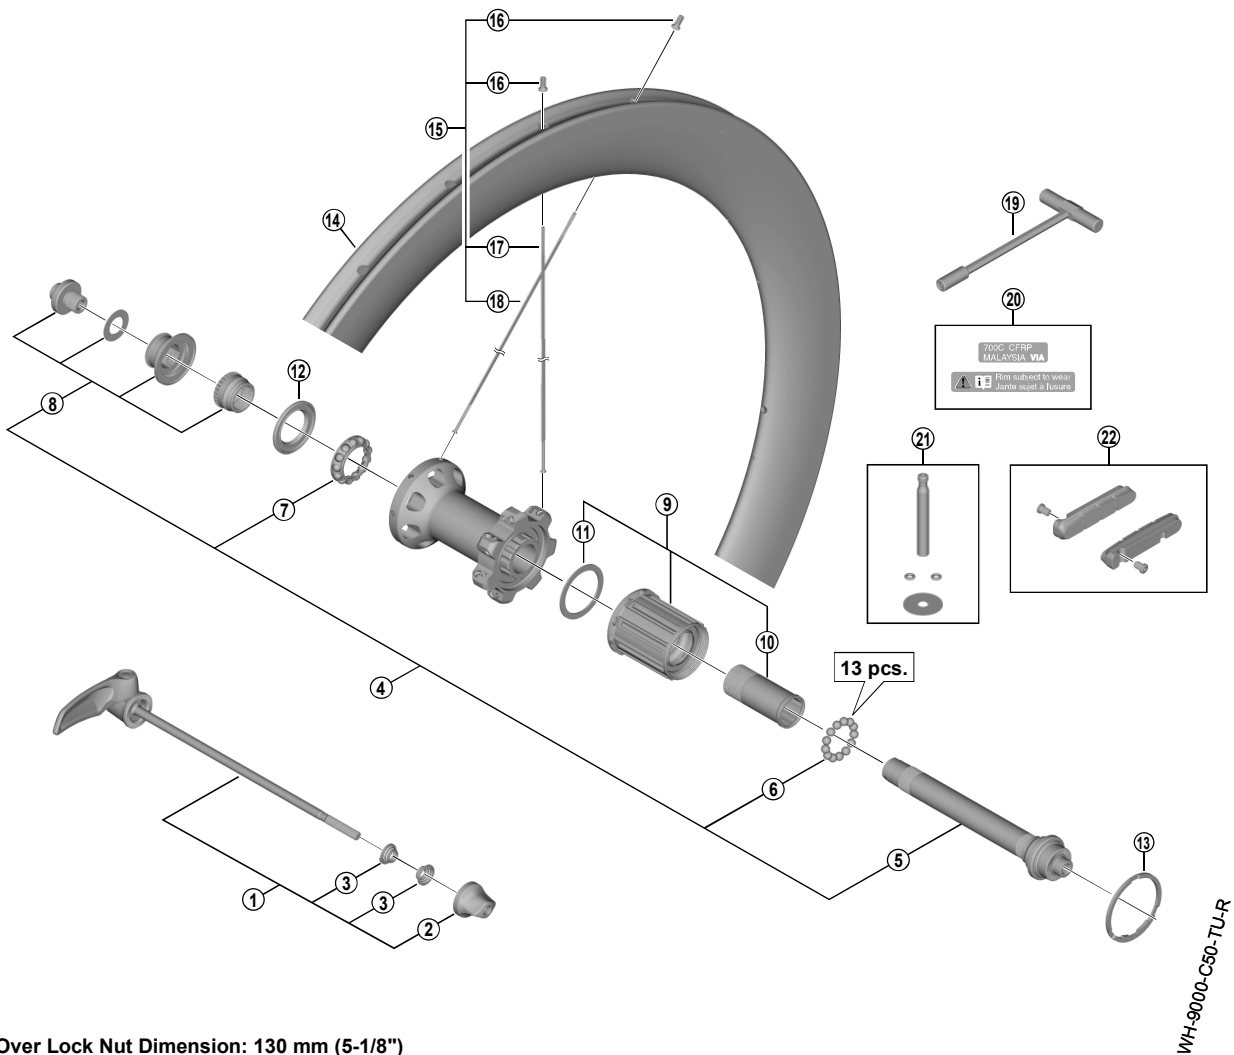

DURA-ACE Rear Wheel

WH-R9100-C60-TU-R 10/11-speed

• Over Lock Nut Dimension: 130 mm (5-1/8")

ITEM NO.	SHIMANO CODE NO.	DESCRIPTION	INTERCHANGEABILITY	
1	Y07E98010	Complete Quick Release 163 mm (6-13/32")	B	
	Y07E98020	Complete Quick Release 168 mm (6-5/8")	B	
2	Y0B198020	Quick Release Nut	B	
3	Y23321000	Volute Spring	A	
4	Y07L98010	Complete Hub Axle	B	
5	Y3D898030	Hub Axle Unit	B	
6	Y00091270	Stainless Ball (3/16") 22 pcs.	A	
7	Y25R98080	Ball Retainer (3/16")	A	
8	Y07L98020	Left Hand Lock Bolt Unit	B	
9	Y3DZ98060	Complete Freewheel Body	B	
10	Y3CN98090	Body Fixing Bolt	B	
11	Y3CZ12000	Freewheel Body Washer	A	
12	Y26D10000	Seal Ring	A	
13	Y4T724000	Low Spacer (1.85 mm)	A	
14	EWHRIMZ2F5A	Rim (21H)		
15	EWHSPOKEY272Y	Spoke Unit {Spoke (278.5 mm x 14 pcs. / 256.5 mm x 7 pcs.) / Nipple (21 pcs.)}		
16	Y4T713000	Inner Nipple	A	
17	Y0ALS2100	Right Hand Spoke (278.5 mm)		
18	Y0ALS1100	Left Hand Spoke (256.5 mm)		
19	Y4T723000	Inner Nipple Wrench	A	
20	Y0AK98010	Rim Sticker Unit		
21	Y0AK98020	Valve Extension Unit		
22	Y8PP98060	R55C4-A Brake Shoes (-1 mm thinner shoe) & Fixing Bolts (Pair) for Carbon Rim	B	

A: Same parts.

B: Parts are usable, but differ in materials, appearance, finish, size, etc.

Absence of mark indicates non-interchangeability.

Specifications are subject to change without notice.

Aug.-2017-4081