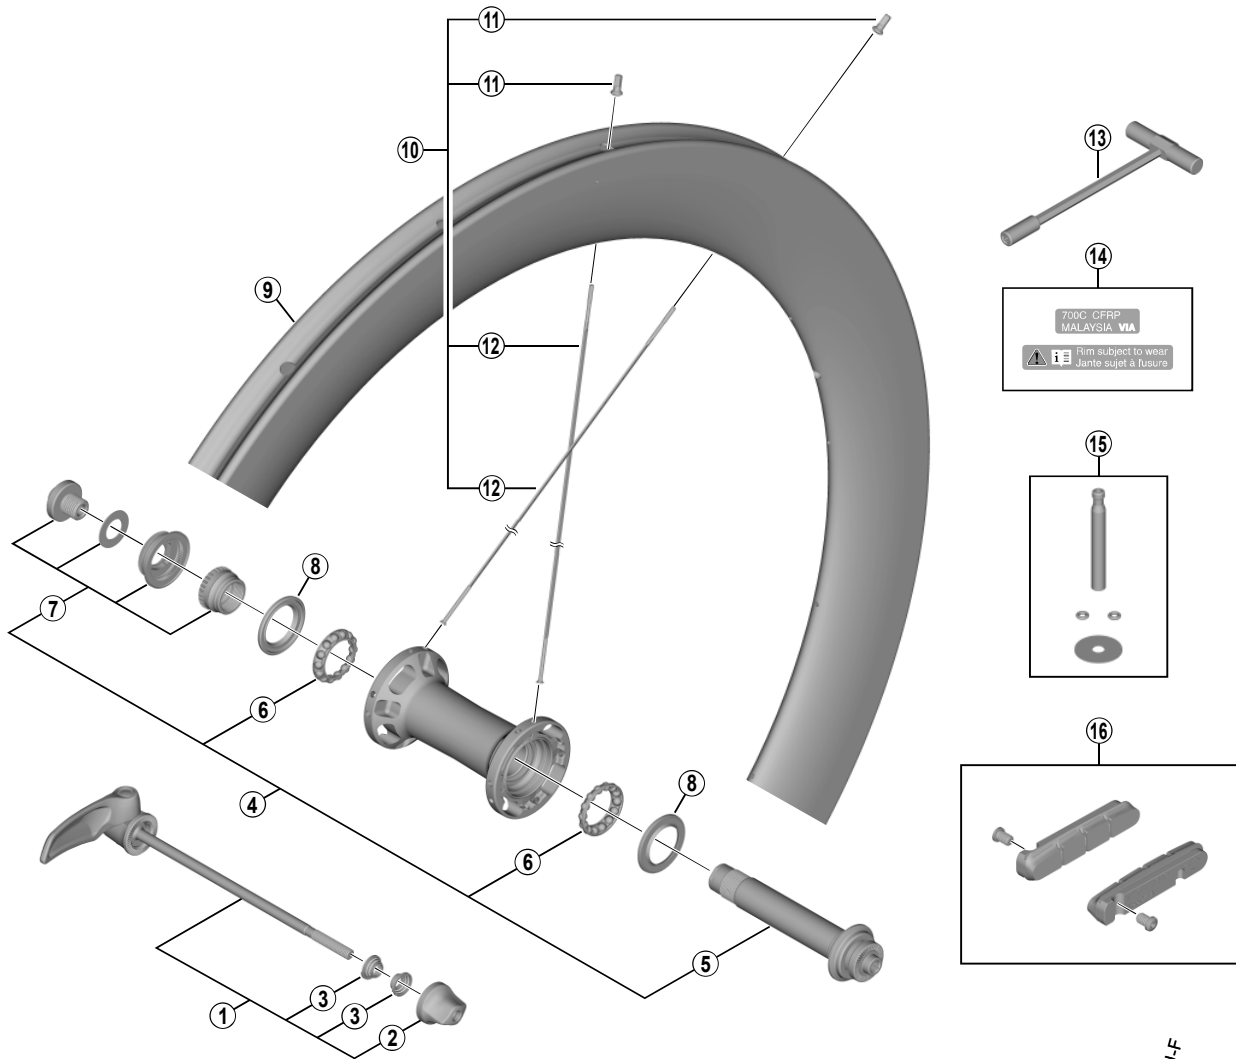

# DURA-ACE Front Wheel WH-R9100-C60-TU-F

WH-9000-C60-TU-F

• Over Lock Nut Dimension: 100 mm (3-15/16")

ITEM NO.	SHIMANO CODE NO.	DESCRIPTION	INTERCHANGEABILITY		
1	Y0B198010	Complete Quick Release 133 mm (5-1/4")	B		
2	Y0B198020	Quick Release Nut	B		
3	Y23321000	Volute Spring	A		
4	Y07K98010	Complete Hub Axle	B		
5	Y07K98020	Hub Axle Unit	B		
6	Y4BN98030	Ball Retainer (5/32")	A		
7	Y07K98030	Left Hand Lock Bolt Unit	B		
8	Y4EF27000	Seal Ring	A		
9	EWHRIMZ2F59	Rim {16H}			
10	EWHSPOKEY272X	Spoke Unit {Spoke (256.5 mm x 16 pcs.) / Nipple (16 pcs.)}			
11	Y4T713000	Inner Nipple	A		
12	Y0AKS1000	Spoke (256.5 mm)			
13	Y4T723000	Inner Nipple Wrench	A		
14	Y0AK98010	Rim Sticker Unit			
15	Y0AK98020	Valve Extension Unit			
16	Y8PP98060	R55C4-A Brake Shoes (-1 mm thinner shoe) & Fixing Bolts (Pair) for Carbon Rim	B		

A: Same parts.

B: Parts are usable, but differ in materials, appearance, finish, size, etc.

Absence of mark indicates non-interchangeability.

Specifications are subject to change without notice.

Aug.-2017-4080