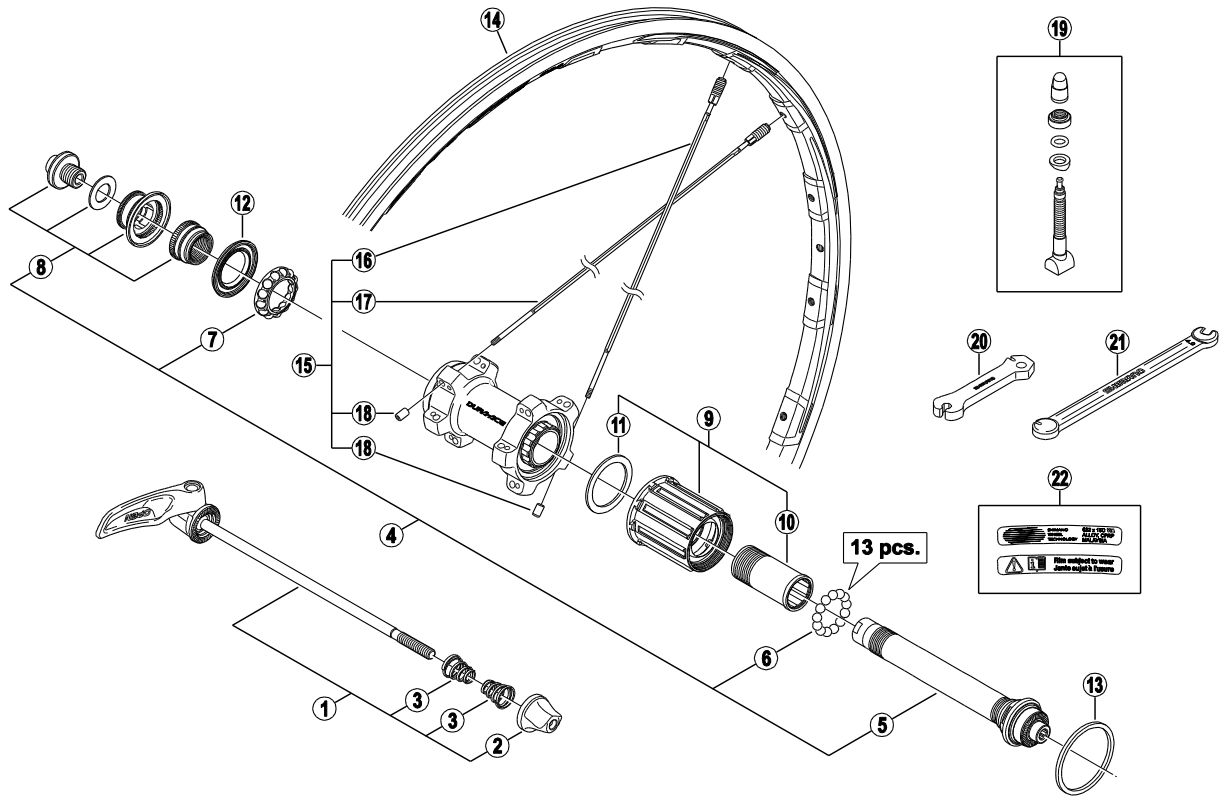

DURA-ACE Rear Wheel
WH-9000-C24-TL-R 10/11-Speed

• Over Lock Nut Dimension: 130 mm (5-1/8")

ITEM NO.	SHIMANO CODE NO.	DESCRIPTION	INTERCHANGEABILITY
1	Y3DZ98010	Complete Quick Release 163 mm (6-13/32")	B
	Y3DZ98020	Complete Quick Release 168 mm (6-5/8")	B
2	Y28E98020	Quick Release Nut	B
3	Y23321000	Volute Spring	A
4	Y3DZ98030	Complete Hub Axle	B
5	Y3D898030	Hub Axle Unit	A
6	Y00091270	Stainless Ball (3/16") 22 pcs.	A
7	Y25R98080	Ball Retainer (3/16")	A
8	Y3DZ98040	Left Hand Lock Bolt Unit	B
9	Y3DZ98060	Complete Freewheel Body	
10	Y3CN98090	Body Fixing Bolt	
11	Y3CN07000	Freewheel Body Washer	A
12	Y26D10000	Seal Ring	A
13	Y4T724000	Low Spacer (1.85 mm)	
* 14	EWHRIM3GRECD	Rim {20H}	
* 15	EWHSPOKE3EB1	Spoke Unit {Spoke (303 mm x 10 pcs. & 305 mm x 10 pcs.) / Spoke Plug (20 pcs.) / Washer (20 pcs.) / Hub Nut (20 pcs.)}	
16	Y4T398010	Right Hand Spoke (303 mm) w/Plug & Washer	
17	Y4T398020	Left Hand Spoke (305 mm) w/Plug & Washer	
18	Y4G308000	Hub Nut	
19	Y4DS98060	Valve Unit	A
20	Y4CK19000	Spoke Plug Wrench	A
21	Y4DK89000	TL-WH78 Nipple Wrench	A
22	Y4ST98010	Rim Sticker Unit	

A: Same parts.

B: Parts are usable, but differ in materials, appearance, finish, size, etc.

Absence of mark indicates non-interchangeability.

Sep.-2012-3336A

© Shimano Inc. 1

Specifications are subject to change without notice.

SHIMANO

WH-9000-C24-TL-R