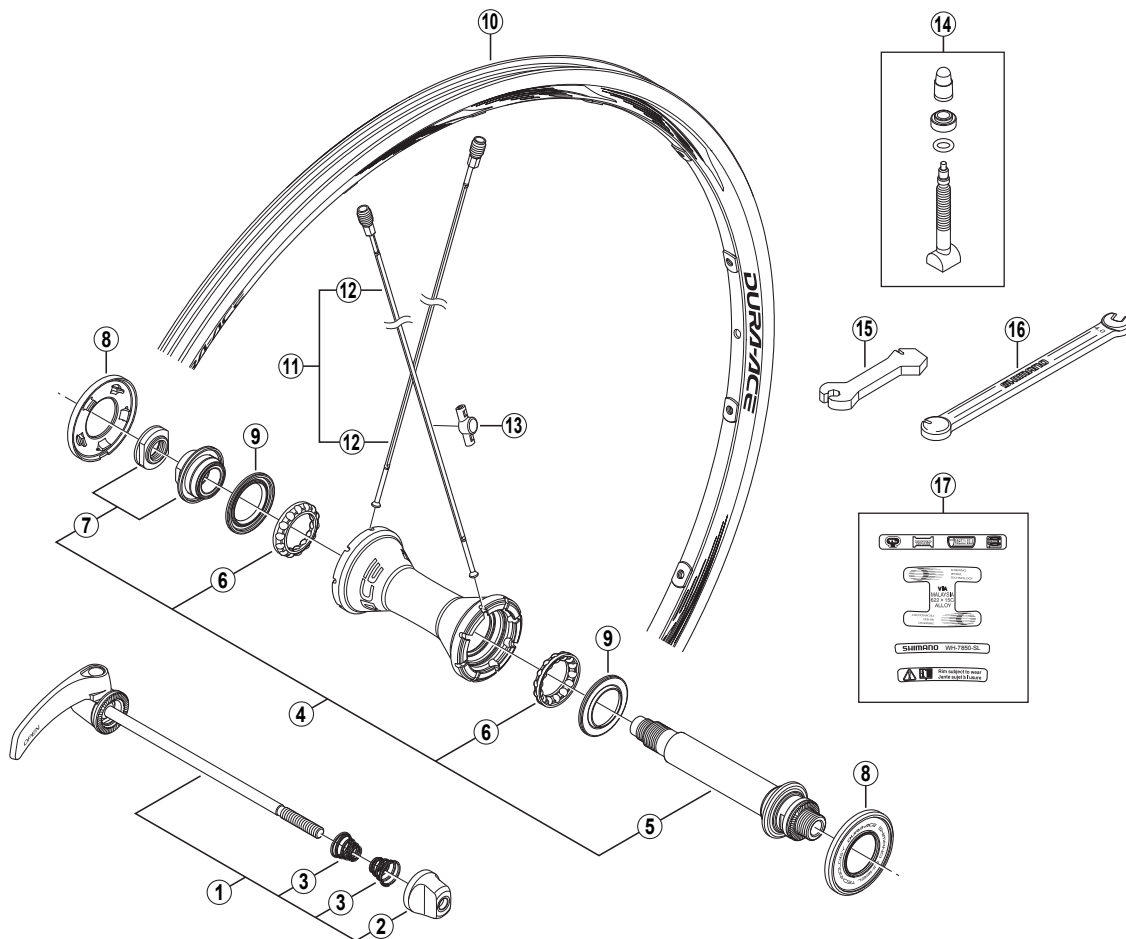

DURA-ACE Front Wheel WH-7850-SL-F

• Over Lock Nut Dimension: 100 mm (3-15/16")

ITEM NO.	SHIMANO CODE NO.	DESCRIPTION	INTERCHANGEABILITY	
			WH-7801-SL	HB-7800
1	Y-25R 98010	Complete Quick Release 133 mm (5-1/4")	A	A
2	Y-25R 98020	Quick Release Nut	A	A
3	Y-233 21000	Volute Spring	A	A
4	Y-4EF 98010	Complete Hub Axle		
5	Y-4EF 98020	Hub Axle Unit		
6	Y-4BN98030	Ball Retainer (5/32")	A	
7	Y-4EF 98030	Left Hand Lock Nut (M10) & Cone (M12) w/Dust Cap		
8	Y-4EF 98050	Hub Cap		
9	Y-4EF 27000	Seal Ring		
10	E-WHRIM1PFGBD	Rim {16H}		
11	E-WHSPOKE1RA1	Spoke Unit {Spoke (282 mm x 16 pcs.) / Spoke Plug (16 pcs.) / Washer (16 pcs.)}		
12	Y-4DS98010	Spoke (282 mm) w/Plug & Washer		
13	Y-4EF 98060	Magnet Sensor		
14	Y-4DS98020	Valve Unit		
15	Y-4CK19000	Spoke Plug Wrench		
16	Y-4DK89000	TL-WH78 Nipple Wrench		
17	Y-4DS98030	Rim Sticker Unit		

A: Same parts.

B: Parts are usable, but differ in materials, appearance, finish, size, etc.

Absence of mark indicates non-interchangeability.

Oct.-2009-2721C
© Shimano Inc. P

Specifications are subject to change without notice.