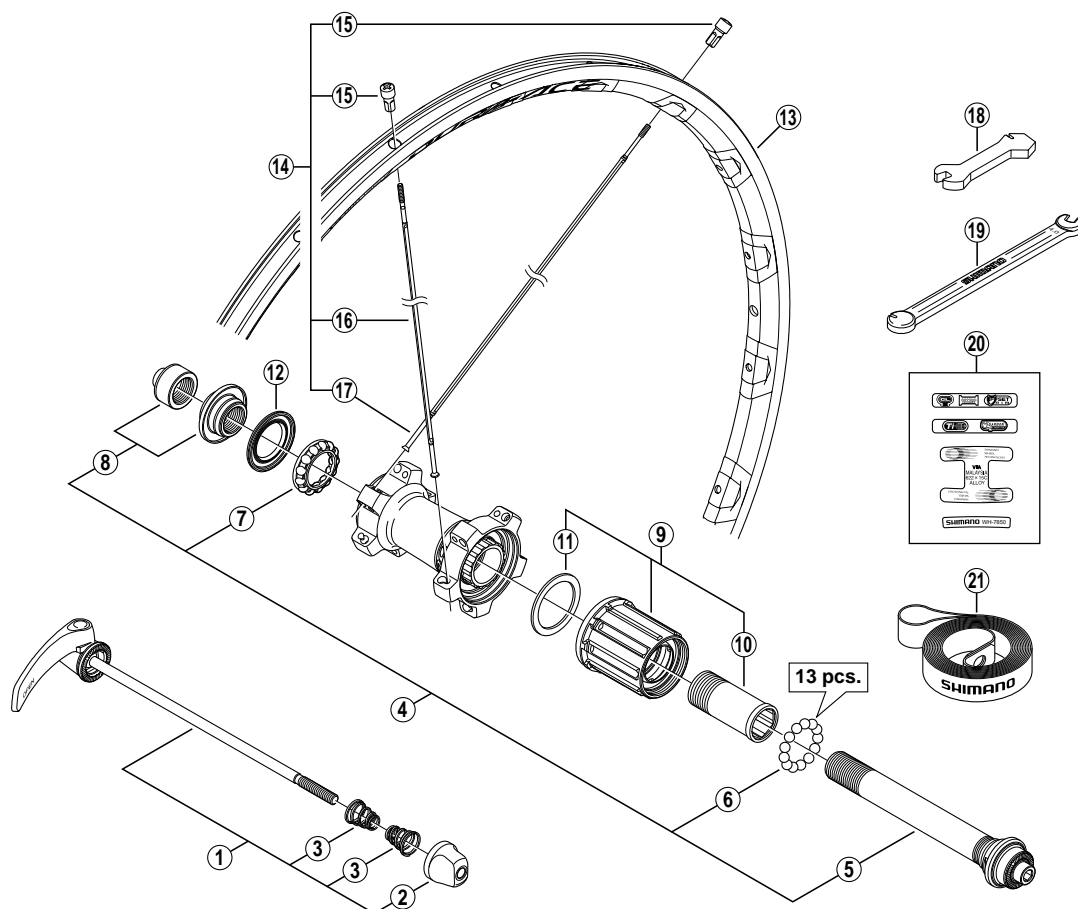

DURA-ACE Rear Wheel

WH-7850-C24-CL-R 9/10-Speed

• Over Lock Nut Dimension: 130 mm (5-1/8")

ITEM NO.	SHIMANO CODE NO.	DESCRIPTION	INTERCHANGEABILITY	
			WH-7801	FH-7850
1	Y-3B9 90100	Complete Quick Release 163 mm (6-13/32")	A	A
2	Y-25R 98020	Quick Release Nut	A	A
3	Y-233 21000	Volute Spring	A	A
4	Y-3D1 98020	Complete Hub Axle		A
5	Y-3D1 98030	Hub Axle Unit		A
6	Y-000 91270	Stainless Ball (3/16") 22 pcs.		A
7	Y-25R 98080	Ball Retainer (3/16")	A	A
8	Y-3D1 98040	Left Hand Lock Nut (M14) & Cone (M14) w/Dust Cap		A
9	Y-3CN 98080	Complete Freewheel Body w/Body Fixing Bolt		A
10	Y-3CN 17000	Body Fixing Bolt		A
11	Y-3CN 07000	Freewheel Body Washer		A
12	Y-26D 10000	Seal Ring		A
13	E-WHRIM1RRECC	Rim {20H}		
14	E-WHSPOKE1SB1	Spoke Unit (Spoke (302 mm x 10 pcs. & 302 mm x 10 pcs.) / Nipple (20 pcs.))		
* 15	Y-012 Z4076	Nipple (Red)		
16	Y-012 AD027	Right Hand Spoke (302 mm)		
17	Y-012 AG027	Left Hand Spoke (302 mm)		
18	Y-4EF 28000	Nipple Wrench		
19	Y-4DK 89000	TL-WH78 Nipple Wrench		
20	Y-4EF 98080	Rim Sticker Unit		
21	E-WHRIMTAPERA	Rim Tape		

A: Same parts.

B: Parts are usable, but differ in materials, appearance, finish, size, etc.

Absence of mark indicates non-interchangeability.

Jan.-2010-2716F
© Shimano Inc. I

Specifications are subject to change without notice.