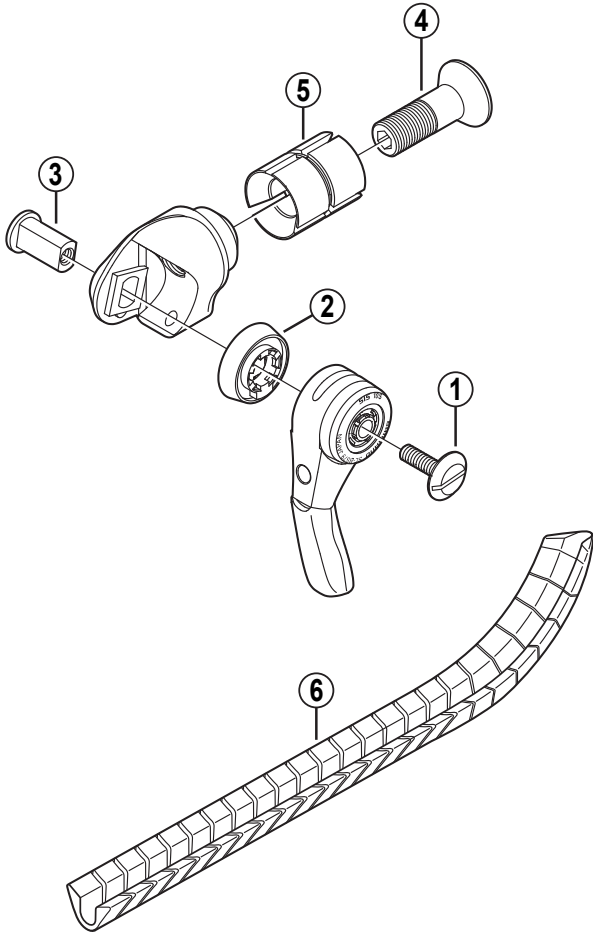

DURA-ACE Bar End Shifting Lever

**SL-BS79** 10-Speed

For Front Lever

For Rear Lever

SL-BS78  
SL-BS64

ITEM NO.	SHIMANO CODE NO.	DESCRIPTION	INTERCHANGEABILITY	
* 1	Y-6RP02000	Lever Fixing Screw (M5 x 19) for Rear		
* 1	Y-65A 24200	Lever Fixing Screw (M5 x 17) for Front		
2	Y-6J6 01000	Lever Boss Cover for Rear	A	
2	Y-643 43010	Lever Boss Cover for Front	A	
3	Y-6RP50000	Lever Axle		
4	Y-6RP49000	Body Fixing Bolt		
5	Y-628 90010	Segment Unit	A	A
6	Y-86B 22000	Outer Cable Guide	A	A

A: Same parts.

B: Parts are usable, but differ in materials, appearance, finish, size, etc.

Absence of mark indicates non-interchangeability.

0811-2873A

Specifications are subject to change without notice.