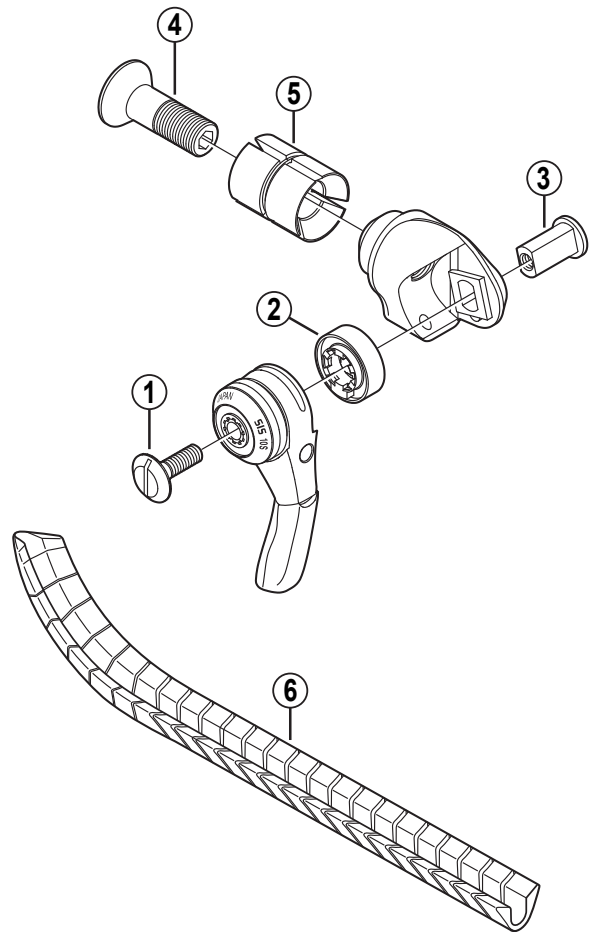

DURA-ACE Bar End Shifting Lever

**SL-BS79** 10-Speed

For Front Lever

For Rear Lever

SL-BS78  
SL-BS64

ITEM NO.	SHIMANO CODE NO.	DESCRIPTION	INTERCHANGEABILITY	
* 1	Y-6RP02000	Lever Fixing Screw (M5 x 19) for Rear		
* 1	Y-65A 24200	Lever Fixing Screw (M5 x 17) for Front		
2	Y-6J6 01000	Lever Boss Cover for Rear	A	
2	Y-643 43010	Lever Boss Cover for Front	A	
3	Y-6RP50000	Lever Axle		
4	Y-6RP49000	Body Fixing Bolt		
5	Y-628 90010	Segment Unit	A	A
6	Y-86B 22000	Outer Cable Guide	A	A

A: Same parts.

B: Parts are usable, but differ in materials, appearance, finish, size, etc.

Absence of mark indicates non-interchangeability.

0811-2873A

Specifications are subject to change without notice.