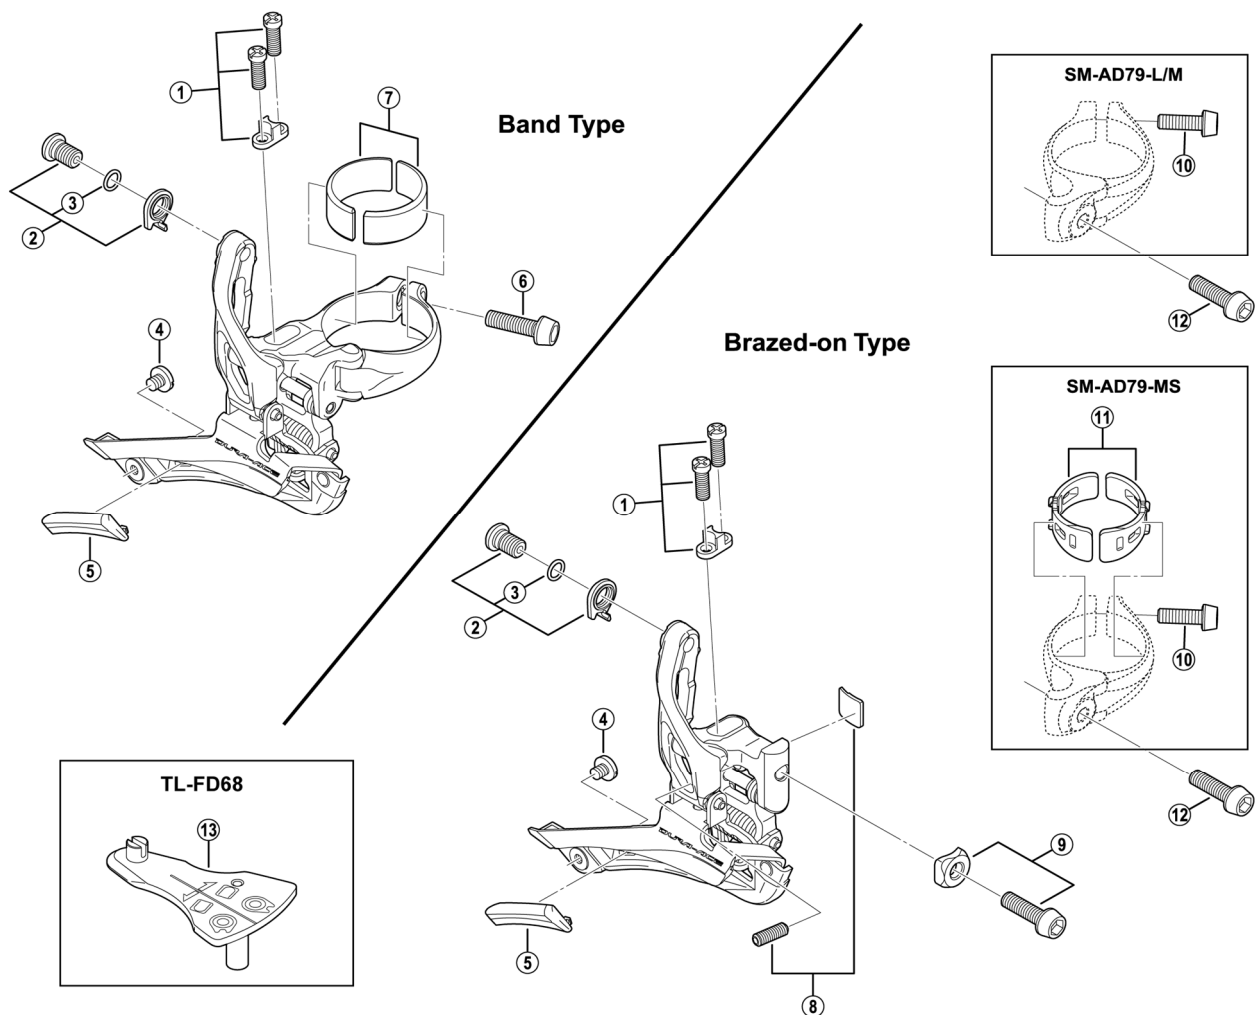

# DURA-ACE Front Derailleur FD-9000

ITEM NO.	SHIMANO CODE NO.	DESCRIPTION
1	Y5NF98010	Stroke Adjust Screws (M4 x 11.7) & Plate
2	Y5NF98020	Cable Fixing Bolt Unit
3	Y5NF25000	O-Ring
4	Y5C216100	Chain Guide Fixing Screw (M4 x 3)
5	Y5NF19000	Skid Plate
6	Y5NF32000	Clamp Bolt (M5 x 15)
7	Y5HE98020	Clamp Band Adapter (2 pcs.) for S-size / Diameter 28.6 mm
8	Y5NF98030	Support Bolt & Plate
9	Y5NF98060	Clamp Bolt (M5 x 15) & Radius Washer
10	Y5A407050	Clamp Bolt (M5 x 15)
11	Y5LG98040	Adapter (2 pcs.) for Diameter 28.6 mm
12	Y5A407020	Clamp Bolt (M5 x 15)
13	Y5P598010	Cable Fixing Point Checking Tool (TL-FD68)