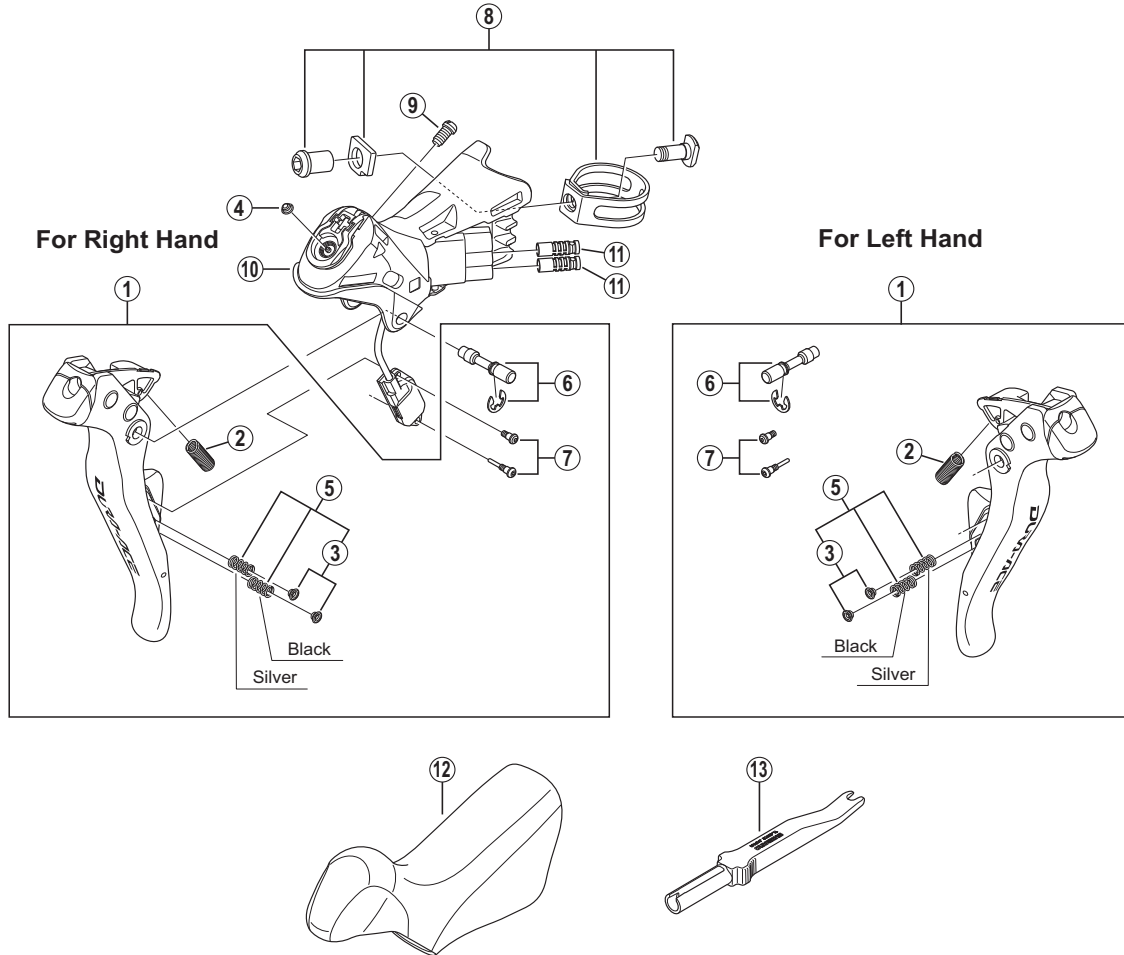

DURA-ACE Dual Control Lever

ST-9070

ITEM NO.	SHIMANO CODE NO.	DESCRIPTION	INTERCHANGEABILITY		
			ST-6770	ST-S705	BL-S705
1	Y6X098010	R.H. Main Lever Assembly			
	Y6X198010	L.H. Main Lever Assembly			
2	Y6X039000	Return Spring			
3	Y6X098020	SW Button (2 pcs.)	A	A	
4	Y7F204000	SW Button	A	A	
5	Y6X098080	SW Button (2 pcs.) & Switch Spring (2 pcs.)			
6	Y6X098030	Lever Axle & E-Ring			
7	Y6X098040	Switch Unit Fixing Screw & Switch Lever A Guide Pin			
8	Y6X098050	Clamp Band Unit (ø23.8 mm - ø24.2 mm)			
9	Y6DZ49000	Grip Adjusting Screw		A	A
10	Y6X098060	R.H. Bracket			
	Y6X198020	L.H. Bracket			
11	Y6VE15000	Dummy Plug	A	A	
12	Y6X098070	Bracket Covers (Pair)			
13	Y6VE16000	TL-EW02 Plug Tool	A	A	

A: Same parts.

B: Parts are usable, but differ in materials, appearance, finish, size, etc.

Absence of mark indicates non-interchangeability.

Specifications are subject to change without notice.

Feb.-2017-3332B