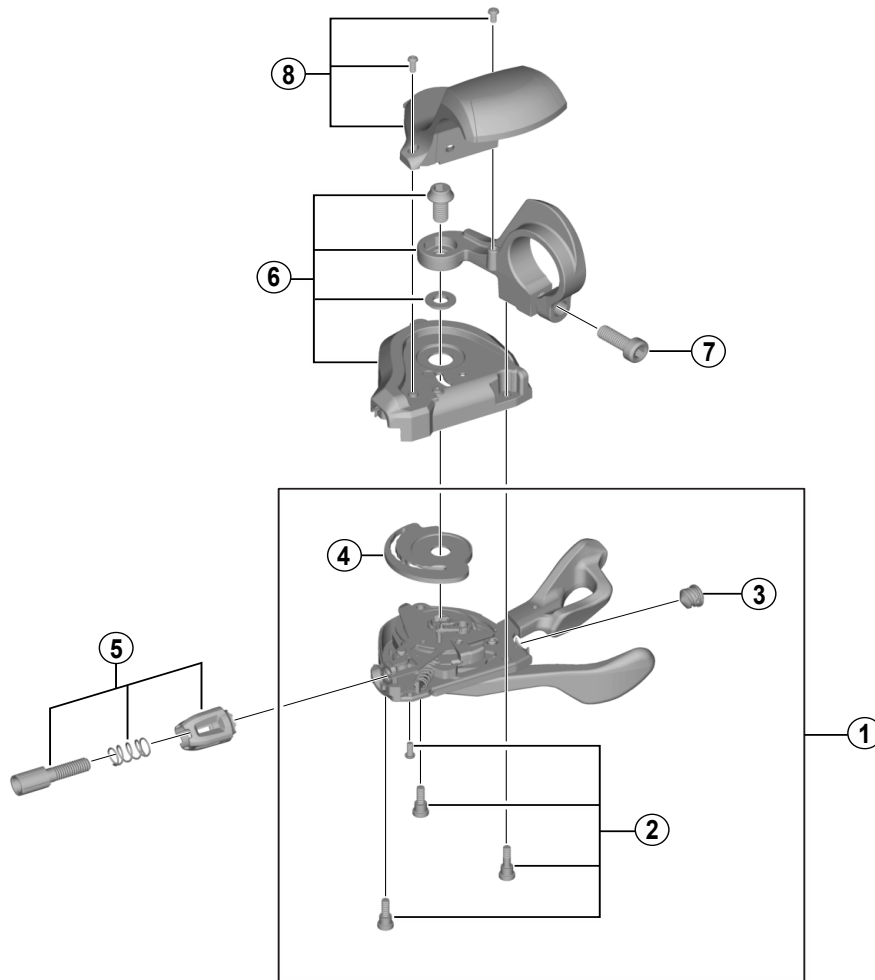

DEORE XT Rapidfire Plus Lever
SL-T8000 (3x10-speed)

SL-T8000

ITEM NO.	SHIMANO CODE NO.	DESCRIPTION	INTERCHANGEABILITY		
1	Y06S98010	R.H. Shifting Lever Unit			
	Y06T98010	L.H. Shifting Lever Unit			
2	Y6UU98040	Base Cover Fixing Screw Unit	A		
3	Y6CD33000	Inner Hole Cap	A		
4	Y6UU11000	R.H. Pin Plate			
	Y6UV61000	L.H. Pin Plate			
5	Y03K98030	Cable Adjusting Bolt Unit	A		
6	Y06S98020	R.H. Base Cover Unit			
	Y06T98020	L.H. Base Cover Unit			
7	Y6T842000	Clamp Bolt (M5 x 13.5)	A		
8	Y06S98030	R.H. Indicator Unit			
	Y06T98030	L.H. Indicator Unit			

A: Same parts.

B: Parts are usable, but differ in materials, appearance, finish, size, etc.

Absence of mark indicates non-interchangeability.

Specifications are subject to change without notice.

Jun.-2016-4053