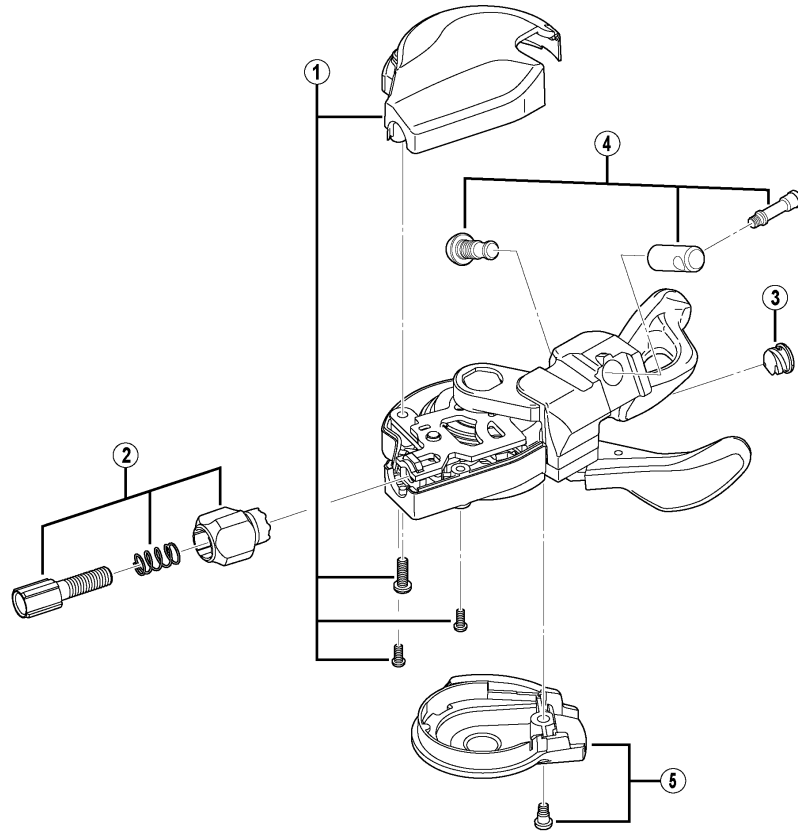

DEORE Rapidfire Plus Lever (10-Speed)
SL-M610-I (I-spec B-type)

SL-M670-B-I

SL-M610

ITEM NO.	SHIMANO CODE NO.	DESCRIPTION	INTERCHANGEABILITY	
1	Y00398040	R.H. Base Cover Unit		
	Y00498040	L.H. Base Cover Unit		
2	Y6TA98020	R.H. Cable Adjusting Bolt Unit	A	A
	Y6PZ98070	L.H. Cable Adjusting Bolt Unit	A	A
3	Y6CD33000	Inner Hole Cap	A	A
4	Y00398050	Bolt & Nut Unit	A	
5	Y00398030	R.H. Main Lever Cover & Fixing Screw		A
	Y00498030	L.H. Main Lever Cover & Fixing Screw		A

A: Same parts.

B: Parts are usable, but differ in materials, appearance, finish, size, etc.

Absence of mark indicates non-interchangeability.

Jul.-2013-3522

© Shimano Inc. A

Specifications are subject to change without notice.