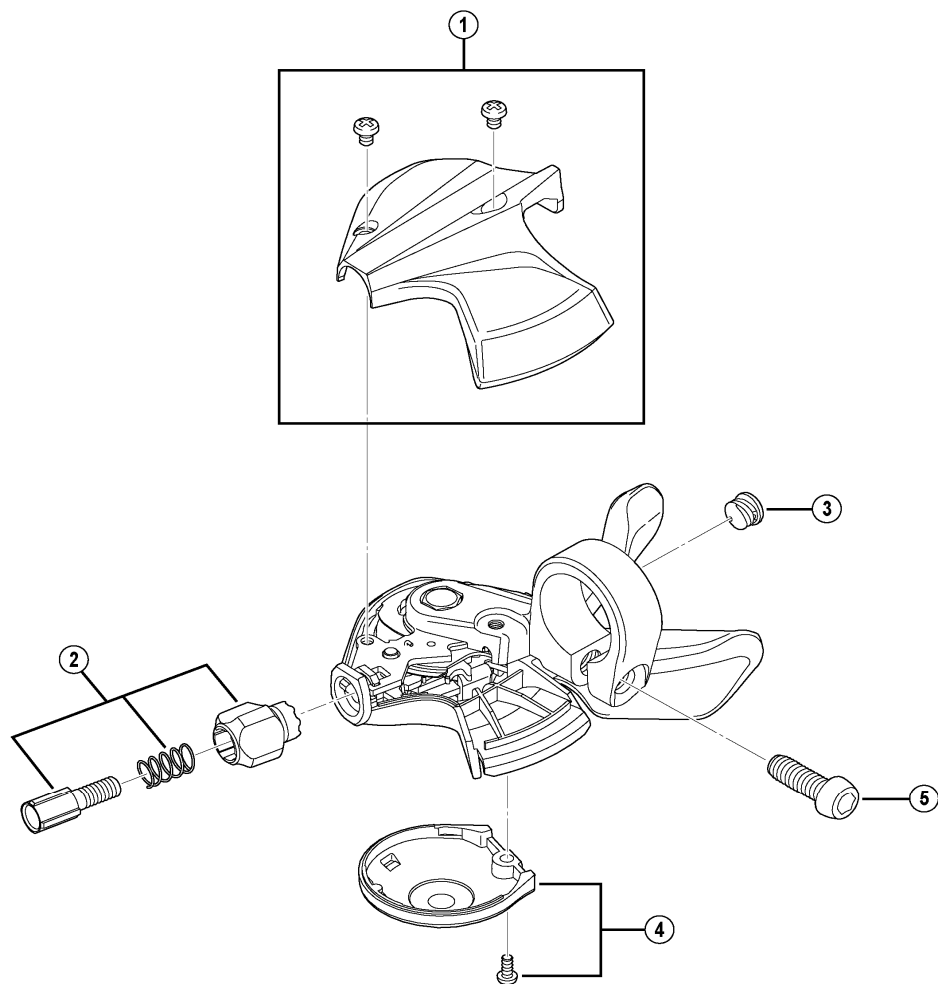

ALTUS Mega-9 Rapidfire Plus Lever

SL-M370

Silver Version

Black Version

SL-M390

SL-M310

ITEM NO.	SHIMANO CODE NO.	DESCRIPTION	INTERCHANGEABILITY		
1	Y67S98010	R.H. Indicator Unit (Silver)			
	Y67R98010	L.H. Indicator Unit (Silver)			
	Y67S98020	R.H. Indicator Unit (Black)			
	Y67R98020	L.H. Indicator Unit (Black)			
2	Y67S98050	Cable Adjusting Bolt Unit	A	A	
3	Y6CD33000	Inner Hole Cap	A	A	
4	Y6TB98060	Main Lever Cover & Fixing Screw	A	A	
5	Y89B13510	Clamp Bolt (M6 x 14.8)	B	B	

A: Same parts.

B: Parts are usable, but differ in materials, appearance, finish, size, etc.

Absence of mark indicates non-interchangeability.

Feb.-2013-3479

© Shimano Inc. A

Specifications are subject to change without notice.