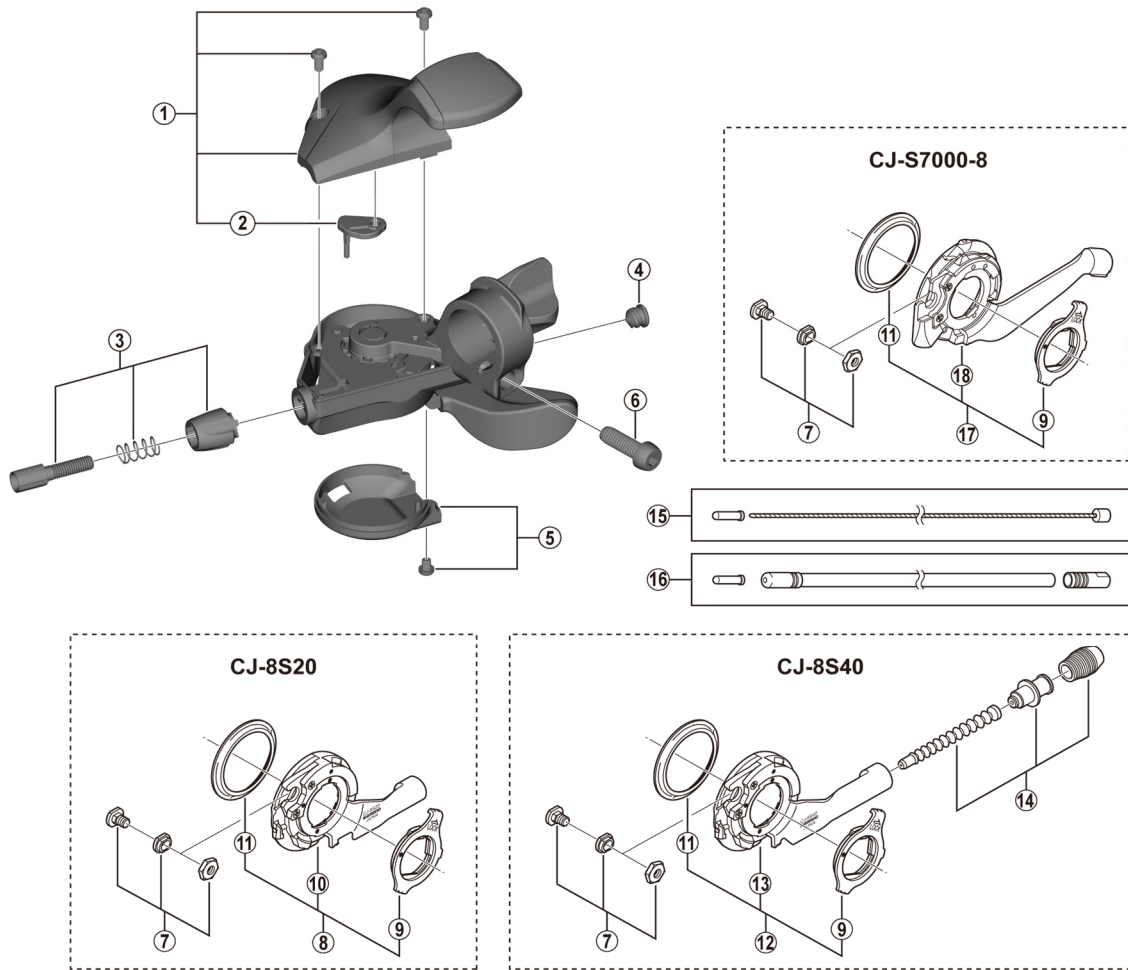

# ALFINE Rapidfire Plus Lever

## SL-S7000-8

SL-S503  
SL-7S50  
SL-5S50

ITEM NO.	SHIMANO CODE NO.	DESCRIPTION	INTERCHANGEABILITY		
			SL-S503	SL-7S50	SL-5S50
1	Y01Z98010	Indicator unit (silver)			
	Y01Z98020	Indicator unit (black)			
2	Y6WW04000	Step plate 8S			
3	Y61W98030	Cable adjustment barrel unit	A	A	A
4	Y6CD33000	Inner hole cap	A	A	A
5	Y01Z98050	Main lever cover and fixing screw	B	B	B
6	Y6W146000	Clamp screw (M6 x 17.8)	A	B	B
7	Y74Y98030	Inner cable fixing bolt unit			
8	Y74Y98120	CJ-8S20 Cassette joint unit			
9	Y33Z98020	Cassette joint fixing ring			
10	Y74Y98130	CJ-8S20 Cassette joint			
11	Y74Y18000	Driver cap			
12	Y74Y98140	CJ-8S40 Cassette joint unit			
13	Y74Y98150	CJ-8S40 Cassette joint			
14	Y74Y98160	Outer casing holder unit	A	A	A
15	Y60098911	Shift inner cable stainless steel • Stainless steel inner cable • Diameter 1.2 mm x 2100 mm incl. inner end cap			
16	Y6YE98010	SP41 shift outer casing • SP41 (2100 mm) with sealed outer cap • Sealed outer cap (1 pc.) • Inner end cap (1 pc.)			
* 17	Y7ZR98010	CJ-S7000-8 Cassette joint unit			
* 18	Y7ZR98020	CJ-S7000-8 Cassette joint			