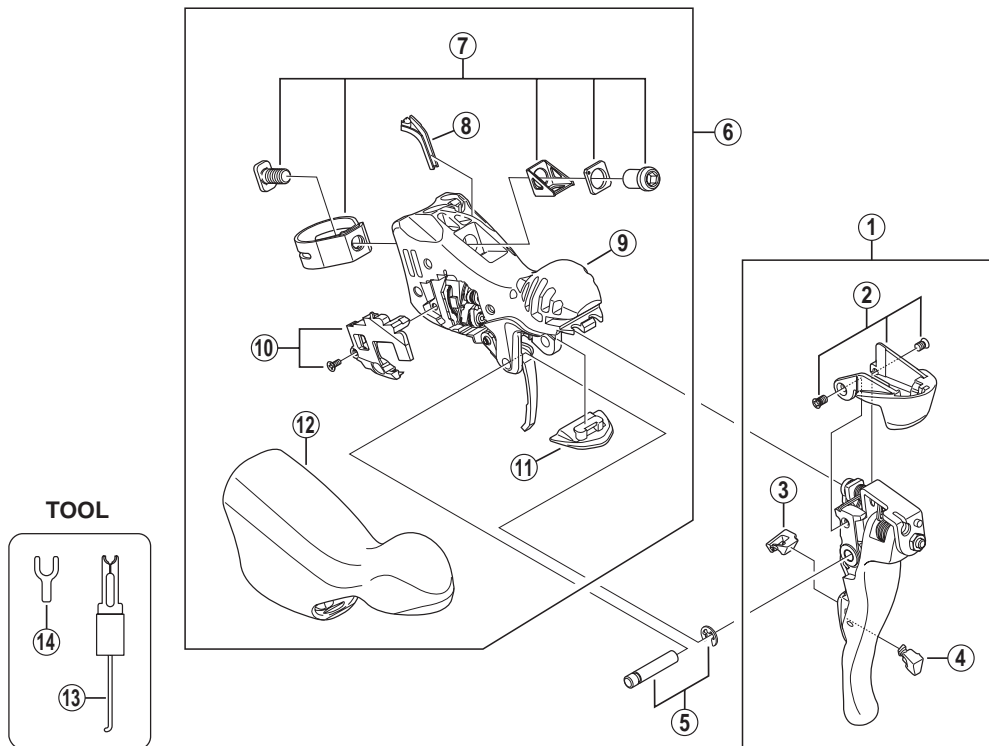

SHIMANO 105 Dual Control Lever (For Triple Gear)

**ST-5703-S** Silver Version

**ST-5703-L** Black Version

For Left Hand

ST-6703  
ST-5703 (for Left)

ITEM NO.	SHIMANO CODE NO.	DESCRIPTION	INTERCHANGEABILITY
1	Y6TK98010	L.H. Main Lever Assembly (Silver)	
	Y6TK98020	L.H. Main Lever Assembly (Black)	
2	Y6TH98060	L.H. Name Plate & Fixing Screws	A
3	Y6TJ52000	L.H. Main Lever Support	A
4	Y6RU87010	L.H. Release Lever Support	A A
5	Y6SC98070	Lever Axle & E-ring	A A
6	Y6TK98030	L.H. Bracket Unit	
7	Y6SC98150	Clamp Band Unit (ø23.8 mm - ø24.2 mm)	A
8	Y6SE14000	L.H. SL Cable Guide	A
9	Y6TK98040	L.H. Bracket	
10	Y6SE98040	Unit Cover & Fixing Screw	
11	Y6SC76010	L.H. Adjustment Block (5 mm)	A A
	Y6SC75010	L.H. Adjustment Block (10 mm)	A A
12	Y6TK09000	Bracket Cover	
13	Y6RT68000	Tool A for E-ring	A
14	Y6RT66000	Tool B for E-ring	A A

A: Same parts.

B: Parts are usable, but differ in materials, appearance, finish, size, etc.

Absence of mark indicates non-interchangeability.

Mar.-2010-3029

© Shimano Inc. I

Specifications are subject to change without notice.