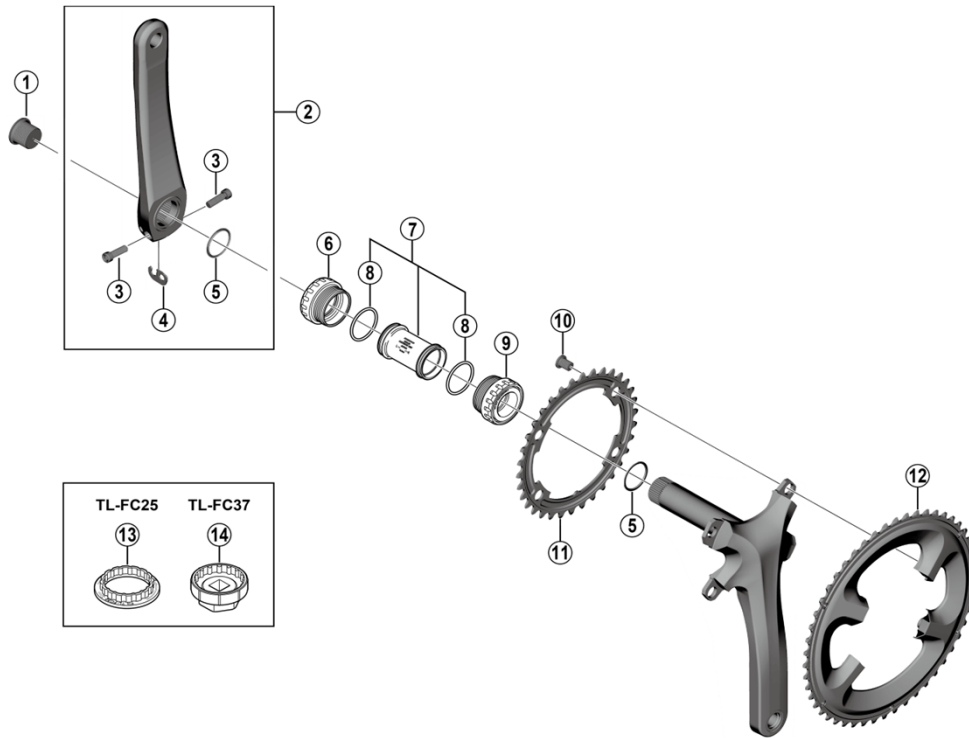

SHIMANO 105 Crankset

# FC-5800 SM-BBR60

- Chaining teeth combinations: 50-34T/52-36T/53-39T
- Bolt circle diameter: 110 mm

FC-6800

ITEM NO.	SHIMANO CODE NO.	DESCRIPTION	INTERCHANGEABILITY
1	Y1P417000	Crank Arm Fixing Screw	A
	Y1PH98010	Left Hand Crank Arm 165 mm (Black)	B
	Y1PH98020	Left Hand Crank Arm 165 mm (Silver)	B
	Y1PH98030	Left Hand Crank Arm 170 mm (Black)	B
2	Y1PH98040	Left Hand Crank Arm 170 mm (Silver)	B
	Y1PH98050	Left Hand Crank Arm 172.5 mm (Black)	B
	Y1PH98060	Left Hand Crank Arm 172.5 mm (Silver)	B
	Y1PH98070	Left Hand Crank Arm 175 mm (Black)	B
	Y1PH98080	Left Hand Crank Arm 175 mm (Silver)	B
*	Y1GS21000	Clamp Screw with Washer (M6 x 21)	
4	Y1GE98050	Plate	A
5	Y1F316000	Ring	A
	Y1P598010	Left Hand Adapter (B.C.1.37" x 24T) English Thread (SM-BBR60)	A
6	Y1P598020	Left Hand Adapter (M36 x 24T) Italian Thread (SM-BBR60)	A
7	Y1G398150	Inner Cover & O-Ring	A
8	Y1TF21000	O-Ring	A
	Y1P598030	Right Hand Adapter (B.C.1.37" x 24T) English Thread (SM-BBR60)	A
9	Y1P598040	Right Hand Adapter (M36 x 24T) Italian Thread (SM-BBR60)	A
10	Y1MM98100	Gear Fixing Screw (M8 x 8.5 / 4 pcs.)	
	Y1PH34000	Chainring 34T-MA for 50-34T (Black)	B
	Y1PH34010	Chainring 34T-MA for 50-34T (Silver)	B
11	Y1PH36020	Chainring 36T-MB for 52-36T (Black)	B
	Y1PH36030	Chainring 36T-MB for 52-36T (Silver)	B
	Y1PH39000	Chainring 39T-MD for 53-39T (Black)	B
	Y1PH39010	Chainring 39T-MD for 53-39T (Silver)	B
	Y1PH98090	Chainring 50T-MA for 50-34T (Black)	B
	Y1PH98100	Chainring 50T-MA for 50-34T (Silver)	B
12	Y1PH98110	Chainring 52T-MB for 52-36T (Black)	B
	Y1PH98120	Chainring 52T-MB for 52-36T (Silver)	B
	Y1PH98130	Chainring 53T-MD for 53-39T (Black)	B
	Y1PH98140	Chainring 53T-MD for 53-39T (Silver)	B
13	Y13009260	TL-FC25 Adapter Installation Tool	A
14	Y13009270	TL-FC37 Adapter Installation Tool	A