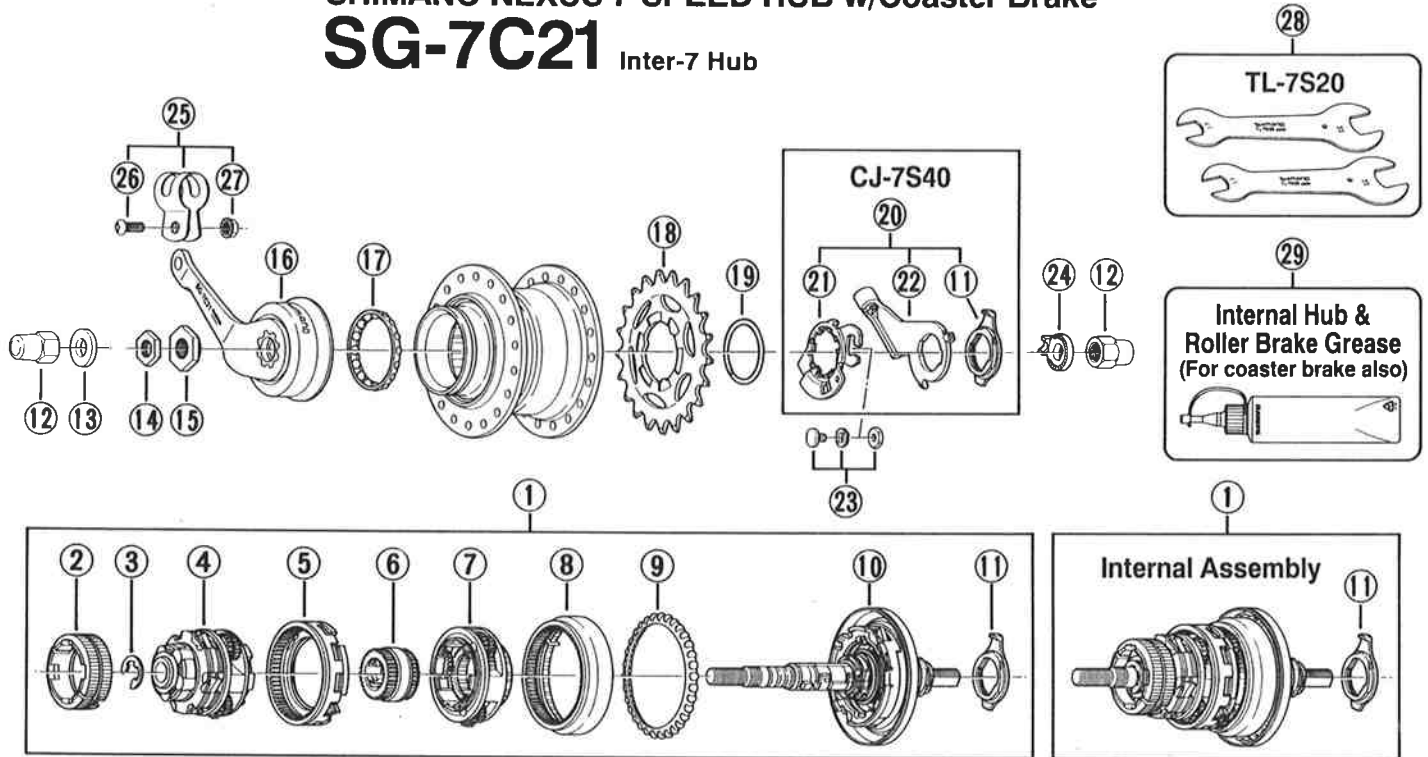

SHIMANO NEXUS 7-SPEED HUB w/Coaster Brake SG-7C21 Inter-7 Hub

	Q'TY	ITEM NO.	PART NO.	DESCRIPTION
		1	33Z 9801	Internal Assembly (Axle Length 169.5 mm)
		2	330 9801	Brake Shoe Unit
		3	325 3200	Stop Ring (φ 9 mm)
		4	330 9804	Carrier Unit 2
		5	330 9802	Ring Gear Unit 2
		6	330 9803	Sun Gear Unit 2 & 3
		7	330 9806	Carrier Unit 1
		8	330 9805	Ring Gear Unit 1
		9	330 9807	Ball Retainer H (3/16")
		10	330 9808	Driver & Axle Unit (Axle Length 169.5 mm)
		11	33Z 9802	Cassette Joint Fixing Ring
		* 12	314 1401	Cap Nut (3/8")
		13	220 0601	Washer (3.2 mm)
		14	321 3801	Lock Nut (3.5 mm)
		15	335 4810	Stop Nut
		16	330 9810	Brake Arm Unit
		17	330 9811	Ball Retainer B (3/16")
		18	322 0342	Sprocket Wheel 18T
		18	322 0352	Sprocket Wheel 19T
		18	322 0362	Sprocket Wheel 20T
		18	330 6000	Sprocket Wheel 21T
		18	330 6010	Sprocket Wheel 22T
		19	321 2000	Snap Ring
		* 20	74Y 9801	CJ-7S40 Cassette Joint Unit
		* 21	74Y 0200	Cassette Joint Pulley
		* 22	74Y 9802	Cassette Joint Bracket
		* 23	74Y 9803	Inner Cable Fixing Bolt Unit for CJ-7S40
		24	33Z 2010	Non-turn Washer 1 (Black)
		24	33Z 2020	Non-turn Washer 2 (Gold)
		25	330 9812	Brake Arm Clip Unit 16 mm (5/8")
		25	330 9813	Brake Arm Clip Unit 19 mm (3/4")
		26	333 0702	Clip Screw
		27	282 2903	Clip Nut
		28	130 9890	TL-7S20 Hub Spanner (17 mm × 22 mm) 2 pcs.
		* 29	041 2020	Internal Hub & Roller Brake Grease (Net. 100g)