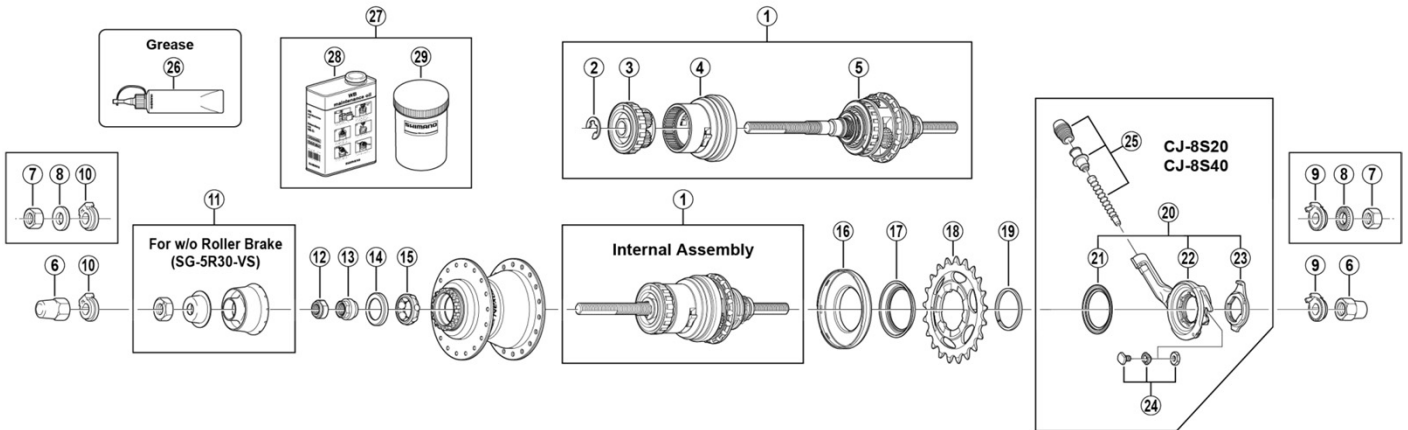

NEXUS 5-speed Internal Hub SG-5R30

ITEM NO.	SHIMANO CODE NO.	DESCRIPTION	INTERCHANGEABILITY		
			SG-5R35	SG-3R40	SG-8R31
1	Y38E98010	Internal assembly (axle length 210 mm)	B		
2	Y32532000	Stop ring (diameter 9 mm)	A		
3	Y38D98020	Carrier unit	A		
4	Y38D98030	Ring gear unit	A		
5	Y38E98020	Hub axle and driver unit (axle length 210 mm)	B		
6	Y31414010	Cap nut (3/8")	A		A
7	Y20003000	Hub nut (9 mm)	A		A
8	Y22006040	Washer (3.2 mm)	A	A	A
9	Y33Z20500	Non-turn washer 5R (yellow)	A		A
	Y33M39600	Non-turn washer 6R (silver)	A		A
	Y33M39700	Non-turn washer 7R (black)	A		A
	Y34R85010	Non-turn washer 8R (dark blue)	A		A
10	Y33M39510	Non-turn washer 5L (brown)	A		A
	Y33M39610	Non-turn washer 6L (white)	A		A
	Y33M39710	Non-turn washer 7L (gray)	A		A
	Y34R85000	Non-turn washer 8L (dark green)	A		A
11	Y38E98030	Left hand dust cap unit	B	B	B
12	Y31Z06020	Left hand cone Lock nut	A	A	A
13	Y33M37000	Left hand cone	A	A	
14	Y31Z07000	Left hand dust cap	A	A	
15	Y32190220	Ball retainer A (1/4" x 7)	A	A	
16	Y38D08000	Right hand dust cap A	A		
17	Y38D11000	Right hand dust cap D	A		
18	Y32203220	Sprocket wheel 16T (silver)	A	A	A
	Y32203420	Sprocket wheel 18T (silver)	A	A	A
	Y32203520	Sprocket wheel 19T (silver)	A	A	A
	Y32203620	Sprocket wheel 20T (silver)	A	A	A
	Y33060000	Sprocket wheel 21T (silver)	A	A	A
	Y33060100	Sprocket wheel 22T (silver)	A	A	A
19	Y32120100	Snap ring C	A	B	A
20	Y74Y98120	CJ-8S20 Cassette joint unit	A		A
	Y74Y98140	CJ-8S40 Cassette joint unit	A		A
21	Y74Y18000	Driver cap	A		A
22	Y74Y98130	CJ-8S20 Cassette joint	A		A
	Y74Y98150	CJ-8S40 Cassette joint	A		A
23	Y33Z98020	Cassette joint fixing ring	A		A
24	Y74Y98030	Inner cable fixing bolt unit	A		A
25	Y74Y98160	Outer casing holder unit for CJ-8S40	A		A
*	Y04130100	Internal hub grease (100 g)			
*	Y04130200	Internal hub grease (2.5 kg)			
27	Y00298010	Internal hub maintenance oil set	A	A	A
28	Y00201000	Internal hub maintenance oil (1 L)	A	A	A
29	Y00201100	Bottle	A	A	A