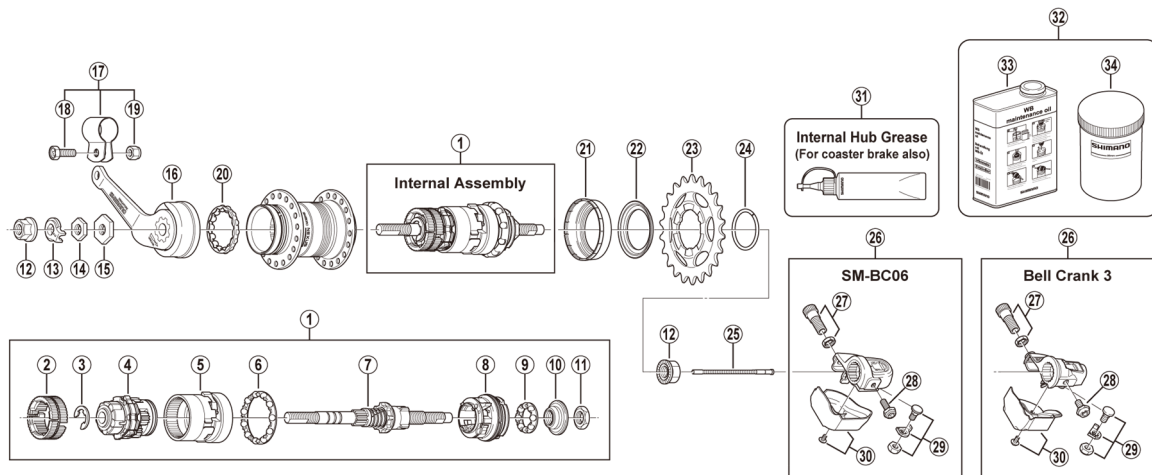

NEXUS 3-speed Hub w/Coaster Brake

SG-3C41

Inter-3 Hub Left Side Non-turn Washer Spec.

ITEM NO.	SHIMANO CODE NO.	DESCRIPTION
1	Y35U98010	Internal assembly (axle length 168 mm)
	Y33R98020	Internal assembly (axle length 175 mm)
	Y35U98020	Internal assembly (axle length 178 mm)
2	Y33R90600	Brake shoe unit
3	Y32532000	Stop ring (diameter 9 mm)
4	Y33R90700	Carrier unit
5	Y33R90800	Ring gear unit
6	Y35U98060	Ball retainer K (7/32" x 11)
7	Y33R98050	Axle unit (axle length 168 mm)
	Y33R98040	Axle unit (axle length 175 mm)
	Y35U98030	Axle unit (axle length 178 mm)
8	Y33R90400	Driver unit
9	Y35U98070	Ball retainer J (7/32" x 8)
10	Y33R90500	Right hand cone with dust seal
11	Y32139040	Right hand lock nut (4.5 mm) for axle length 168 mm/178 mm
	Y32530100	Right hand lock nut (9.9 mm) for axle length 175 mm
12	Y22015010	Flange nut
13	Y33Z20200	Non-turn washer 2 (yellow)
14	Y33R49010	Left hand lock nut (3 mm) for axle length 168 mm/178 mm
	Y33R49020	Left hand lock nut (5 mm) for axle length 175 mm
15	Y33R48010	Stop nut (3 mm)
16	Y35U98040	Brake arm unit
17	Y33F98090	Brake arm clip unit (5/8")
	Y33F98100	Brake arm clip unit (3/4")
18	Y75M06000	Clip bolt (M6 x 16)
19	Y31727200	Clip nut
20	Y33R90200	Ball retainer L (3/16" x 14)
21	Y33R05000	Right hand dust cap A
	Y33R52001	Right hand dust cap B
	Y32203200	Sprocket 16T (black)
	Y73T21830	Sprocket 18T (black)
	Y73T21930	Sprocket 19T (black)
	Y73T22030	Sprocket 20T (black)
	Y73T22130	Sprocket 21T (black)
Y73T22230	Sprocket 22T (black)	
23	Y73T22330	Sprocket 23T (black)
24	Y32520110	Snap ring C
25	Y33S91100	Push rod (81.85 mm) for axle length 168 mm
	Y33S98180	Push rod (86.85 mm) for axle length 175 mm/178 mm
26	Y6P198030	SM-BC06 Bell crank unit
	Y33S95100	Bell crank 3 unit
27	Y33S98010	Cable adjusting bolt and nut
28	Y33S74000	Bell crank body fixing screw for SM-BC06
	Y33S57000	Bell crank body fixing screw for bell crank 3
29	Y33S98030	Inner cable fixing bolt unit
30	Y6P198040	Bell crank cover and fixing screw for SM-BC06
	Y33S98020	Bell crank cover and fixing screw for bell crank 3
31	Y04130100	Internal hub grease (100 g)
	Y04130200	Internal hub grease (2.5 kg)
32	Y00298010	Internal hub maintenance oil set
33	Y00201000	Internal hub maintenance oil (1 L)
34	Y00201100	Bottle