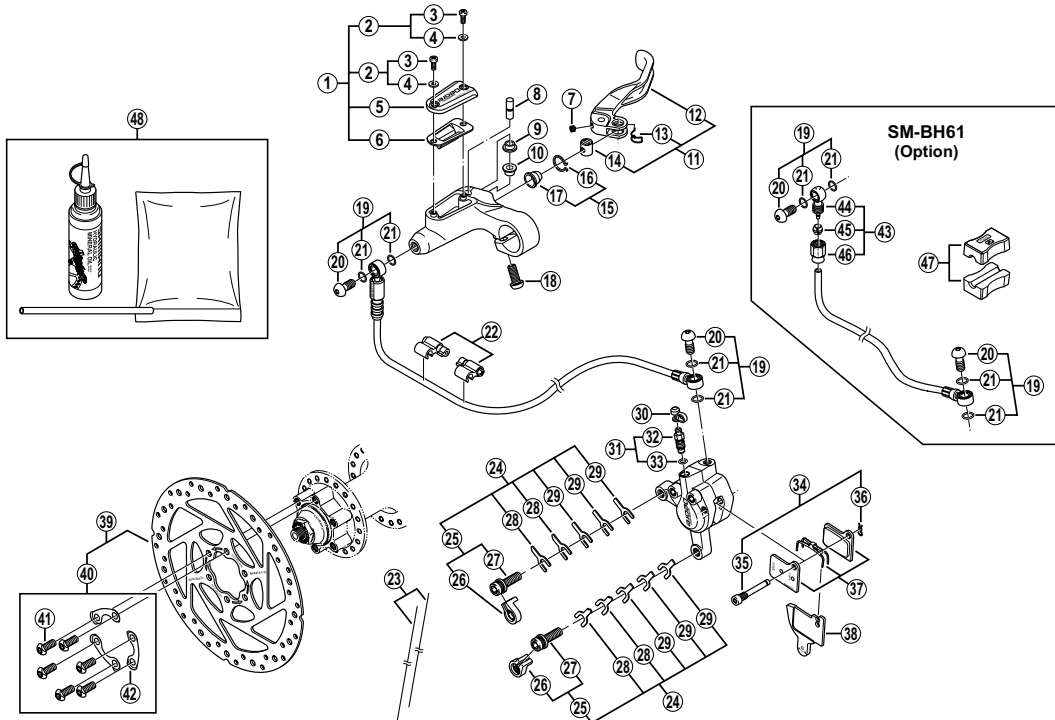

SHIMANO DEORE Rear Disc Brake

BR-M555 Brake Caliper
BL-M555 Brake Lever

SM-RT61 Disc Rotor
SM-BH60/61 Brake Hose

SM-DB-OIL Mineral Oil
SM-HANG Hose Supporter

BR-M755
 BL-M755

ITEM NO.	SHIMANO CODE NO.	DESCRIPTION	INTERCHANGEABILITY
1	Y-8SZ 98040	R.H. Lid Unit	
2	Y-8SZ 98020	Lid Fixing Screw (M3 x 8) & Washer	
3	Y-8SY 24000	Lid Fixing Screw (M3 x 8)	A
4	Y-8SZ 12000	Lid Fixing Washer	
5	Y-8SZ 09000	R.H. Lid	
6	Y-8SZ 11000	Diaphragm	
7	Y-8SZ 07000	Lever Axle Fixing Bolt	
8	Y-8SZ 06000	Lever Axle	
9	Y-8SZ 03000	Lever Axle Bush A	
10	Y-8SZ 04000	Lever Axle Bush B	
11	Y-8SZ 98030	Lever Unit	
12	Y-8SZ 05000	Lever Member	
13	Y-8SY 13000	Boss Spring	A
14	Y-8SY 98060	Reach Adjusting Boss	A
15	Y-8SY 98070	Boot & Stopper	A
16	Y-8SY 30000	Boot Stopper	A
17	Y-8SY 17000	Boot	A
18	Y-8SB 10000	Clamp Bolt (M6 x 14.8)	A
19	Y-8H0 98010	Banjo Bolt & O-Ring	
20	Y-8H0 01500	Banjo Bolt	
21	Y-8SY 28000	O-Ring	A
22	Y-830 98040	Hose Supporter A & B	
23	Y-8B2 98010	Wire (2 pcs.)	A
24	Y-8B2 98130	Caliper Fixing Bolt Unit	A
25	Y-8C4 98010	Caliper Fixing Bolt & Stop Ring	A
26	Y-8C5 11000	Stop Ring	A
27	Y-8C5 09000	Caliper Fixing Bolt (M6 x 20)	A
28	Y-8CL 13000	Spacer (0.5 mm)	A
29	Y-8CL 14000	Adjusting Washer (0.2 mm)	A
30	Y-8B2 14000	Bleed Nipple Cap	A
31	Y-8B5 98050	Bleed Nipple & Seal Ring	
32	Y-8B5 10001	Bleed Nipple	
33	Y-8B5 11001	O-Ring for Bleed Nipple	
34	Y-8B5 98030	Pad Axle & Snap Ring	
35	Y-8B5 08000	Pad Axle	
36	Y-8B2 12000	Snap Ring	A
37	Y-8B5 98010	Metal Pad (M01) & Spring	
	Y-8B5 98040	Resin Pad (M02) & Spring	
38	Y-8B5 09000	Pad Spacer	
39	Y-8HY 98010	Disc Rotor Unit (φ160 mm)	
40	Y-818 98030	Disc Rotor Fixing Bolt & Plate	A
41	Y-818 02001	Disc Rotor Fixing Bolt	A
42	Y-818 03000	Disc Rotor Fixing Plate	A
43	Y-8H1 98010	Banjo Unit	
44	Y-8H1 98020	Banjo A	
45	Y-8B5 54000	Olive	
46	Y-8B5 53000	Banjo Nut	
47	Y-8H1 98030	TL-BH61 Special Tool (2 pcs.)	
48	Y-839 98010	Mineral Oil Bleed Kit (50 ml)	A A