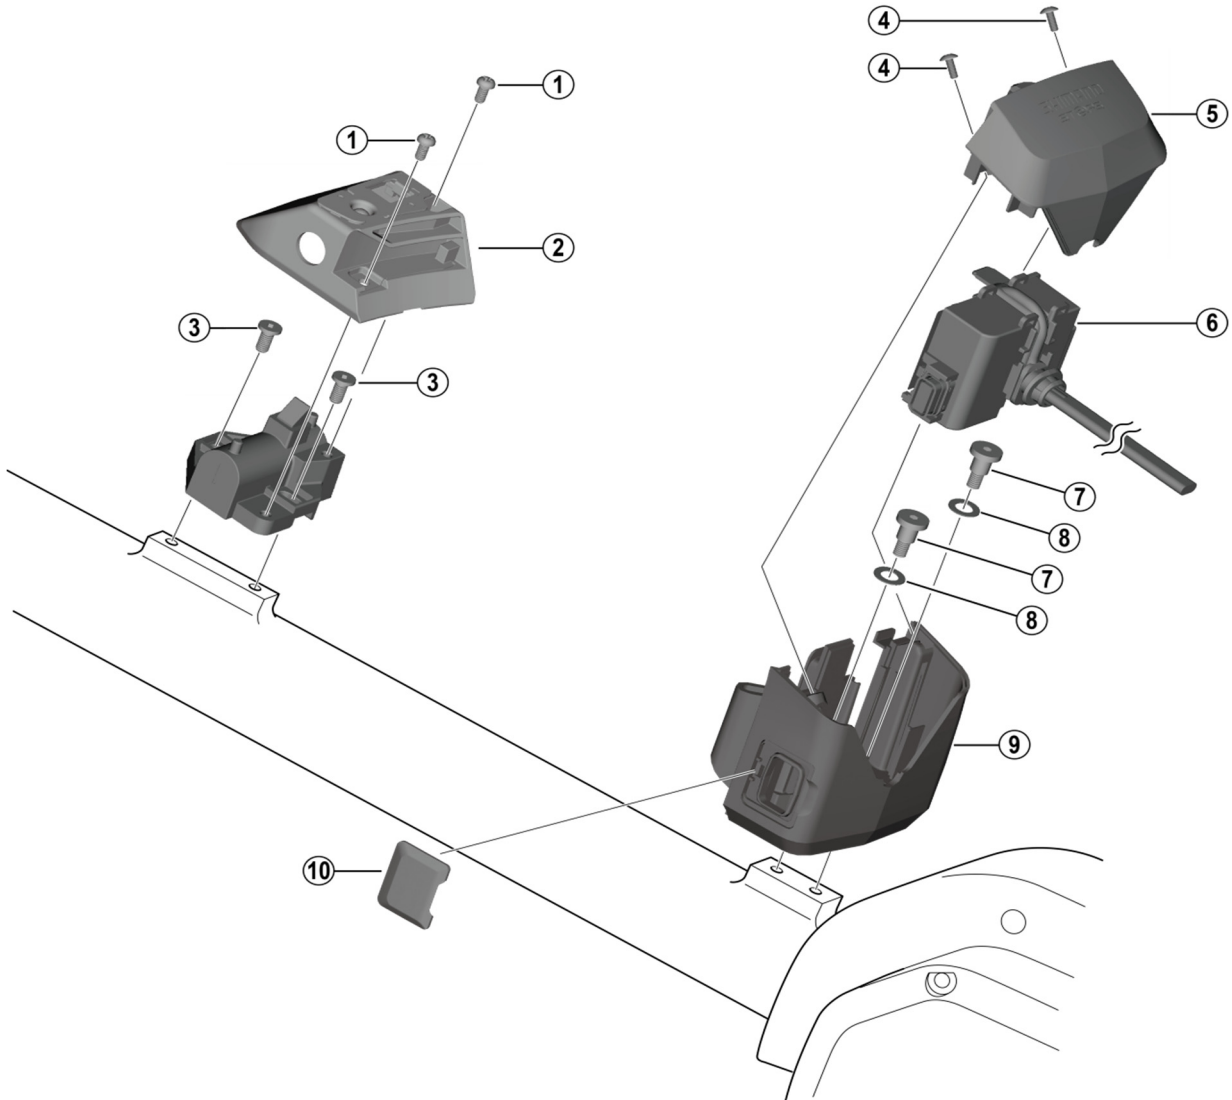

# Battery Mount BM-E6010

ITEM NO.	SHIMANO CODE NO.	DESCRIPTION
1	Y71B00002	M4 BOLT
2	Y71B00003	KEY UNIT COVER ASSY
3	Y71B00004	M5 BOLT
4	Y71B00005	M3 BOLT
* 5	Y71B00013	UPPER CASE ASSY
	Y71B00011	HARNESS ASSY (250 mm)
6	Y71B00007	HARNESS ASSY (300 mm)
	Y71B00012	HARNESS ASSY (600 mm)
7	Y71B00009	HOLDER FIXING BOLT
8	Y71B00008	RUBBER WASHER
9	Y71B00010	LOWER CASE ASSY
10	Y71B00015	Charging Port Cap