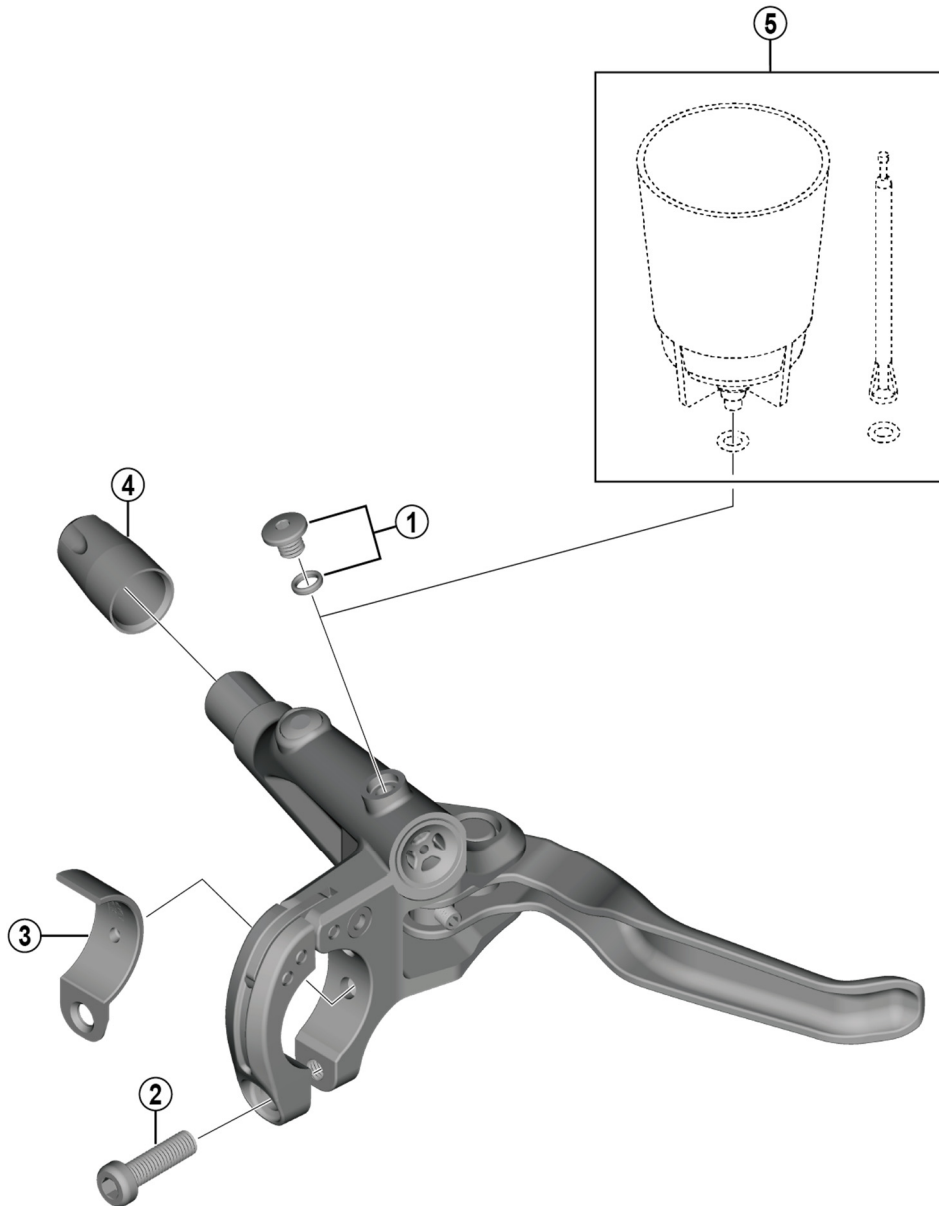

Brake Lever BL-RS600 For Disc Brake

BL-T6000

ITEM NO.	SHIMANO CODE NO.	DESCRIPTION	INTERCHANGEABILITY
1	Y8RM98010	Bleed Screw & O-Ring	A
2	Y8WS05000	Clamp Bolt (M5 x 18)	A
3	Y8WM05000	BL Band Adapter	A
4	Y8WM14000	Cover	A
5	ESMDISCBP	Funnel & Oil Stopper	A

A: Same parts.

B: Parts are usable, but differ in materials, appearance, finish, size, etc.

Absence of mark indicates non-interchangeability.

Specifications are subject to change without notice.

Jun.-2017-4272