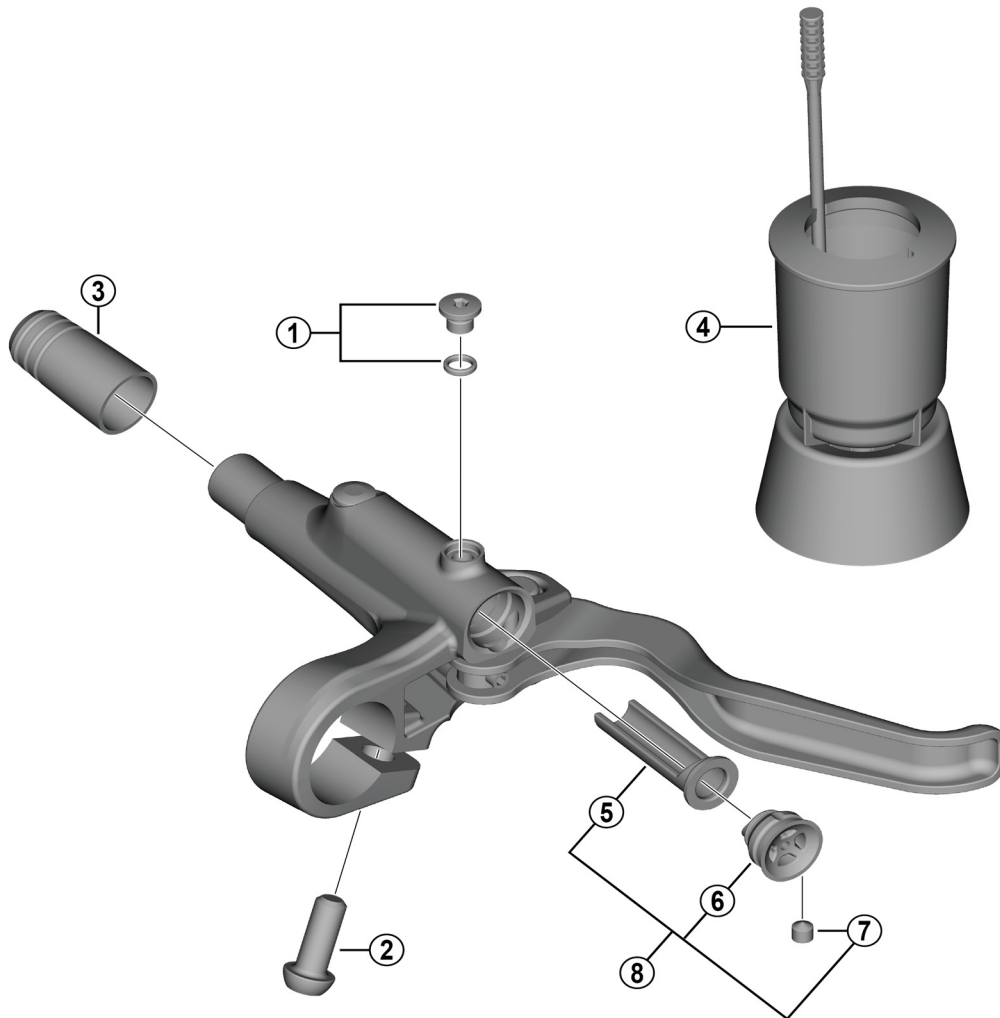

Brake Lever  
**BL-MT201** For Disc Brake

| ITEM NO. | SHIMANO CODE NO. | DESCRIPTION                       |
|----------|------------------|-----------------------------------|
| 1        | Y0GG98020        | Bleed screw and O-ring            |
| 2        | Y6TP12000        | Clamp screw (M6 x 16)             |
| 3        | Y1XW04000        | Hose cover                        |
| * 4      | Y13000100        | TL-BR003 Funnel unit for M5 screw |
| * 5      | Y1XW9801T        | Diaphragm                         |
| * 6      | Y1XW9802T        | Cap                               |
| * 7      | Y1XW9803T        | Fixing screw                      |
| * 8      | Y1XW98010        | Diaphragm unit                    |