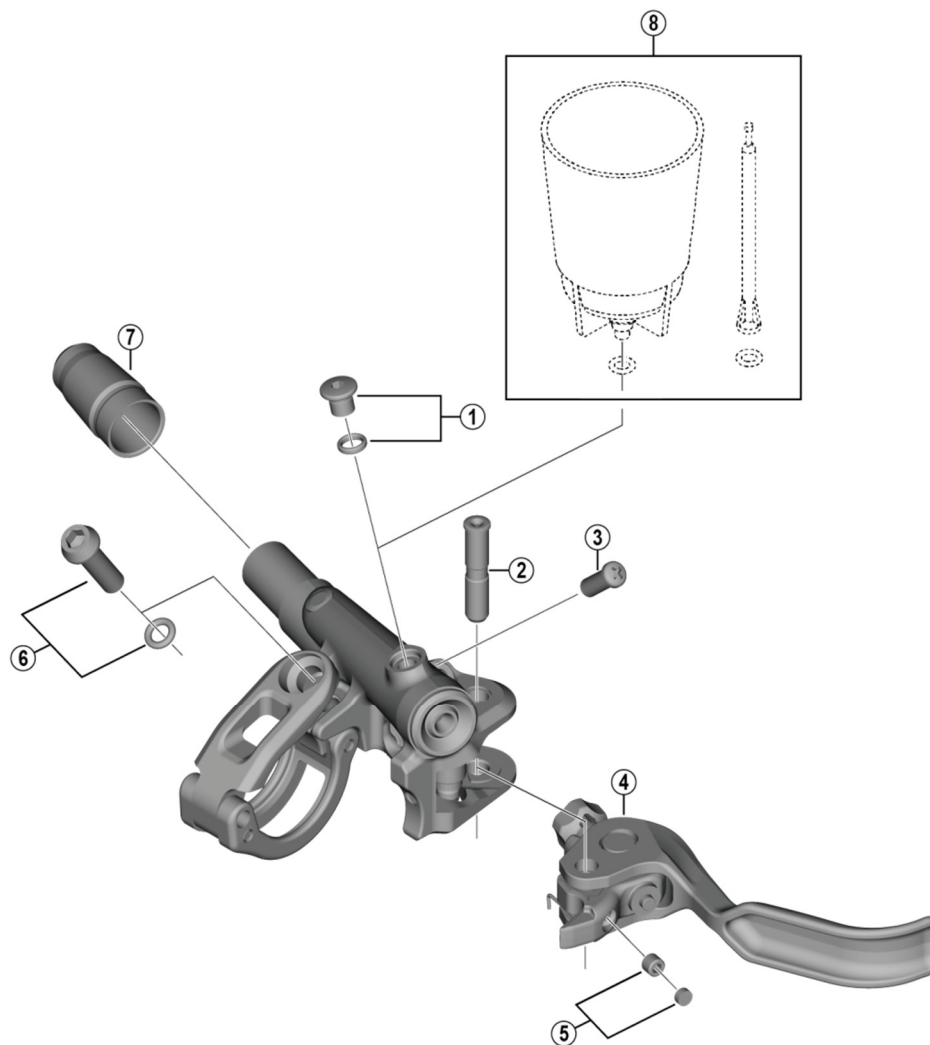

# XTR Brake Lever

## BL-M9120 For Disc Brake

ITEM NO.	SHIMANO CODE NO.	DESCRIPTION
1	Y8V398010	Bleed Screw (M5 x 4.7) & O-Ring
2	Y8V308000	Lever Axle
3	Y8V338000	Stroke Adjust Screw
4	Y1XK98010	Lever Member Unit
5	Y8V398040	Lever Axle Fixing Bolt & Cap
6	Y1XK98020	Clamp Bolt (M5 x17) & O-Ring
7	Y1XJ16000	Cover
8	ESMDISCBP	Funnel & Oil Stopper