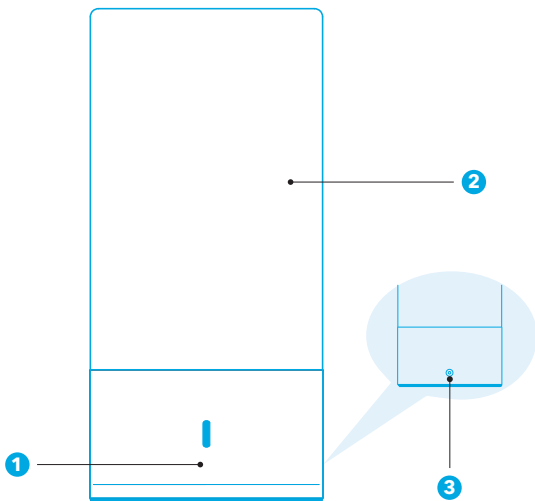

## Device Overview

1. Touch Control (metal base)
2. Light Area
3. DC Connector