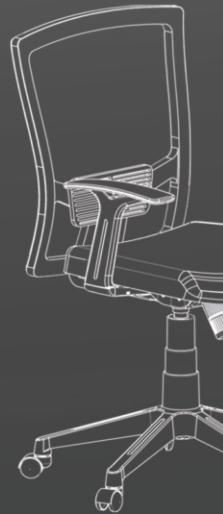

Ergonomically Designed Backrest to Deliver All-day-long Comfort.

PP Moulded Breathable Mesh Backrest

Fixed Lumbar Support

Moulded PU Foam Seat Upholstered with Fabric

Fixed Armrest Designed to Match Back Trim

Synchro with Upright Locking Mechanism

Nylon Base with Nylon Castors

Engineered to assure ergonomic alignment and support

Manufactured to our highest quality standards

Easy to Assemble