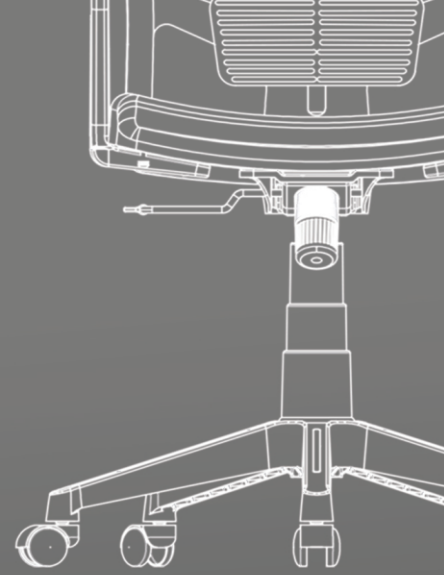

Ergonomically Designed Backrest to Deliver All-day-long Comfort.

PP Moulded Breathable Mesh Backrest

Fixed Lumbar Support

Moulded PU Foam Seat Upholstered with Fabric

Fixed Armrest Designed to Match Back Trim

Synchro with Upright Locking Mechanism

Nylon Base with Nylon Castors

Engineered to assure ergonomic alignment and support

Manufactured to our highest quality standards

Easy to Assemble