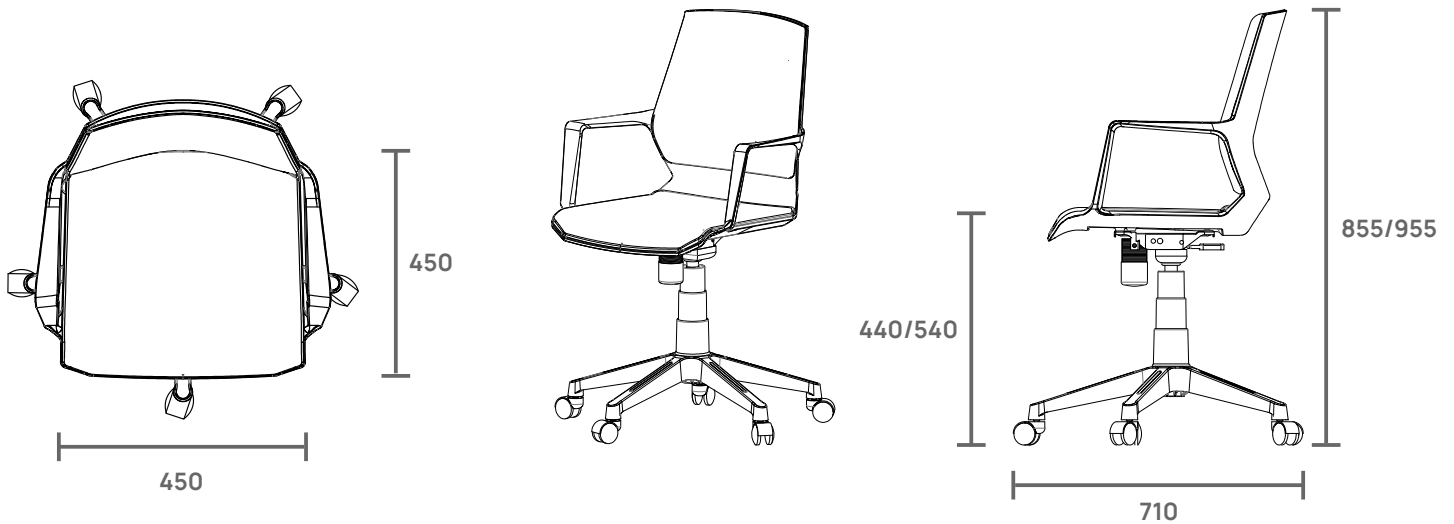

## Chair Dimension

	Length	Depth	Height
Mid Back	710	710	855/955

All Dimension in mm

Also Available in  
Black Sheel and Nylon Star Base