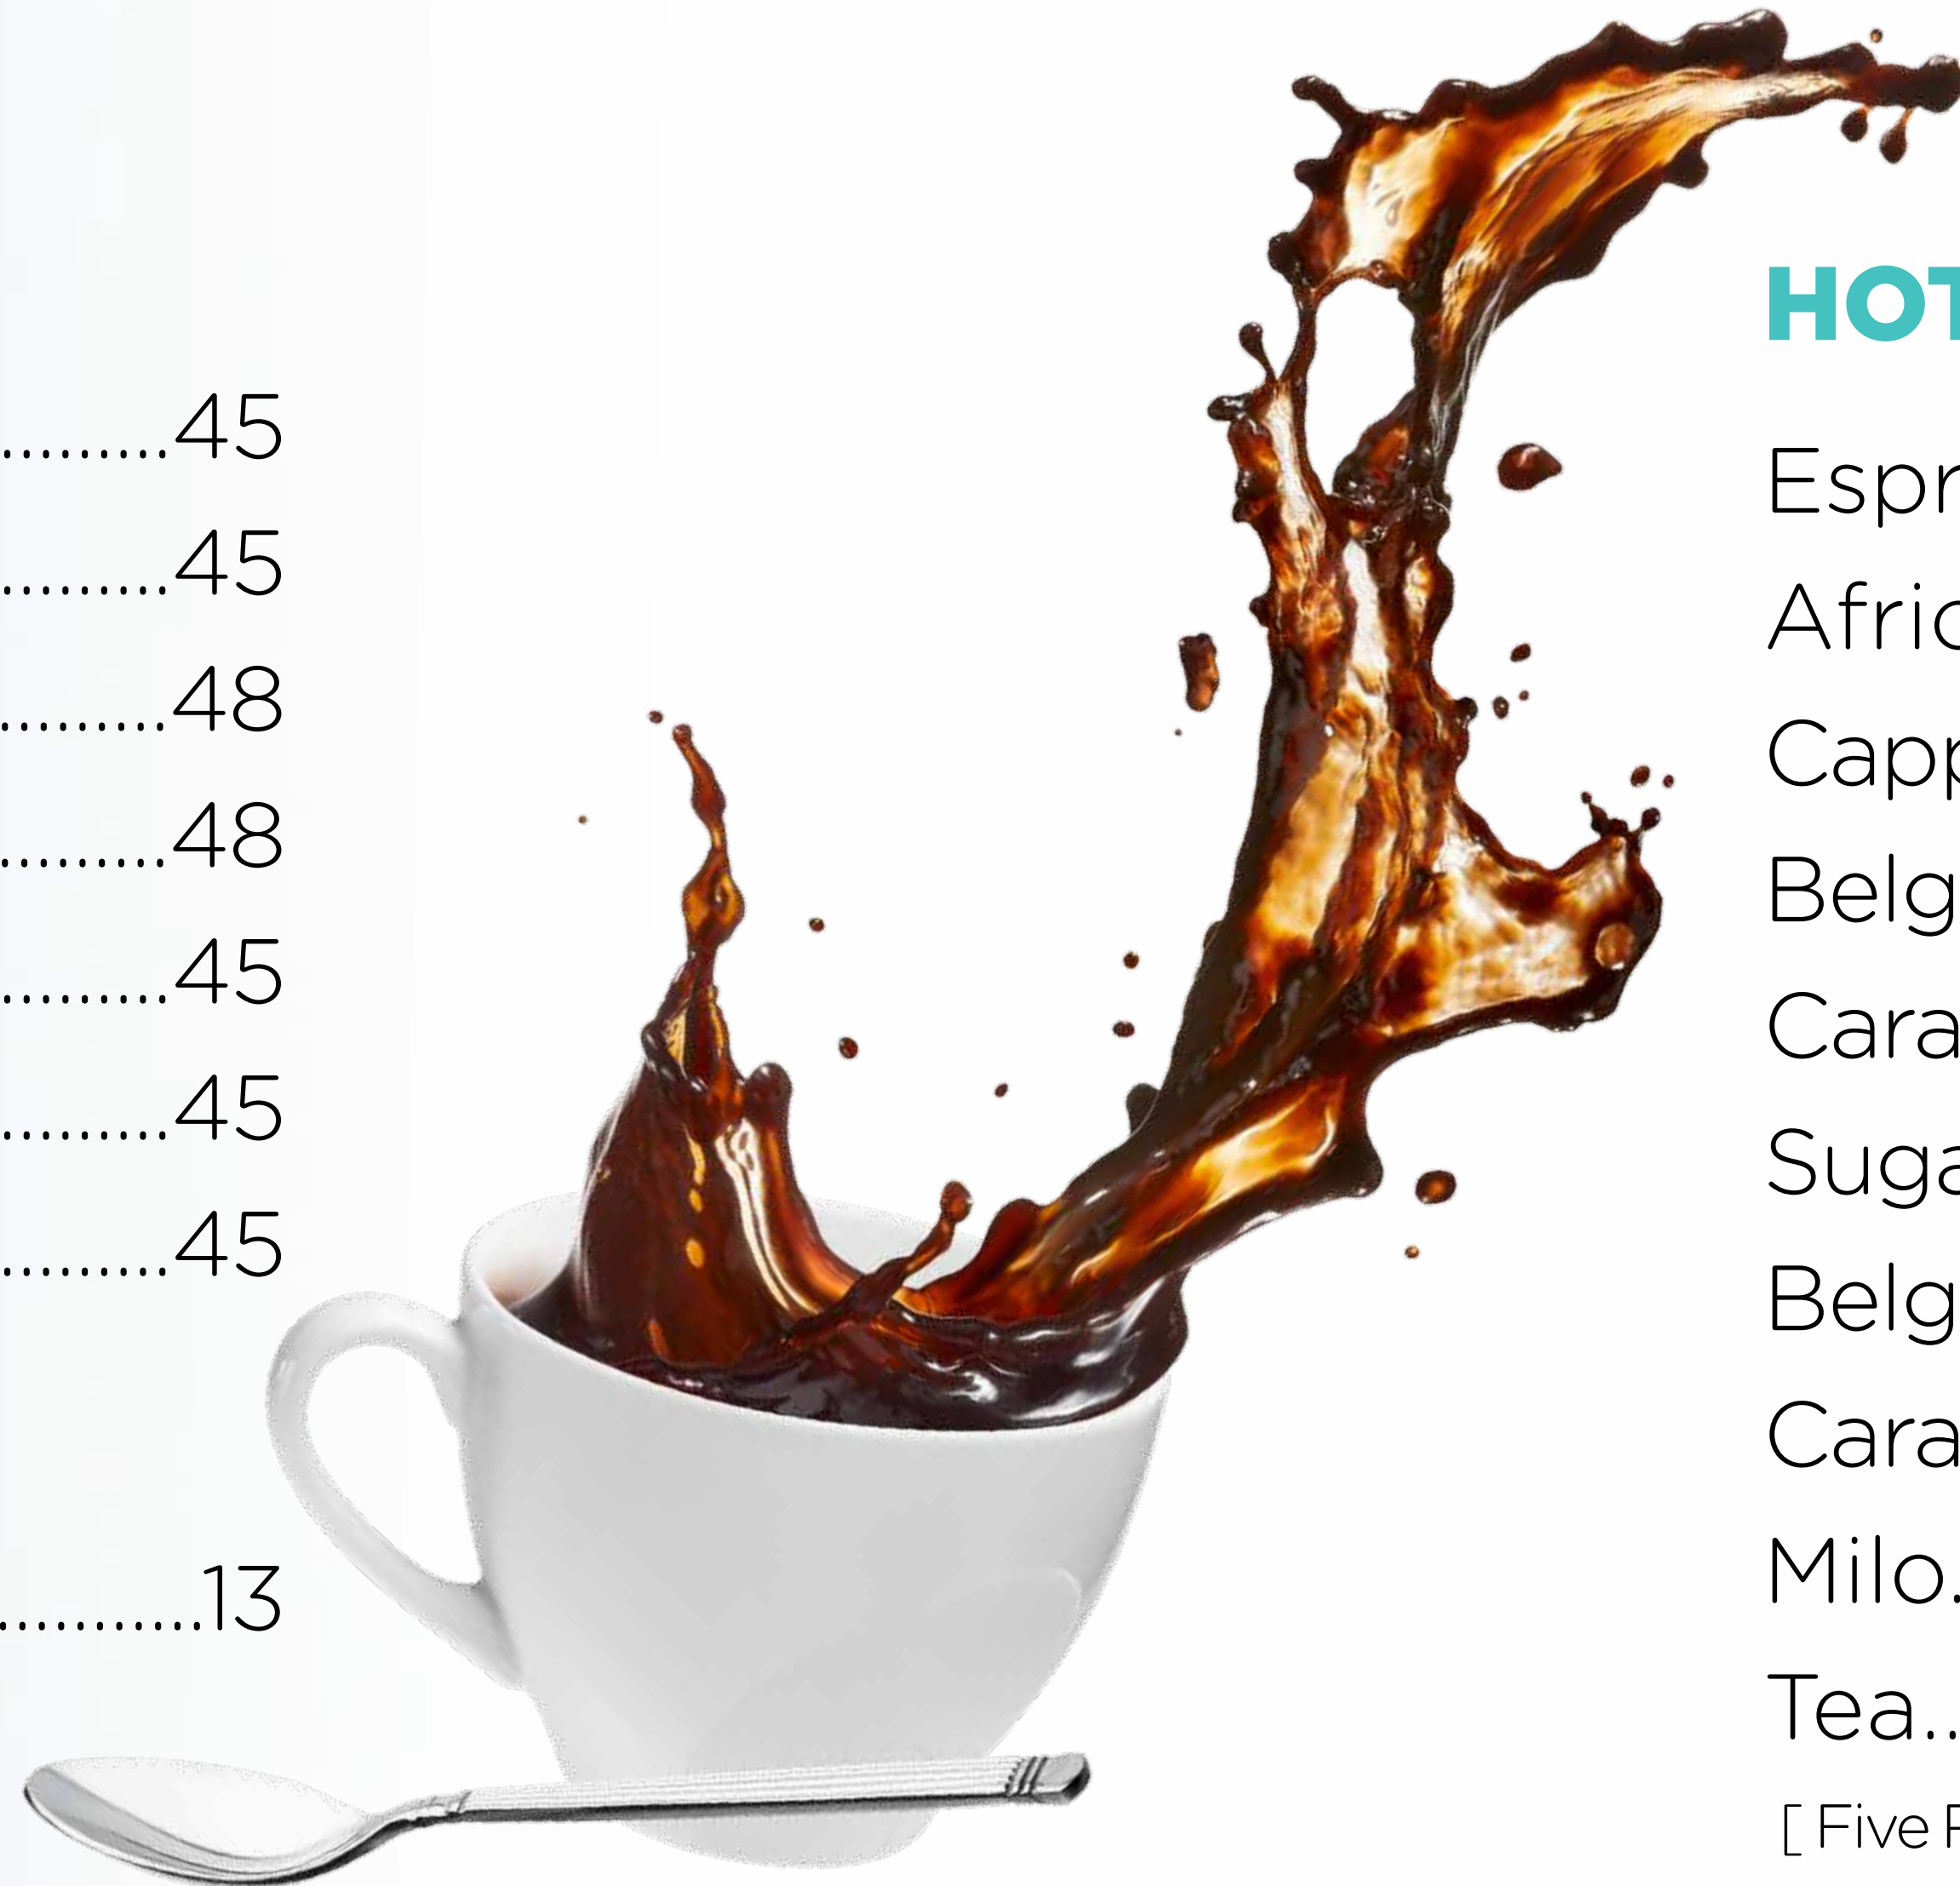

Have you tried our **Signature Blend Coffee?**

ICE DRINKS

Ice Chai.....	45
Ice Coffee.....	45
Ice Mocha.....	48
Ice Caramel Coffee.....	48
Ice Belgian Choc.....	45
Ice Caramel.....	45
Ice Milo Dinosaur.....	45

WATER

Thirsti Water.....	13

HOT DRINKS

Espresso.....	19
Africano.....	21
Cappuccino.....	25
Belgian Mocha.....	35
Caramel Coffee.....	35
Sugarlicious Chai Latte.....	28
Belgian Hot Chocolate.....	25
Caramel Latte.....	30
Milo.....	25
Tea.....	20

[Five Roses | Earl Grey | Green Mint | Rooibos]