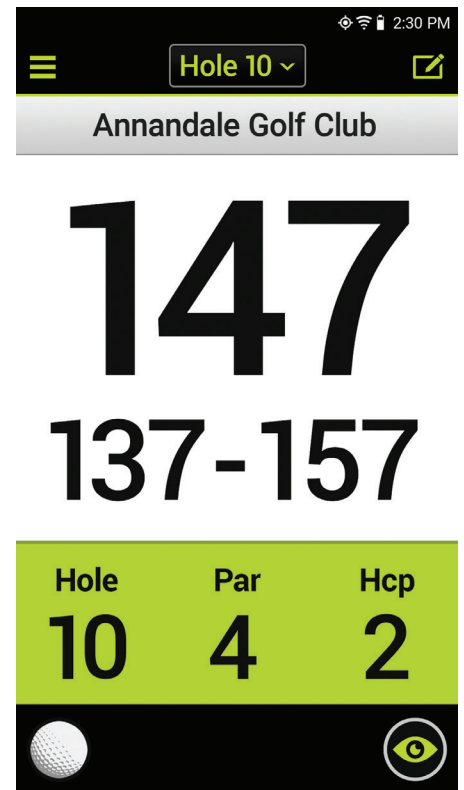

SKYCADDIE SX400

SKYCADDIE SX400 VS. OTHERS

COMPETITOR #1

COMPETITOR #2

TECHNICAL SPECIFICATIONS

- Size: 5" x 2.4" x 0.7" inch (127 mm x 60.96 x 17.78 mm)
- Weight: Approximately 6.6 ounces (200 grams)
- Display: 4" LCD touch screen, 540 x 1080 resolution
- Battery: Hi-capacity rechargeable Li-Polymer battery. 12-14 hours continuous use.
- Water resistance: IPX 7
- Languages: English

ADDITIONAL FEATURES:

- HoleVue with Integrated Targets. Simply double tap to reveal critical distances to hazards, carries & layups
- New Dynamic HoleVue with full pinch & zoom provides multiple views and a stunning visual experience
- Dynamic RangeVue yardage arcs provides quick distance information with Club Ranges
- Patented IntelliGreen Technology, the exact shape of the green that rotates to match your angle of approach
- IntelliGreen Pro displays major tiers, contours, false fronts
- PinPoint Technology provides the ability to get distances to the pin
- IntelliPath not only provides the distance to your intended target, but also automatically provides the distance to every other relevant attribute of course along and beyond your target line.
- Shot Tracking: With a simple button click, track the club, location and distance of each shot in real-time as you play.
- Big Number Mode. Front, Center, Back distances with ultra large numbers
- Intelligent Automation provides an almost touchless and buttonless experience from the parking lot to the 19th hole
- Measure the distance you hit any shot and learn your club distances
- Digital Scoring w/ AutoView displays full scorecard in landscape view with a simple twist
- Stat Tracking: putts and fairways hit or miss

HOLEVUE WITH INTEGRATED TARGETS

INTELLIGREEN PRO TECHNOLOGY

BIG NUMBER MODE