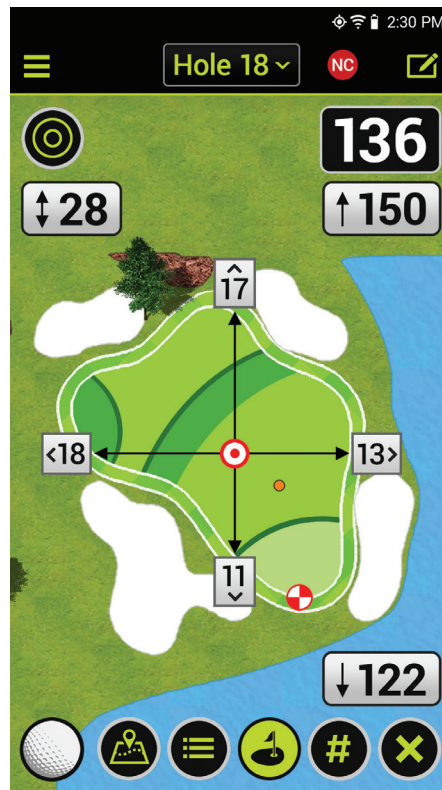

INTELLIGREEN PRO TECHNOLOGY