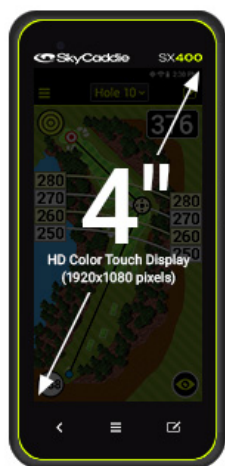

INTRODUCING THE SKYCADDIE SX400

POWERFUL INFORMATION TO HELP YOU PLAY YOUR BEST

Golf's Most Brilliant GPS Display

Golf's most brilliant display with responsive and easy to use 4" touch screen

Ground Verified Course Maps

Pre-loaded with over 35,000 of SkyGolf's error corrected course maps for unmatched accuracy.

Cut the Cord

WiFi connectivity to streamline updates & course downloads on demand. No need to connect to a computer.

See Everything, Miss Nothing

HD graphics provide multiple views and a stunning visual experience. See the entire hole from your point of view.

Sleek, Compact Design & Water-resistant

With a large battery, the SX400 is ready for extended playing time for that emergency 9, or even 18 more holes. The SX400 provides enhanced accuracy and overall better performance under tough conditions or tree cover.

SKYCADDIE SX400

SKYCADDIE SX400 VS. OTHERS

COMPETITOR #1

COMPETITOR #2

TECHNICAL SPECIFICATIONS

- Size: 5" x 2.4" x 0.7" inch (127 mm x 60.96 x 17.78 mm)
- Weight: Approximately 6.6 ounces (200 grams)
- Display: 4" LCD touch screen, 540 x 1080 resolution
- Battery: Hi-capacity rechargeable Li-Polymer battery. 12-14 hours continuous use.
- Water resistance: IPX 7
- Languages: English