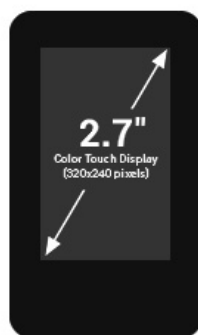

Pre-loaded with over 35,000 of SkyGolf's error corrected course maps for unmatched accuracy.

Cut the Cord

WiFi connectivity to streamline updates & course downloads on demand. No need to connect to a computer.

See Everything, Miss Nothing

HD graphics provide multiple views and a stunning visual experience. See the entire hole from your point of view.

Sleek, Compact Design & Water-resistant

With a large battery, the SX400 is ready for extended playing time for that emergency 9, or even 18 more holes. The SX400 provides enhanced accuracy and overall better performance under tough conditions or tree cover.

SKYCADDIE SX400

SKYCADDIE SX400 VS. OTHERS

COMPETITOR #1

COMPETITOR #2

TECHNICAL SPECIFICATIONS

- Size: 5" x 2.4" x 0.7" inch (127 mm x 60.96 x 17.78 mm)
- Weight: Approximately 6.6 ounces (200 grams)
- Display: 4" LCD touch screen, 540 x 1080 resolution
- Battery: Hi-capacity rechargeable Li-Polymer battery. 12-14 hours continuous use.
- Water resistance: IPX 7
- Languages: English