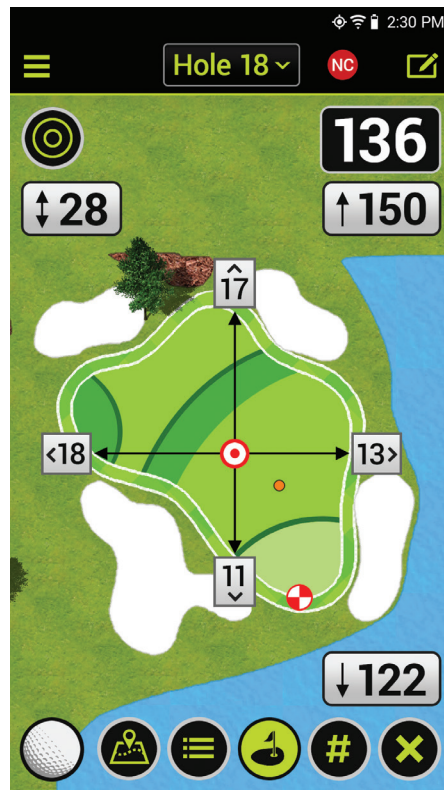

Powered By
SkyGolf®
THE TRUE MEASURE OF THE GAME™

PRECISION MEETS POWER WITH *Multi-GPS Technology*

SkyCaddie® PRO 5X

ADDITIONAL FEATURES:

- HoleVue with Integrated Targets. Simply double tap to reveal critical distances to hazards, carries & layups
- New Dynamic HoleVue with full pinch & zoom provides multiple views and a stunning visual experience
- Dynamic RangeVue yardage arcs provides quick distance information with Club Ranges
- Patented IntelliGreen Technology, the exact shape of the green that rotates to match your angle of approach
- IntelliGreen Pro displays major tiers, contours, false fronts
- PinPoint Technology provides the ability to get distances to the pin
- IntelliPath not only provides the distance to your intended target, but also automatically provides the distance to every other relevant attribute of course along and beyond your target line.
- Shot Tracking: With a simple button click, track the club, location and distance of each shot in real-time as you play.
- Big Number Mode. Front, Center, Back distances with ultra large numbers
- Intelligent Automation provides an almost touchless and buttonless experience from the parking lot to the 19th hole
- Measure the distance you hit any shot and learn your club distances
- Digital Scoring w/ AutoView displays full scorecard in landscape view with a simple twist
- Stat Tracking: putts and fairways hit or miss

The #1 Rated and Most Trusted Rangefinder in Golf

HOLEVUE WITH INTEGRATED TARGETS

INTELLIGREEN PRO TECHNOLOGY

BIG NUMBER MODE

www.skygolf.com

©2022 SkyHawke Technologies, LLC. All rights reserved. SkyGolf®, SkyCaddie®, SkyCaddie Mobile™, SkyGolf 360™, IntelliGreen® and TrueGround® are trademarks of SkyHawke Technologies, LLC. All other trademarks and copyrights are the property of their respective owners. U.S. Patent No. 7,118,498; 8,221,269; 8,556,752; 8,172,702; 8,523,711; 7,121,962; 8,758,170; 6,456,938; 8,758,170 and patent pending.