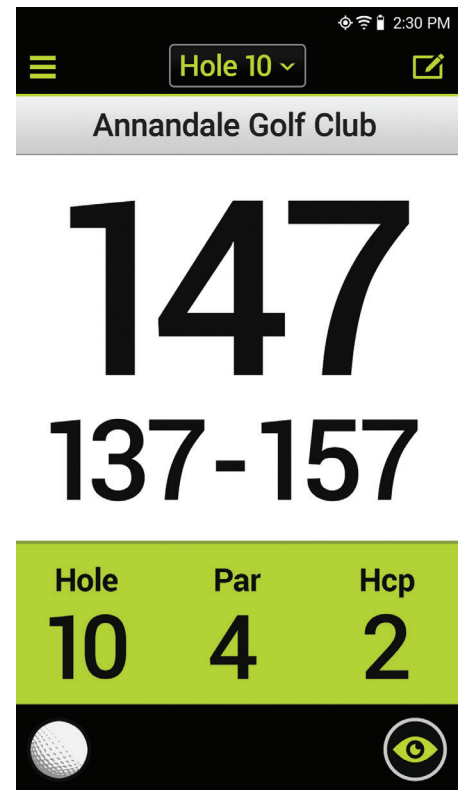

Powered By
SkyGolf®
THE TRUE MEASURE OF THE GAME™

PRECISION MEETS POWER WITH *Multi-GPS Technology*

SkyCaddie® PRO 5X

ADDITIONAL FEATURES:

- HoleVue with Integrated Targets. Simply double tap to reveal critical distances to hazards, carries & layups
- New Dynamic HoleVue with full pinch & zoom provides multiple views and a stunning visual experience
- Dynamic RangeVue yardage arcs provides quick distance information with Club Ranges
- Patented IntelliGreen Technology, the exact shape of the green that rotates to match your angle of approach
- IntelliGreen Pro displays major tiers, contours, false fronts
- PinPoint Technology provides the ability to get distances to the pin
- IntelliPath not only provides the distance to your intended target, but also automatically provides the distance to every other relevant attribute of course along and beyond your target line.
- Shot Tracking: With a simple button click, track the club, location and distance of each shot in real-time as you play.
- Big Number Mode. Front, Center, Back distances with ultra large numbers
- Intelligent Automation provides an almost touchless and buttonless experience from the parking lot to the 19th hole
- Measure the distance you hit any shot and learn your club distances
- Digital Scoring w/ AutoView displays full scorecard in landscape view with a simple twist
- Stat Tracking: putts and fairways hit or miss

The #1 Rated and Most Trusted Rangefinder in Golf

HOLEVUE WITH INTEGRATED TARGETS

INTELLIGREEN PRO TECHNOLOGY

BIG NUMBER MODE

www.skygolf.com

©2022 SkyHawke Technologies, LLC. All rights reserved. SkyGolf®, SkyCaddie®, SkyCaddie Mobile™, SkyGolf 360™, IntelliGreen® and TrueGround® are trademarks of SkyHawke Technologies, LLC. All other trademarks and copyrights are the property of their respective owners. U.S. Patent No. 7,118,498; 8,221,269; 8,556,752; 8,172,702; 8,523,711; 7,121,962; 8,758,170; 6,456,938; 8,758,170 and patent pending.