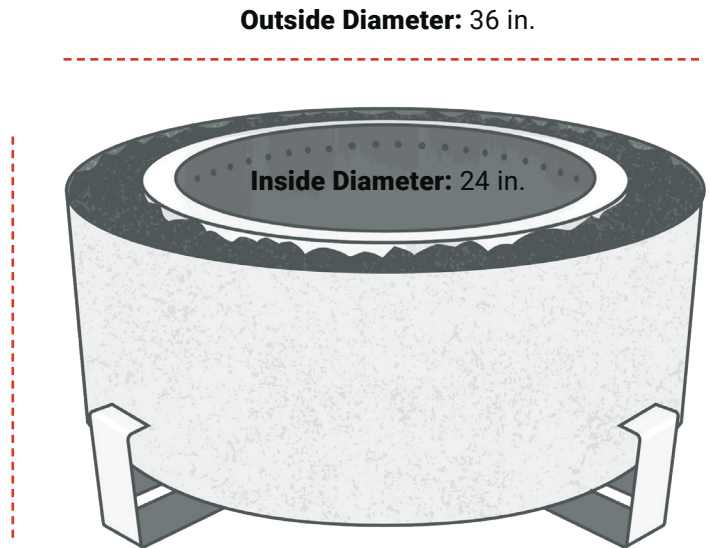

LUXEVE[®]

SMOKELESS FIRE PIT

SMOKELESS FIRE PIT SPECIFICATIONS

SKU: LU-24SLFP-(BV, ER, SV, WR)

Height: 15 in.

BUILT WITH INFERNO X AIRFLOW™ TECHNOLOGY

MATERIAL:

304 Stainless Steel

DIMENSIONS:

Inside Diameter: 24 in.

Outside Diameter of Bowl: 33 in.

Outside Diameter of Bowl + Legs: 36 in.

Inside Height: 12 in.

Total Height: 15 in.

Weight: 135.5 lbs. (with glass); 122.5 lbs. (without glass)