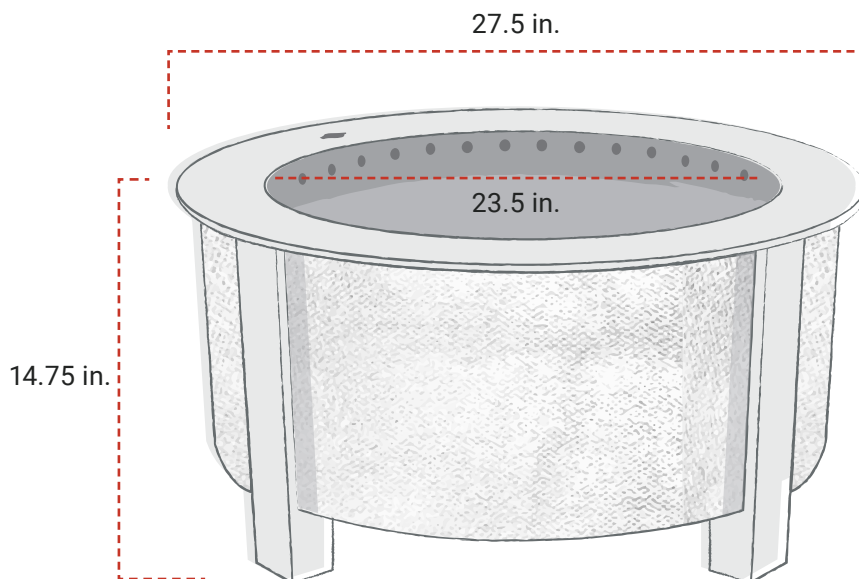

X SERIES 24

SMOKELESS FIRE PIT SPECIFICATIONS

SKU: BR-X24P; BR-X24S