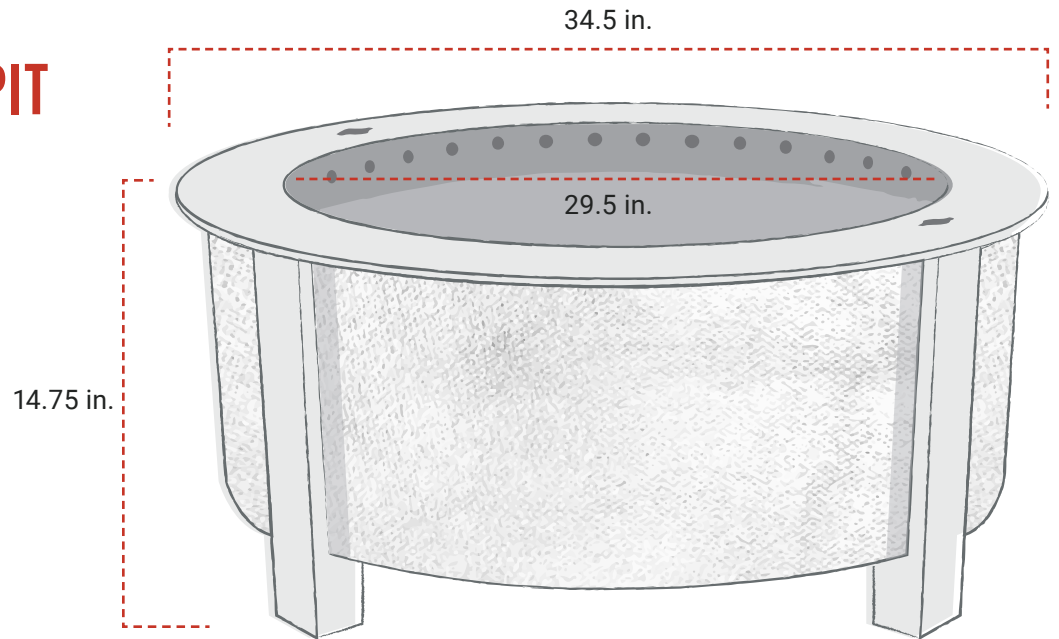

X SERIES 30

SMOKELESS FIRE PIT SPECIFICATIONS

SKU: BR-X30P; BR-X30S