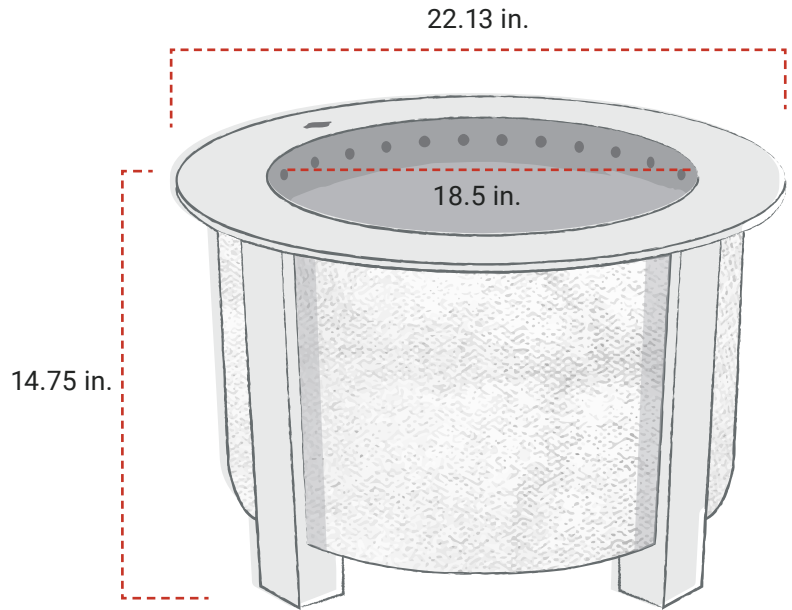

X SERIES 19

SMOKELESS FIRE PIT SPECIFICATIONS

SKU: BR-X19P; BR-X19S