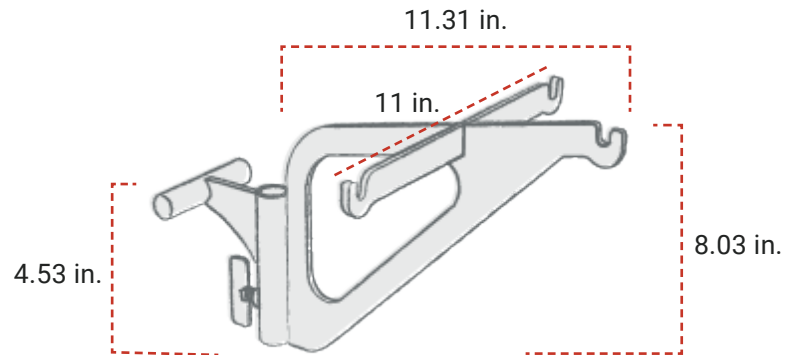

KETTLE HOOK X19

KETTLE HOOK SPECIFICATIONS

SKU: BR-KH19

PAIR WITH THE BREEO OUTPOST™ 19 GRILL

MATERIAL:

Kettle Hook:
Stainless Steel

DIMENSIONS:

Hook Width: 11.31 in.
Support Height: 4.53 in.
Cross Bar Width: 11 in.
Total Width: 15.28 in.
Total Height: 8.03 in.
Total Weight: 2 lbs. 14.5 oz.

**Max Weight with Outpost™ 19
Grill and Kettle Hook**

X Series 19: 25 lbs.
X Series 24: 52.5 lbs.
X Series 30: 80 lbs.

*(Weight limits with weight oriented
180 degrees opposite the pit)*