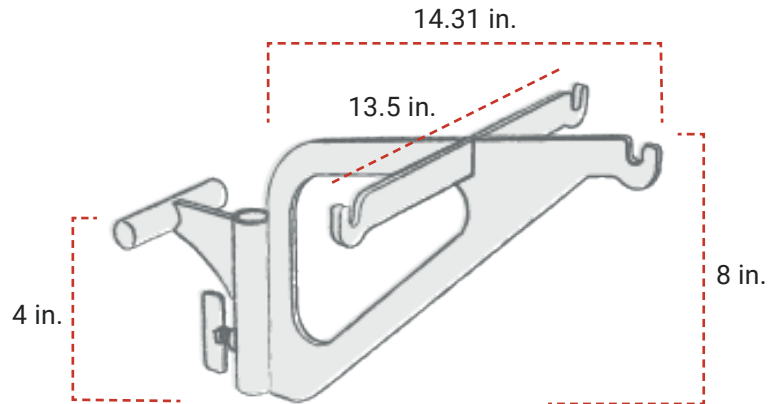

KETTLE HOOK X24

KETTLE HOOK SPECIFICATIONS

SKU: BR-KH24

PAIR WITH THE BREEO OUTPOST™ 24 GRILL

MATERIAL:

Kettle Hook:
Stainless Steel

DIMENSIONS:

Hook Width: 14.31 in.
Support Height: 4 in.
Cross Bar Width: 13.5 in.
Total Width: 18.88 in.
Total Height: 8 in.
Total Weight: 3 lbs. 10.5 oz.

**Max Weight with Outpost™ 24
Grill and Kettle Hook**

X Series 19: 20 lbs.

X Series 24: 40 lbs.

X Series 30: 70 lbs.

*(Weight limits with weight oriented
180 degrees opposite the pit)*