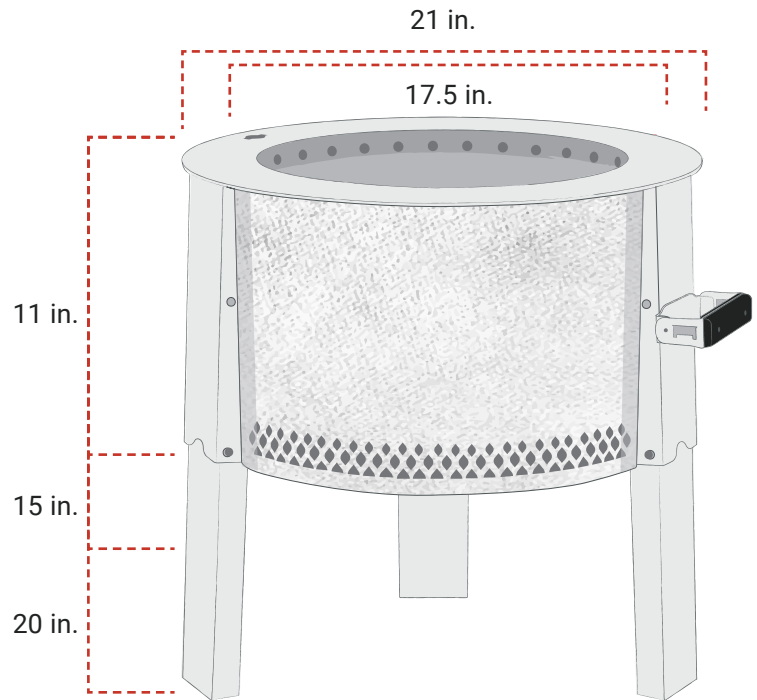

Y SERIES

SMOKELESS FIRE PIT SPECIFICATIONS

SKU: BR-YS-SS

SMOKELESS FIRE ON THE GO

MATERIAL:

Outer Ring/Inner Fire Bowl:

304 Stainless Steel

Legs: 304 Stainless Steel

Rim: 304 Stainless Steel

Handle: Pakka Wood

DIMENSIONS:

Outside Diameter of Rim: 21 in.

Inside Diameter of Wall: 17.5 in.

Rim Width: 3 in.

Stow Height: 11 in.

Burn Height: 15 in.

Cook Height: 20 in.

Weight: 31 lbs.

WWW.BREEO.CO