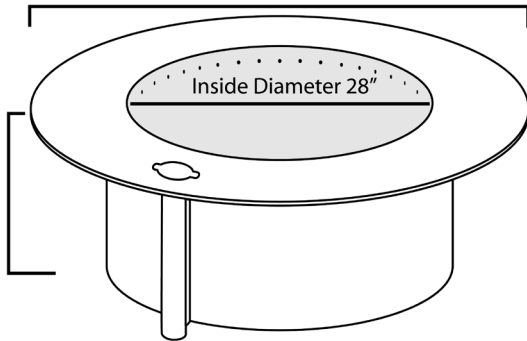

Zentro 24" Round Fire Pit - Steel Painted Black or 304 Stainless Steel

SKU: ZO-24SLFP OR ZO-24SLFP-SS

Fits into 27"-33" Inside Diameter of Block, Paver, or Stone Surround

Inside Diameter:	24 in.
Outside Diameter of Fire Bowl:	25 in.
Outside Diameter of Fire Bowl with Accessory Post Sleeve:	26 in.
Outside Diameter of Flange:	35 in.
Accessory Post Sleeve:	1 in.
Flange Width:	6.5 in.
Inside Height:	11.5 in.
Total Height:	12 in.
Weight (Steel):	99 lbs.
Weight (Stainless Steel):	105 lbs.

Outside Diameter 39"

Inside Diameter 28"

Height 12"