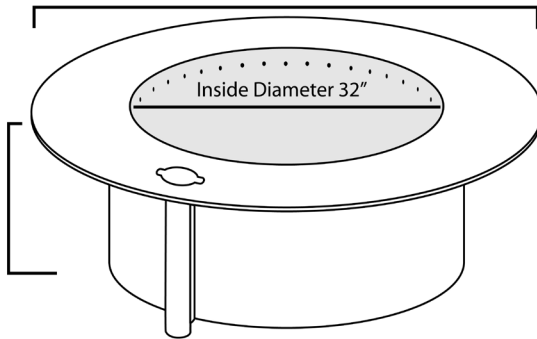

Zentro 28" Round Fire Pit - Steel Painted Black or 304 Stainless Steel

SKU: ZO-28SLFP OR ZO-28SLFP-SS

Fits into 31"-37" Inside Diameter of Block, Paver, or Stone Surround

Inside Diameter:	28 in.
Outside Diameter of Fire Bowl:	29 in.
Outside Diameter of Fire Bowl with Accessory Post Sleeve:	30 in.
Outside Diameter of Flange:	39 in.
Accessory Post Sleeve:	1 in.
Flange Width:	6.5 in.
Inside Height:	11.5 in.
Total Height:	12 in.
Weight (Steel):	120 lbs.
Weight (Stainless Steel):	127 lbs.

Outside Diameter 43"

Inside Diameter 32"

Height 12"