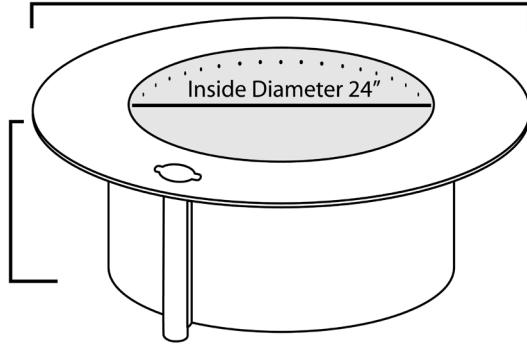

BREEO

ZENTRO ROUND SMOKELESS FIRE PIT SPECIFICATIONS

Outside Diameter 35"

Inside Diameter 24"

Height 12"

Zentro 24" Round Fire Pit - Steel Painted Black or 304 Stainless Steel

SKU: ZO-24SLFP OR ZO-24SLFP-SS

Fits into 27"-33" Inside Diameter of Block, Paver, or Stone Surround

Inside Diameter:	24 in.
Outside Diameter of Fire Bowl:	25 in.
Outside Diameter of Fire Bowl with Accessory Post Sleeve:	26 in.
Outside Diameter of Flange:	35 in.
Accessory Post Sleeve:	1 in.
Flange Width:	6.5 in.
Inside Height:	11.5 in.
Total Height:	12 in.
Weight (Steel):	99 lbs.
Weight (Stainless Steel):	105 lbs.

Inside Diameter:	28 in.
Outside Diameter of Fire Bowl:	29 in.
Outside Diameter of Fire Bowl with Accessory Post Sleeve:	30 in.
Outside Diameter of Flange:	39 in.
Accessory Post Sleeve:	1 in.
Flange Width:	6.5 in.
Inside Height:	11.5 in.
Total Height:	12 in.
Weight (Steel):	120 lbs.
Weight (Stainless Steel):	127 lbs.

Inside Diameter:	32 in.
Outside Diameter of Fire Bowl:	33 in.
Outside Diameter of Fire Bowl with Accessory Post Sleeve:	34 in.
Outside Diameter of Flange:	43 in.
Accessory Post Sleeve:	1 in.
Flange Width:	6.5 in.
Inside Height:	11.5 in.
Total Height:	12 in.
Weight (Steel):	129 lbs.
Weight (Stainless Steel):	136 lbs.