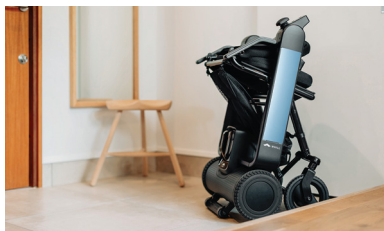

*Model Fi is not to be used as a seat while it is being transported.

The information contained herein is correct at the time of printing, and we reserve the right to alter specifications without prior notice.