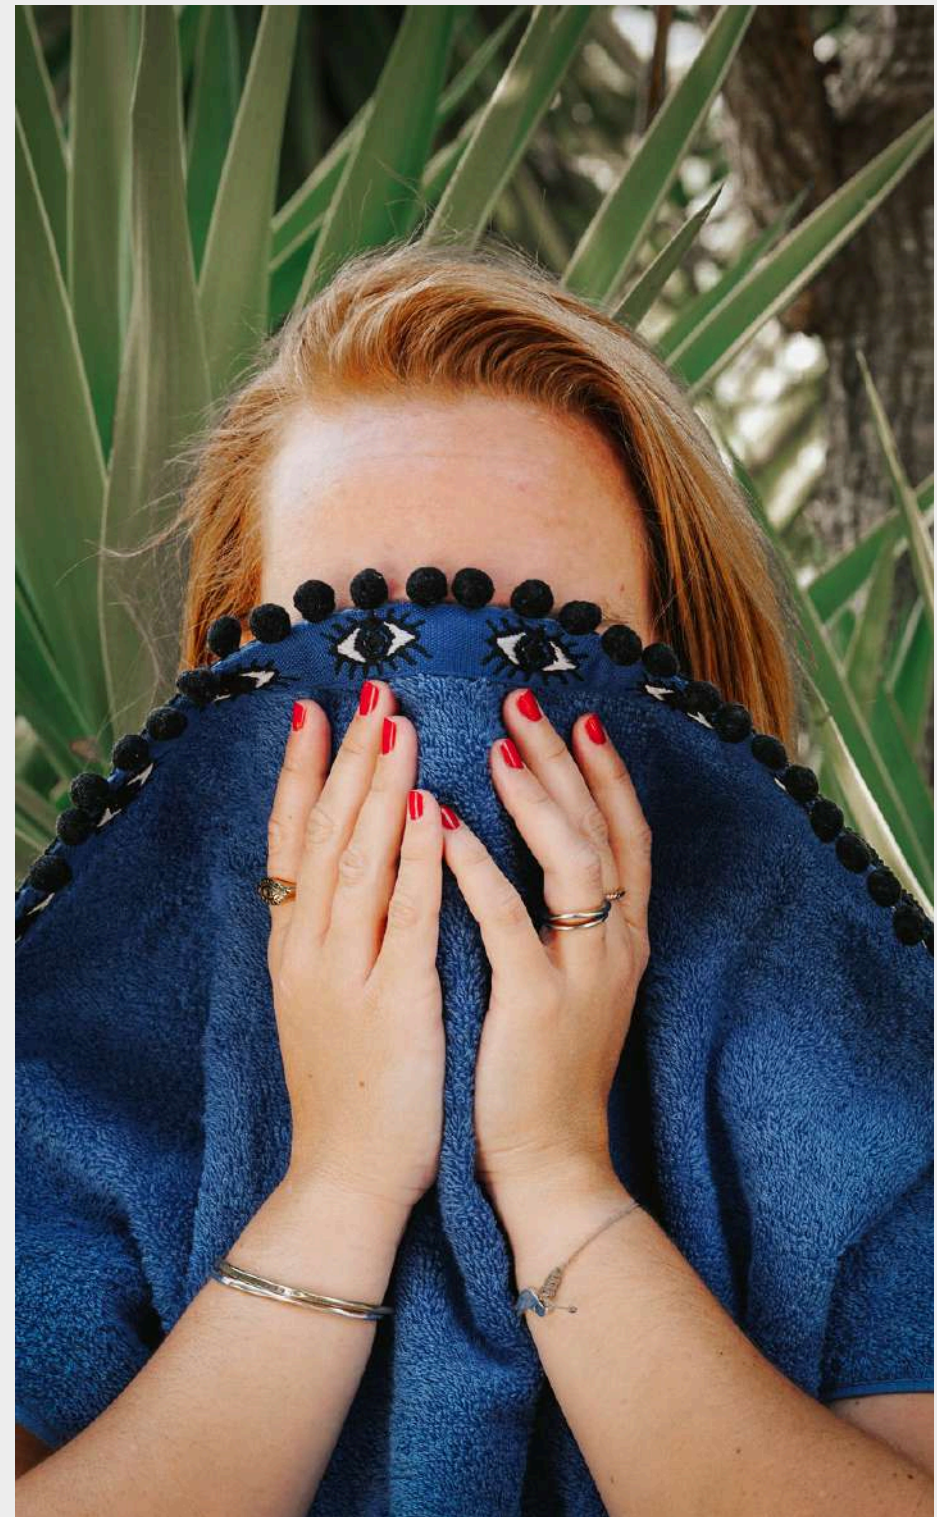

80x160 cm

/EYE PATCHWORK BLUE

100% cotton

80x160 cm

/EYE PATCHWORK YELLOW

100% cotton

80x160 cm

/EYE PATCHWORK BLACK