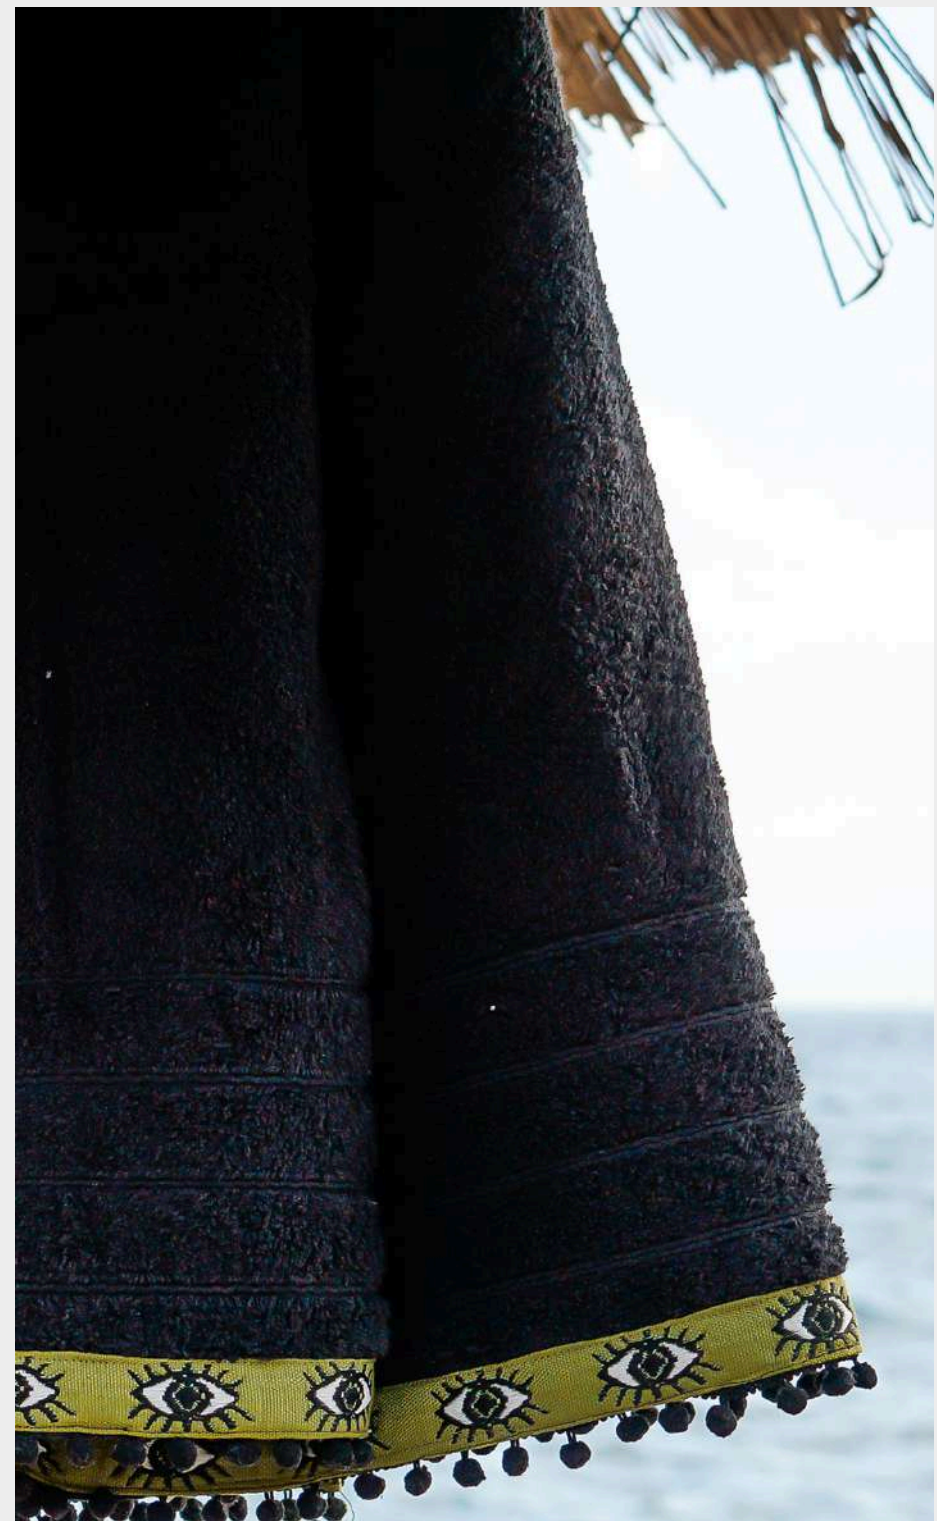

/EYE PATCHWORK BLACK

100% cotton

80x160 cm