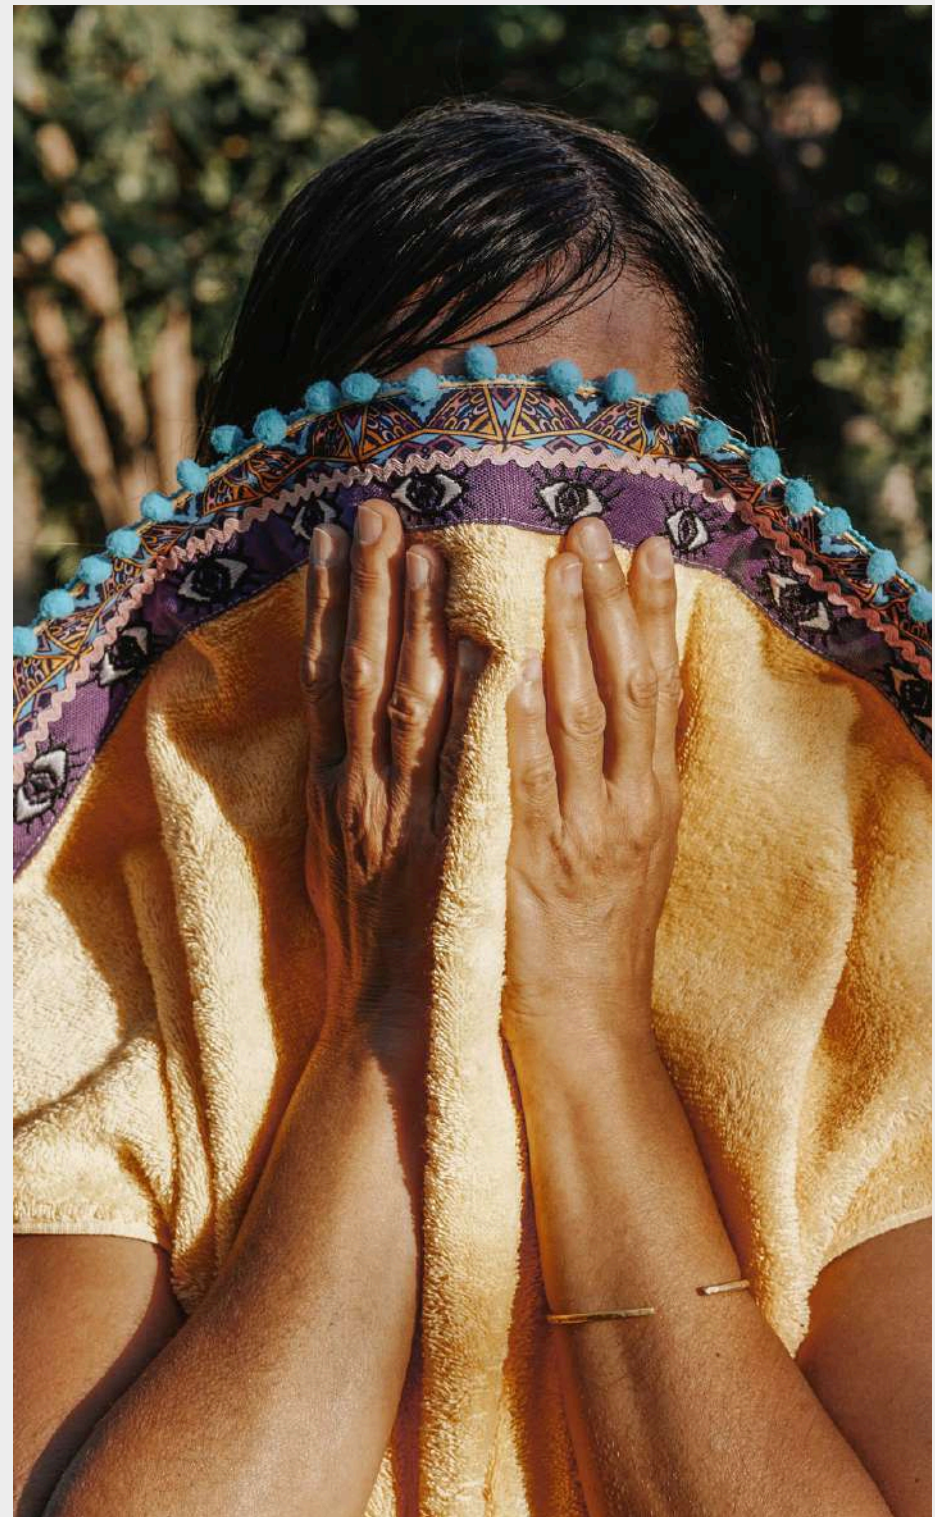

80x160 cm

/EYE PATCHWORK BLUE

100% cotton

80x160 cm

/EYE PATCHWORK YELLOW

100% cotton

80x160 cm

/EYE PATCHWORK BLACK