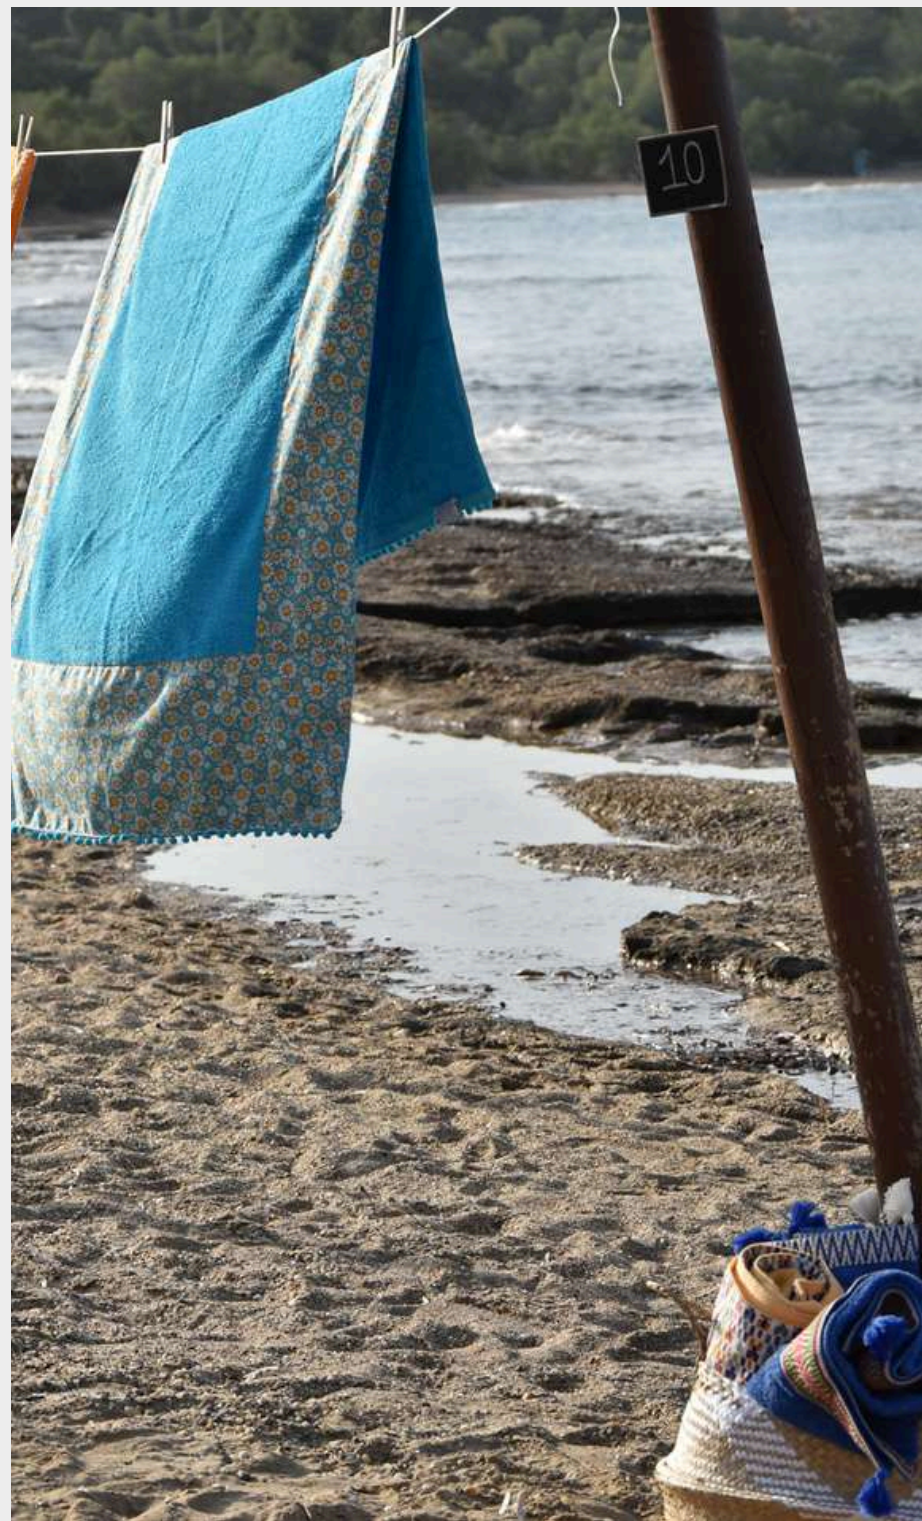

/HERRINGBONE PINK

100% cotton

80x160 cm

/POPPINS BLUE

100% cotton

80x160 cm

/DOREY

100% cotton