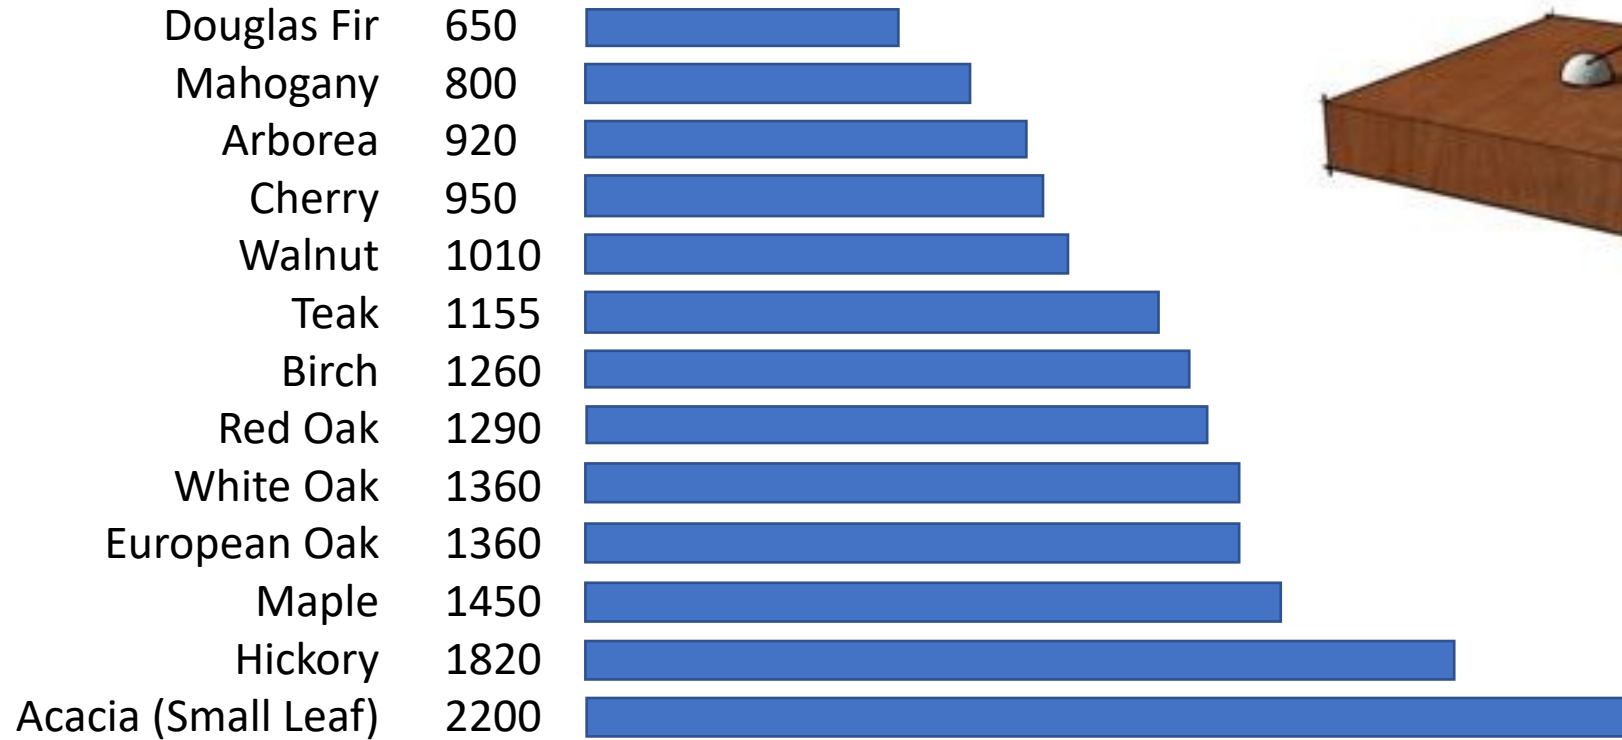

## Janka Hardness Test Values for Different Wood Species

Expressed in PSI

### Janka Hardness Test

Measures force needed to embed ball