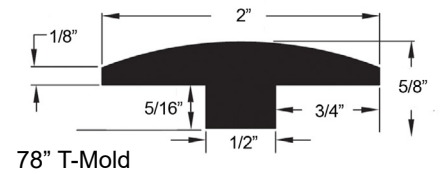

El Paso

Heritage

Islands

Meadow