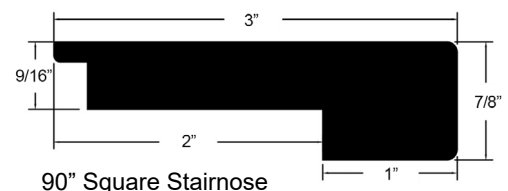

El Paso

Heritage

Islands

Meadow