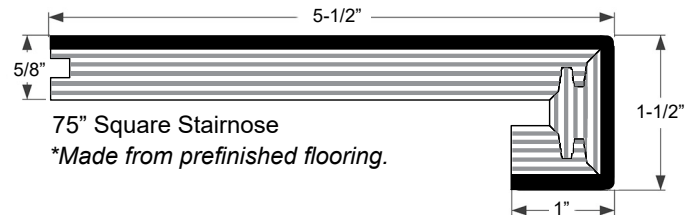

75" Square Stairnose
*Made from prefinished flooring.