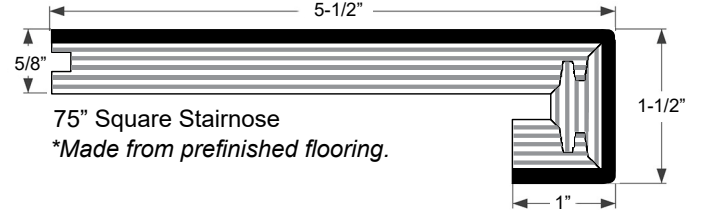

75" Square Stairnose
*Made from prefinished flooring.