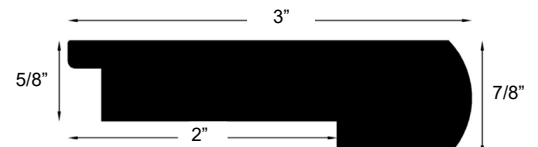

# Urbano

78" T-Mold

75" Square Stairnose  
\*Made from prefinished flooring.

94" Qtr. Round

78" Reducer

78" Round Stairnose