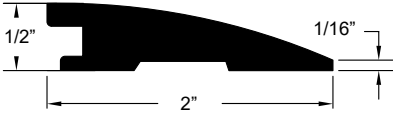

Yukon Gold

78" Reducer