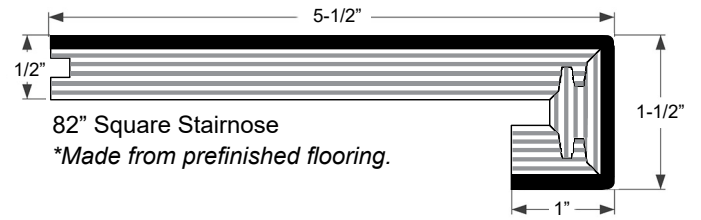

82" Square Stairnose
*Made from prefinished flooring.