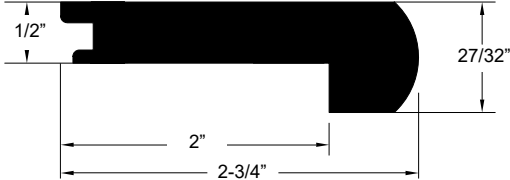

# Yukon Gold

94" Qtr. Round

78" Reducer

78" T-Mold

78" Round Stairnose