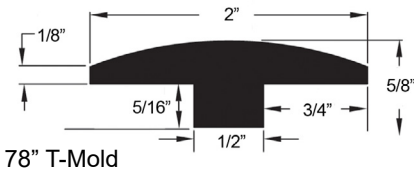

Napa

78" T-Mold