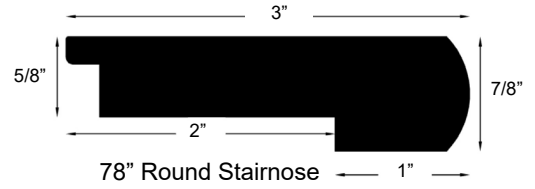

# Mill Creek

78" T-Mold

75" Square Stairnose  
\*Made from prefinished flooring.

94" Qtr. Round

78" Reducer

78" Round Stairnose