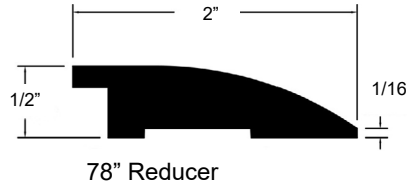

78" Reducer