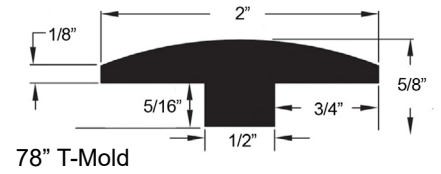

# Shores

78" T-Mold

82" Square Stairnose  
\*Made from prefinished flooring.

94" Qtr. Round

78" Reducer

78" Round Stairnose

# Sylvania

94" Qtr. Round

78" T-Mold

78" Reducer

78" Round Stairnose

90" Square Stairnose