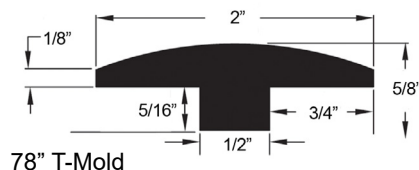

Urbano

78" T-Mold