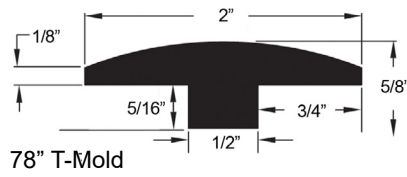

Mill Creek

78" T-Mold