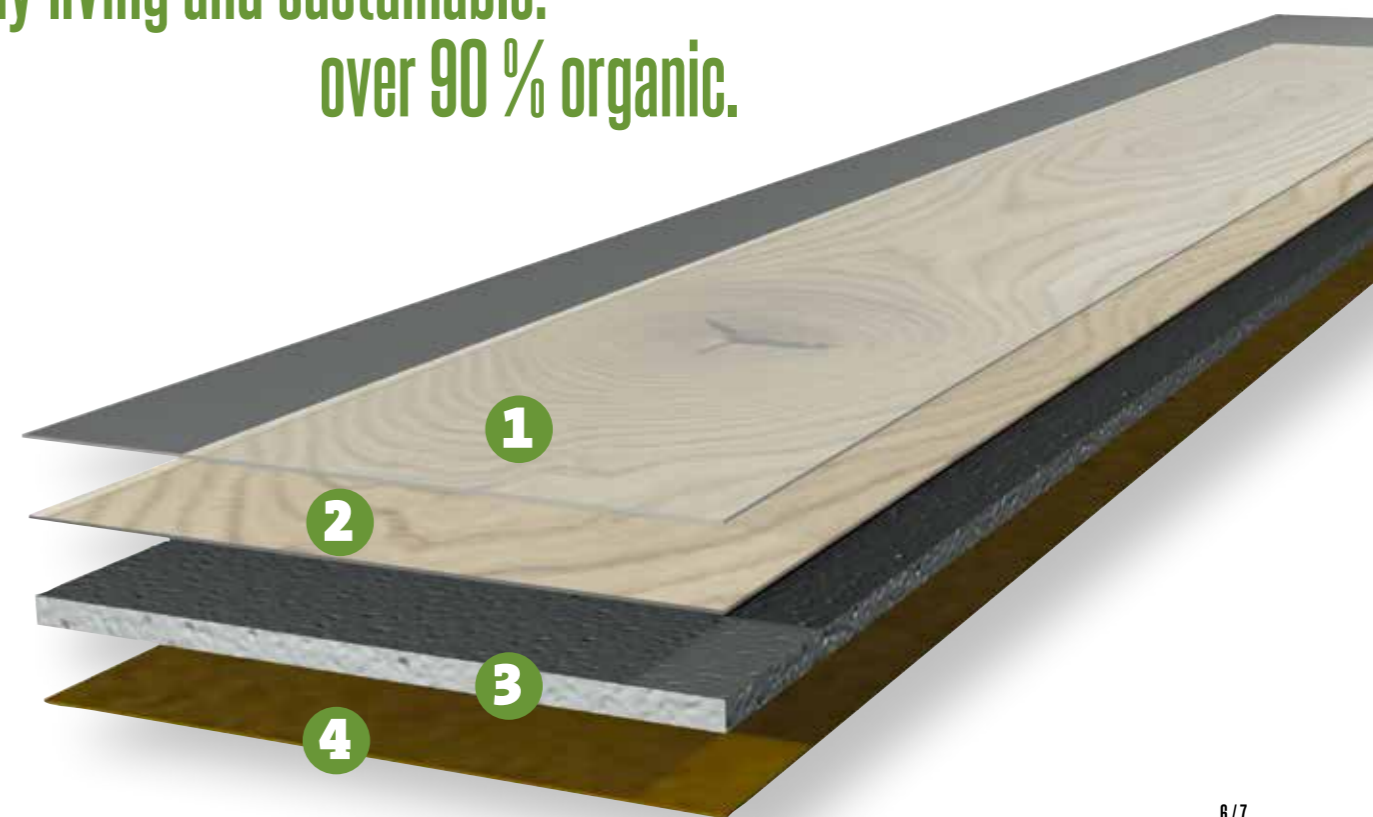

4 Backing layer

Stabilising layer made of wood pulp.

One **cubic metre of wood** stores one tonne of CO₂. By choosing a dureco floor, you are making an active contribution to climate protection, because our floor is mostly made of wood. The wood contained in the product stores the CO₂ absorbed by the tree right up until it is actually burned. Added to that, for every tree used for production, more trees will be planted, which in turn will store CO₂ during their lifetime. That is why we have given dureco the title of being a **climate-positive floor**.

**Healthy living and sustainable:
over 90 % organic.**