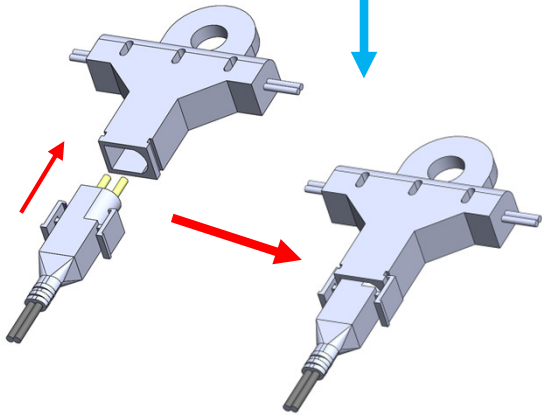

DETAIL DRAWING
Install the latch part into female connector of the power wire.

Spartus Technology LLC - Makers of **Firefly Magic**® • www.fireflymagic.com
11707 E. 51st Avenue • Denver, Colorado U.S.A. 80239 • (877) 834-7335 • fireflymagic@spartustech.com