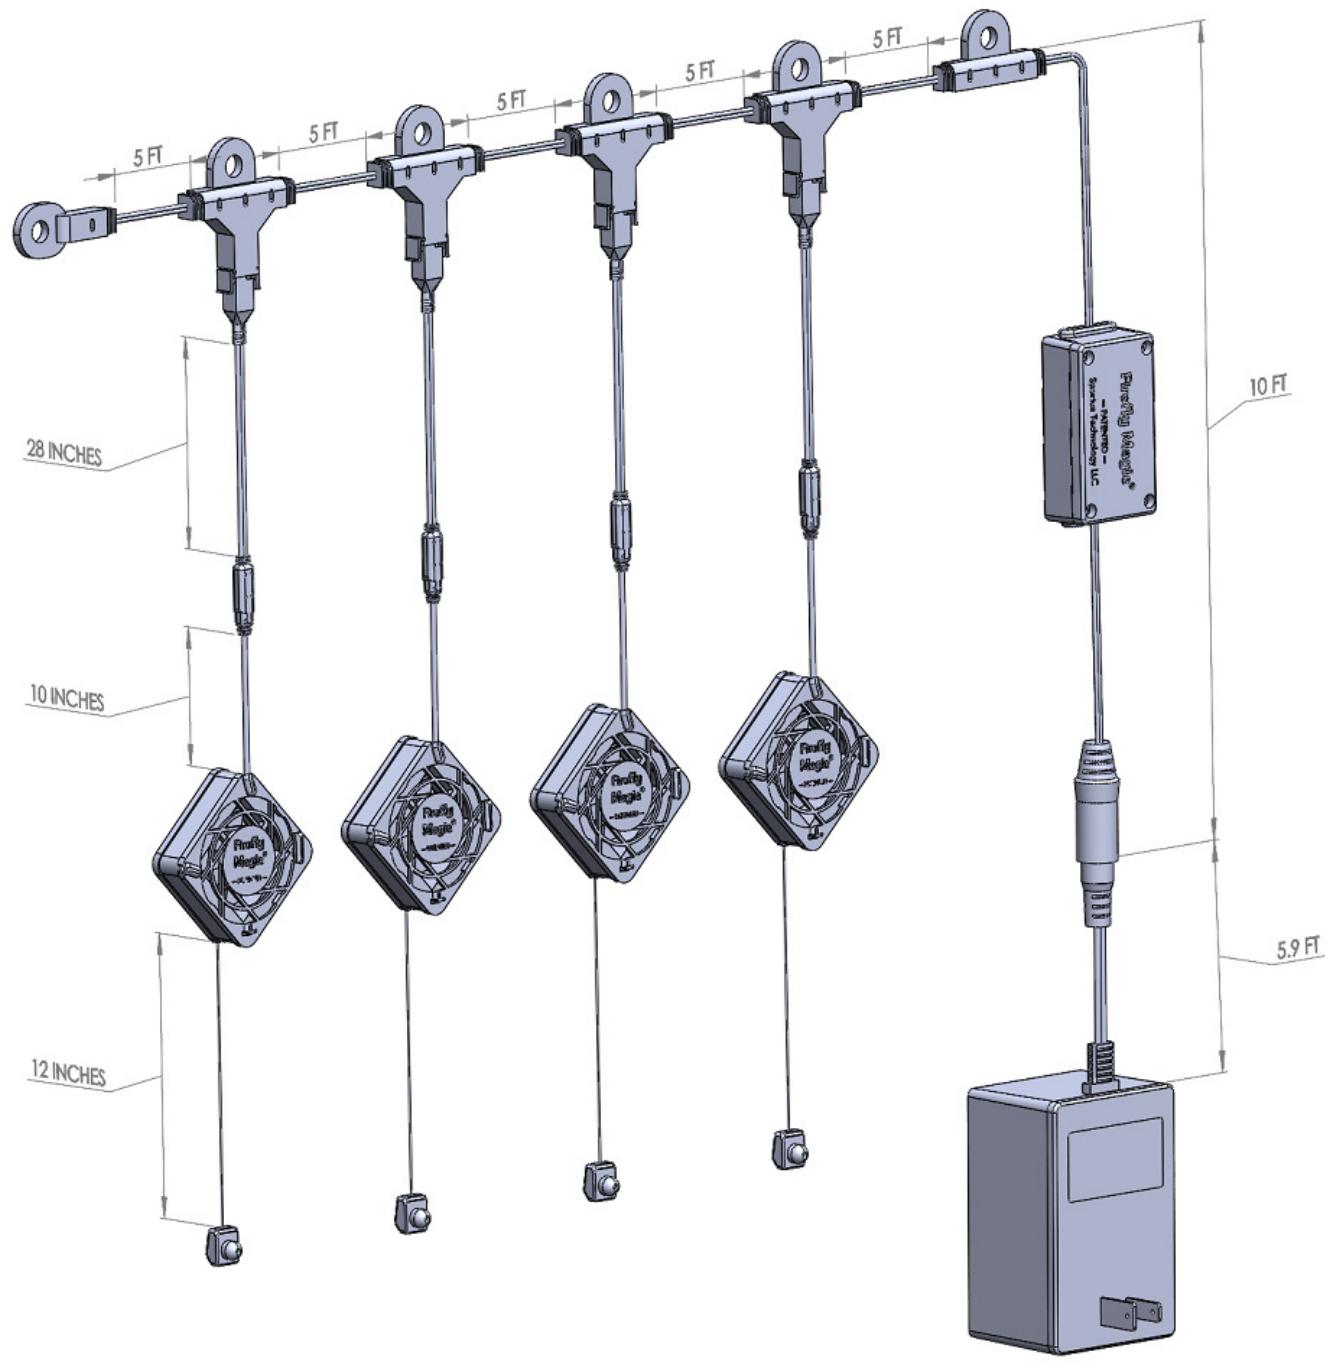

DETAIL DRAWING
Install the latch part into female connector of the power wire.

Spartus Technology LLC - Makers of **Firefly Magic**® • www.fireflymagic.com
11707 E. 51st Avenue • Denver, Colorado U.S.A. 80239 • (877) 834-7335 • fireflymagic@spartustech.com