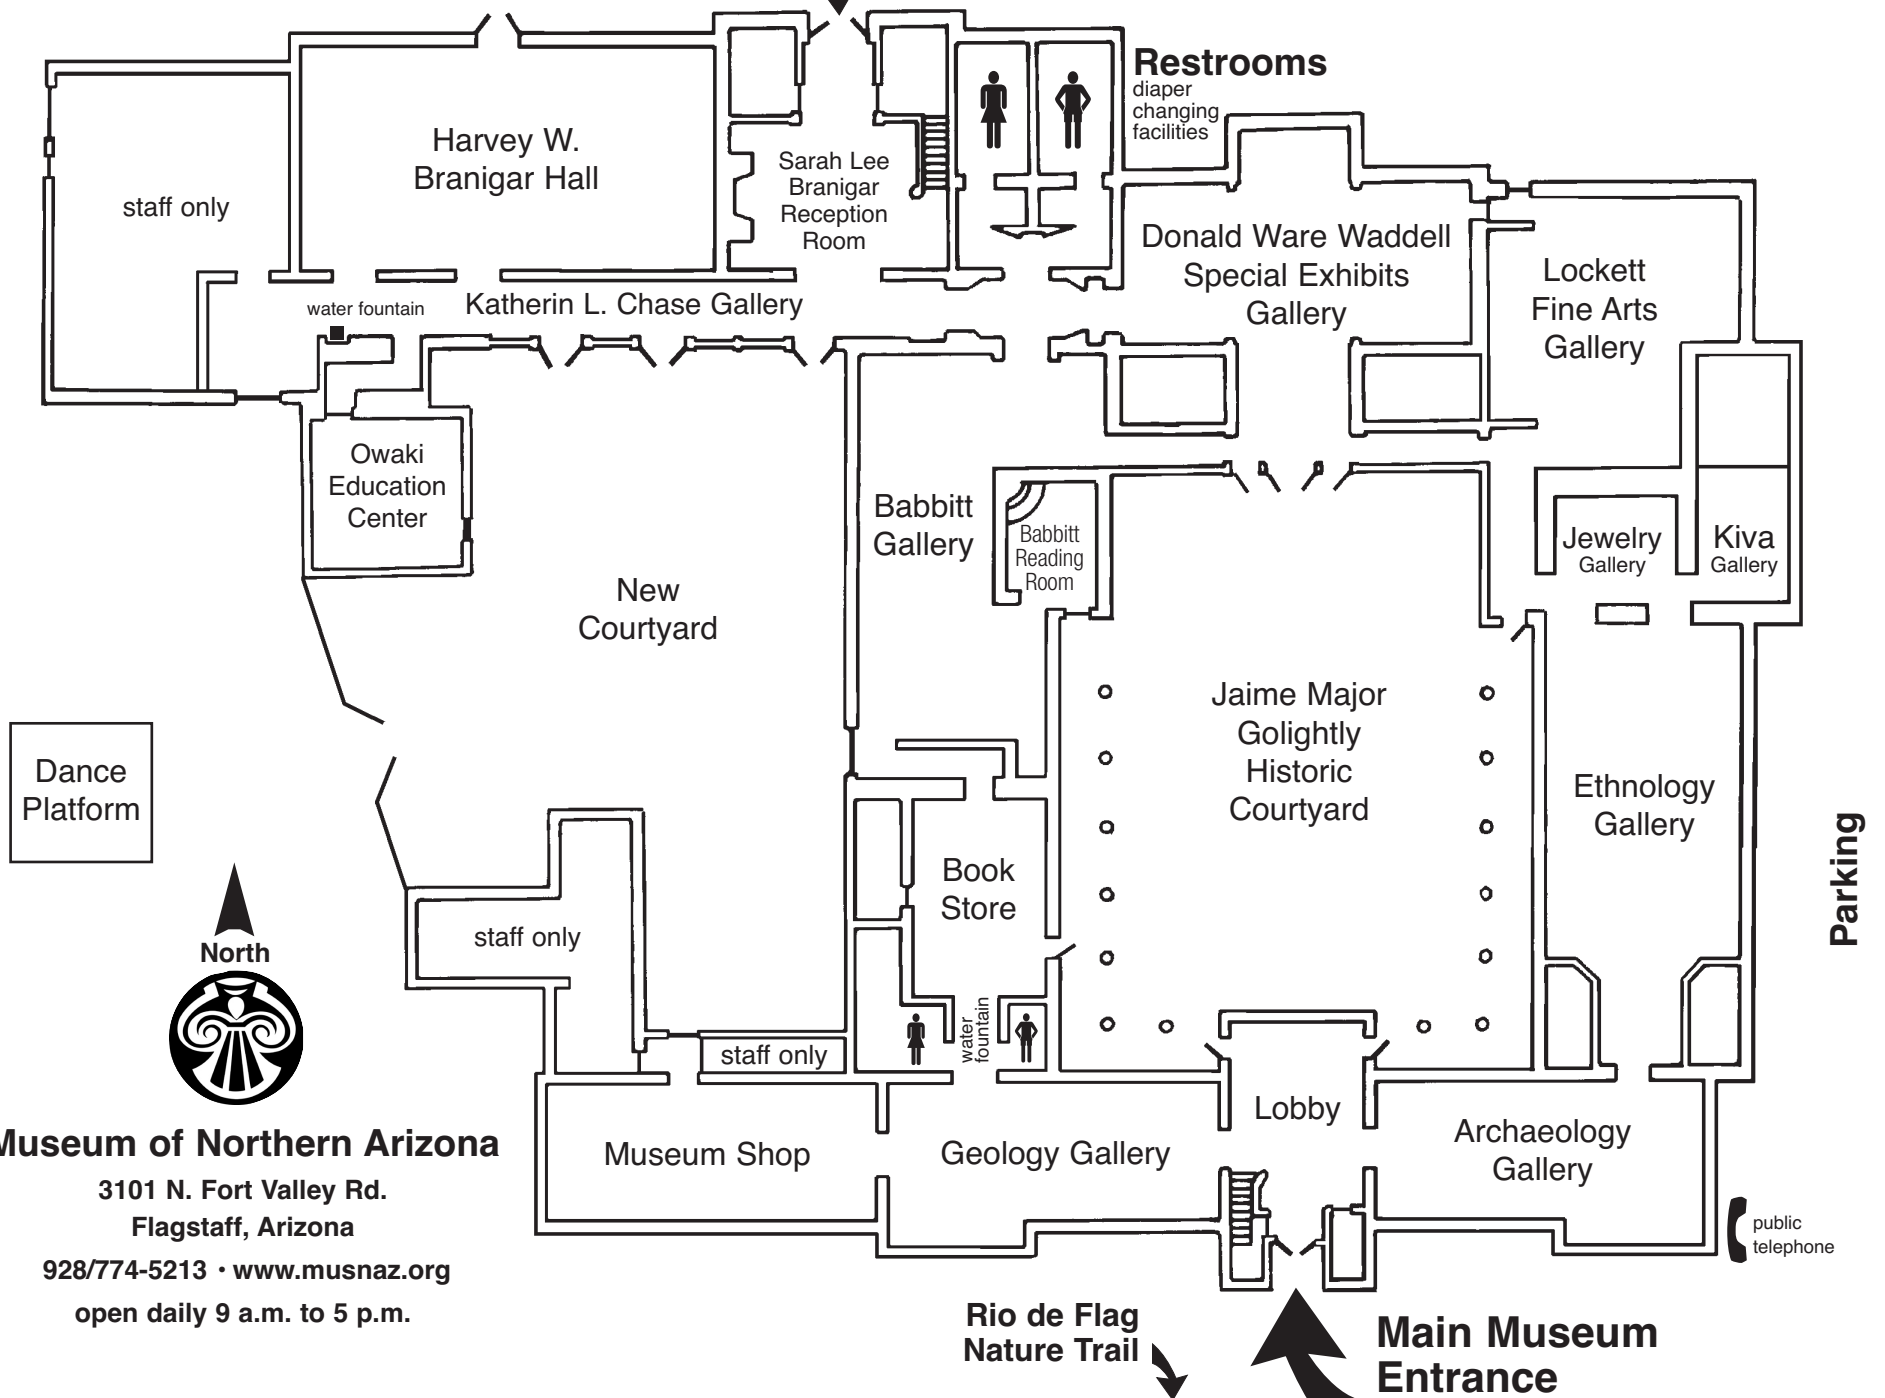

Parking

Entrance

to Grand Canyon to Flagstaff
U.S. Highway 180/Fort Valley Road

Parking Area

Museum of Northern Arizona

3101 N. Fort Valley Rd.

Flagstaff, Arizona

928/774-5213 • www.musnaz.org

open daily 9 a.m. to 5 p.m.