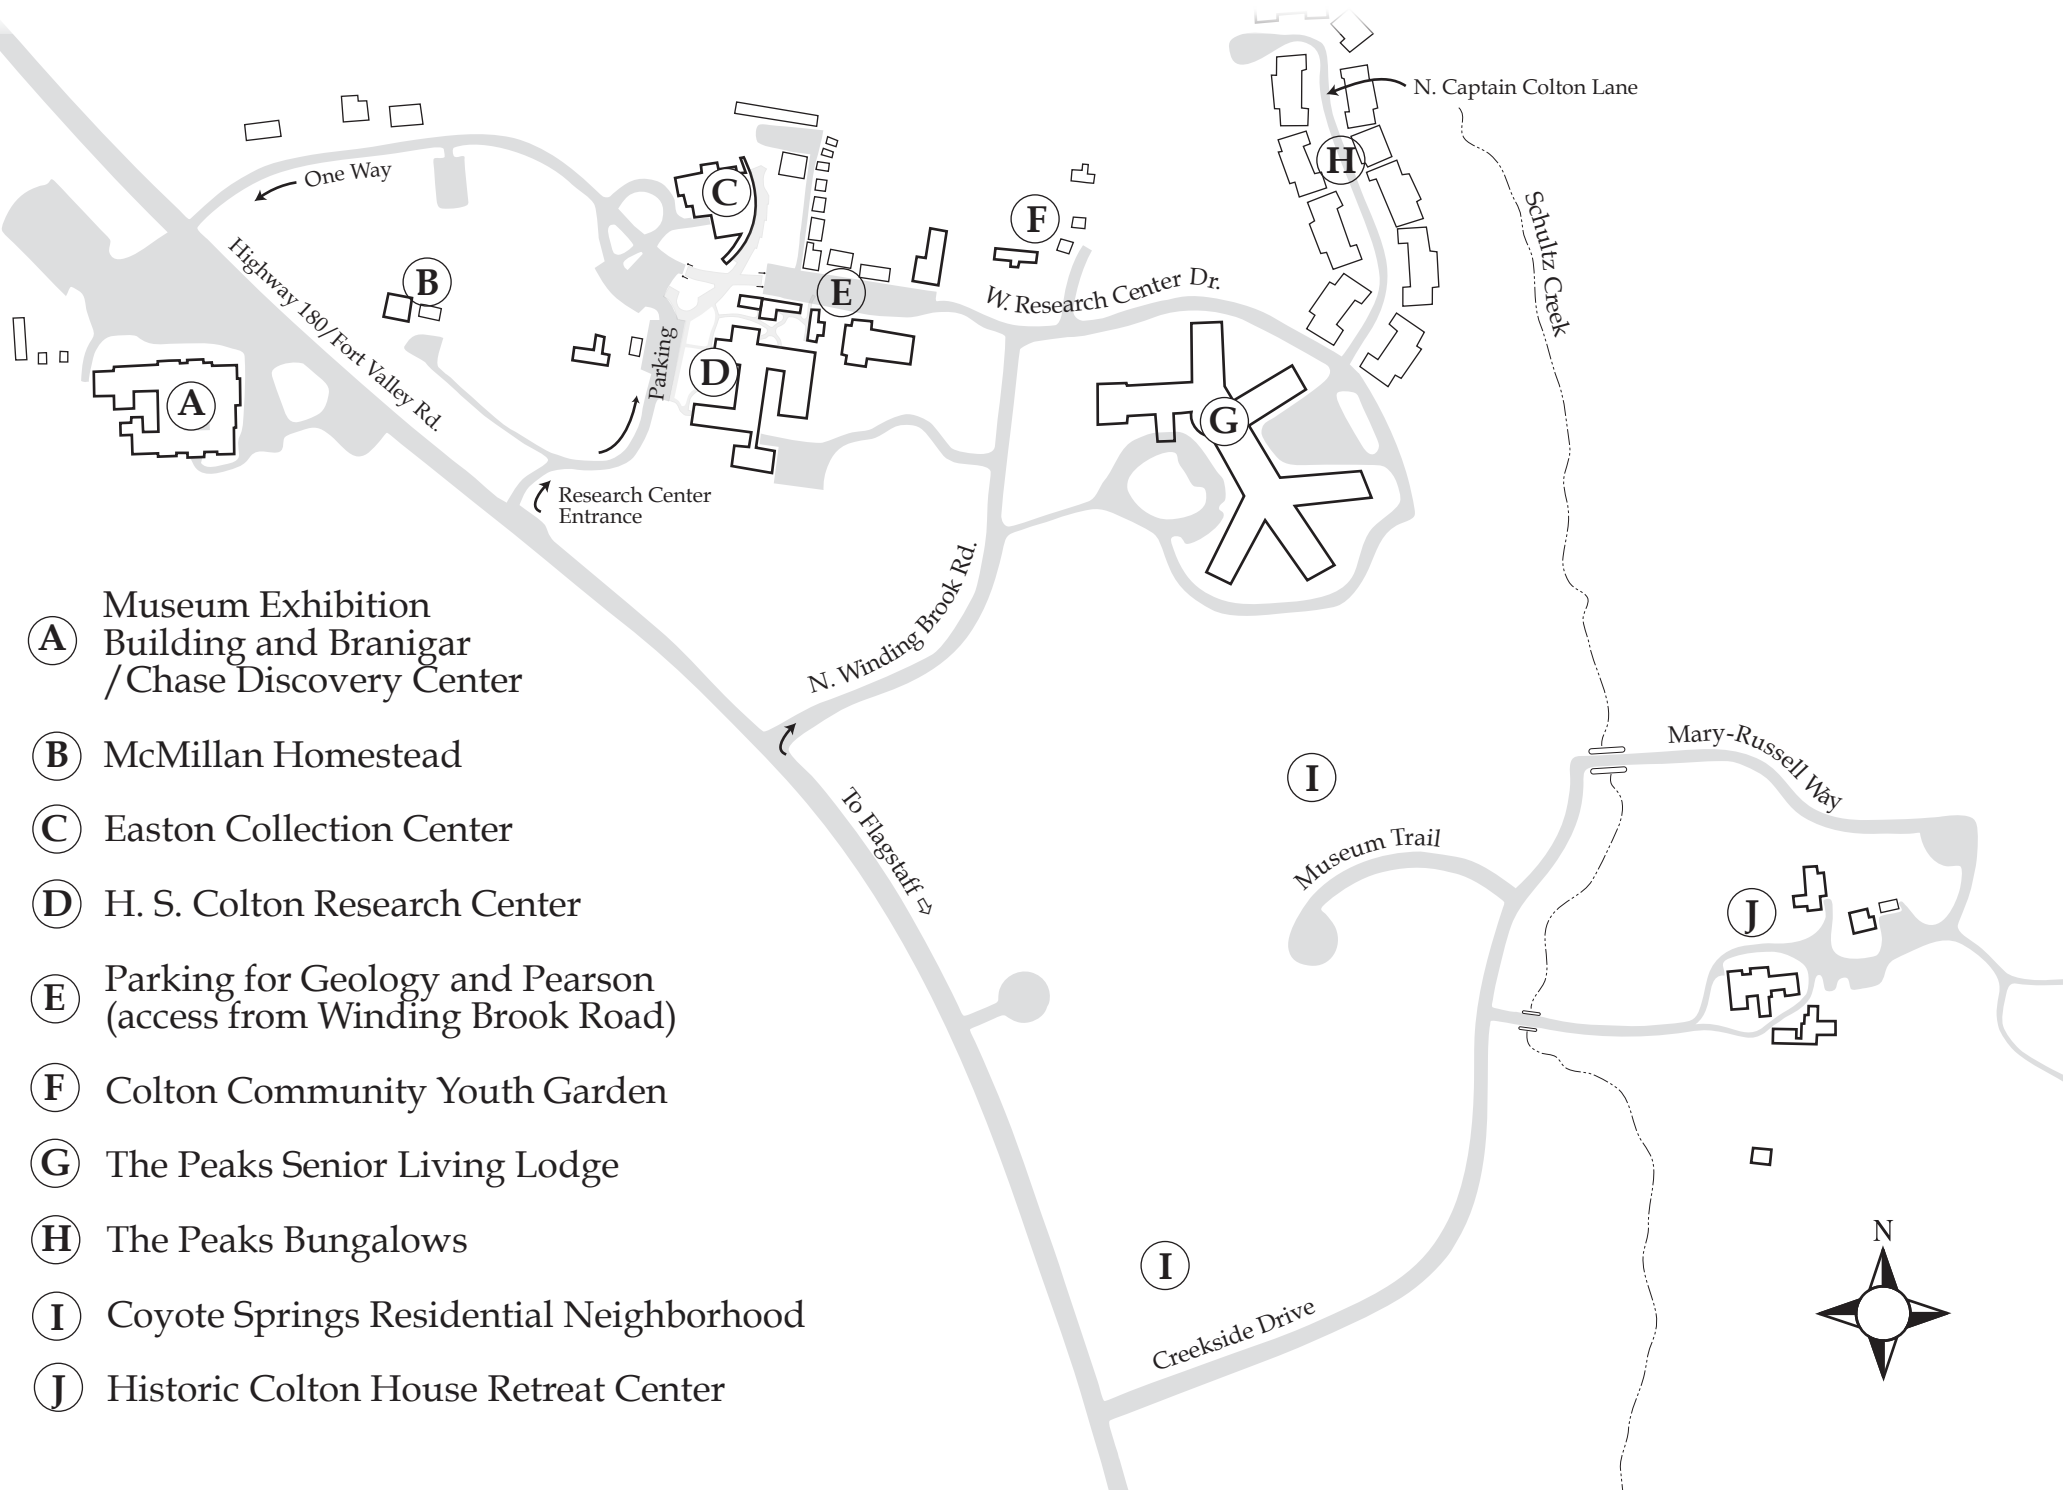

# Museum of Northern Arizona Campus – Overview

- Ⓐ Museum Exhibition Building and Branigar /Chase Discovery Center
- Ⓑ McMillan Homestead
- Ⓒ Easton Collection Center
- Ⓓ H. S. Colton Research Center
- Ⓔ Parking for Geology and Pearson (access from Winding Brook Road)
- Ⓕ Colton Community Youth Garden
- Ⓖ The Peaks Senior Living Lodge
- Ⓗ The Peaks Bungalows
- Ⓘ Coyote Springs Residential Neighborhood
- ⓵ Historic Colton House Retreat Center